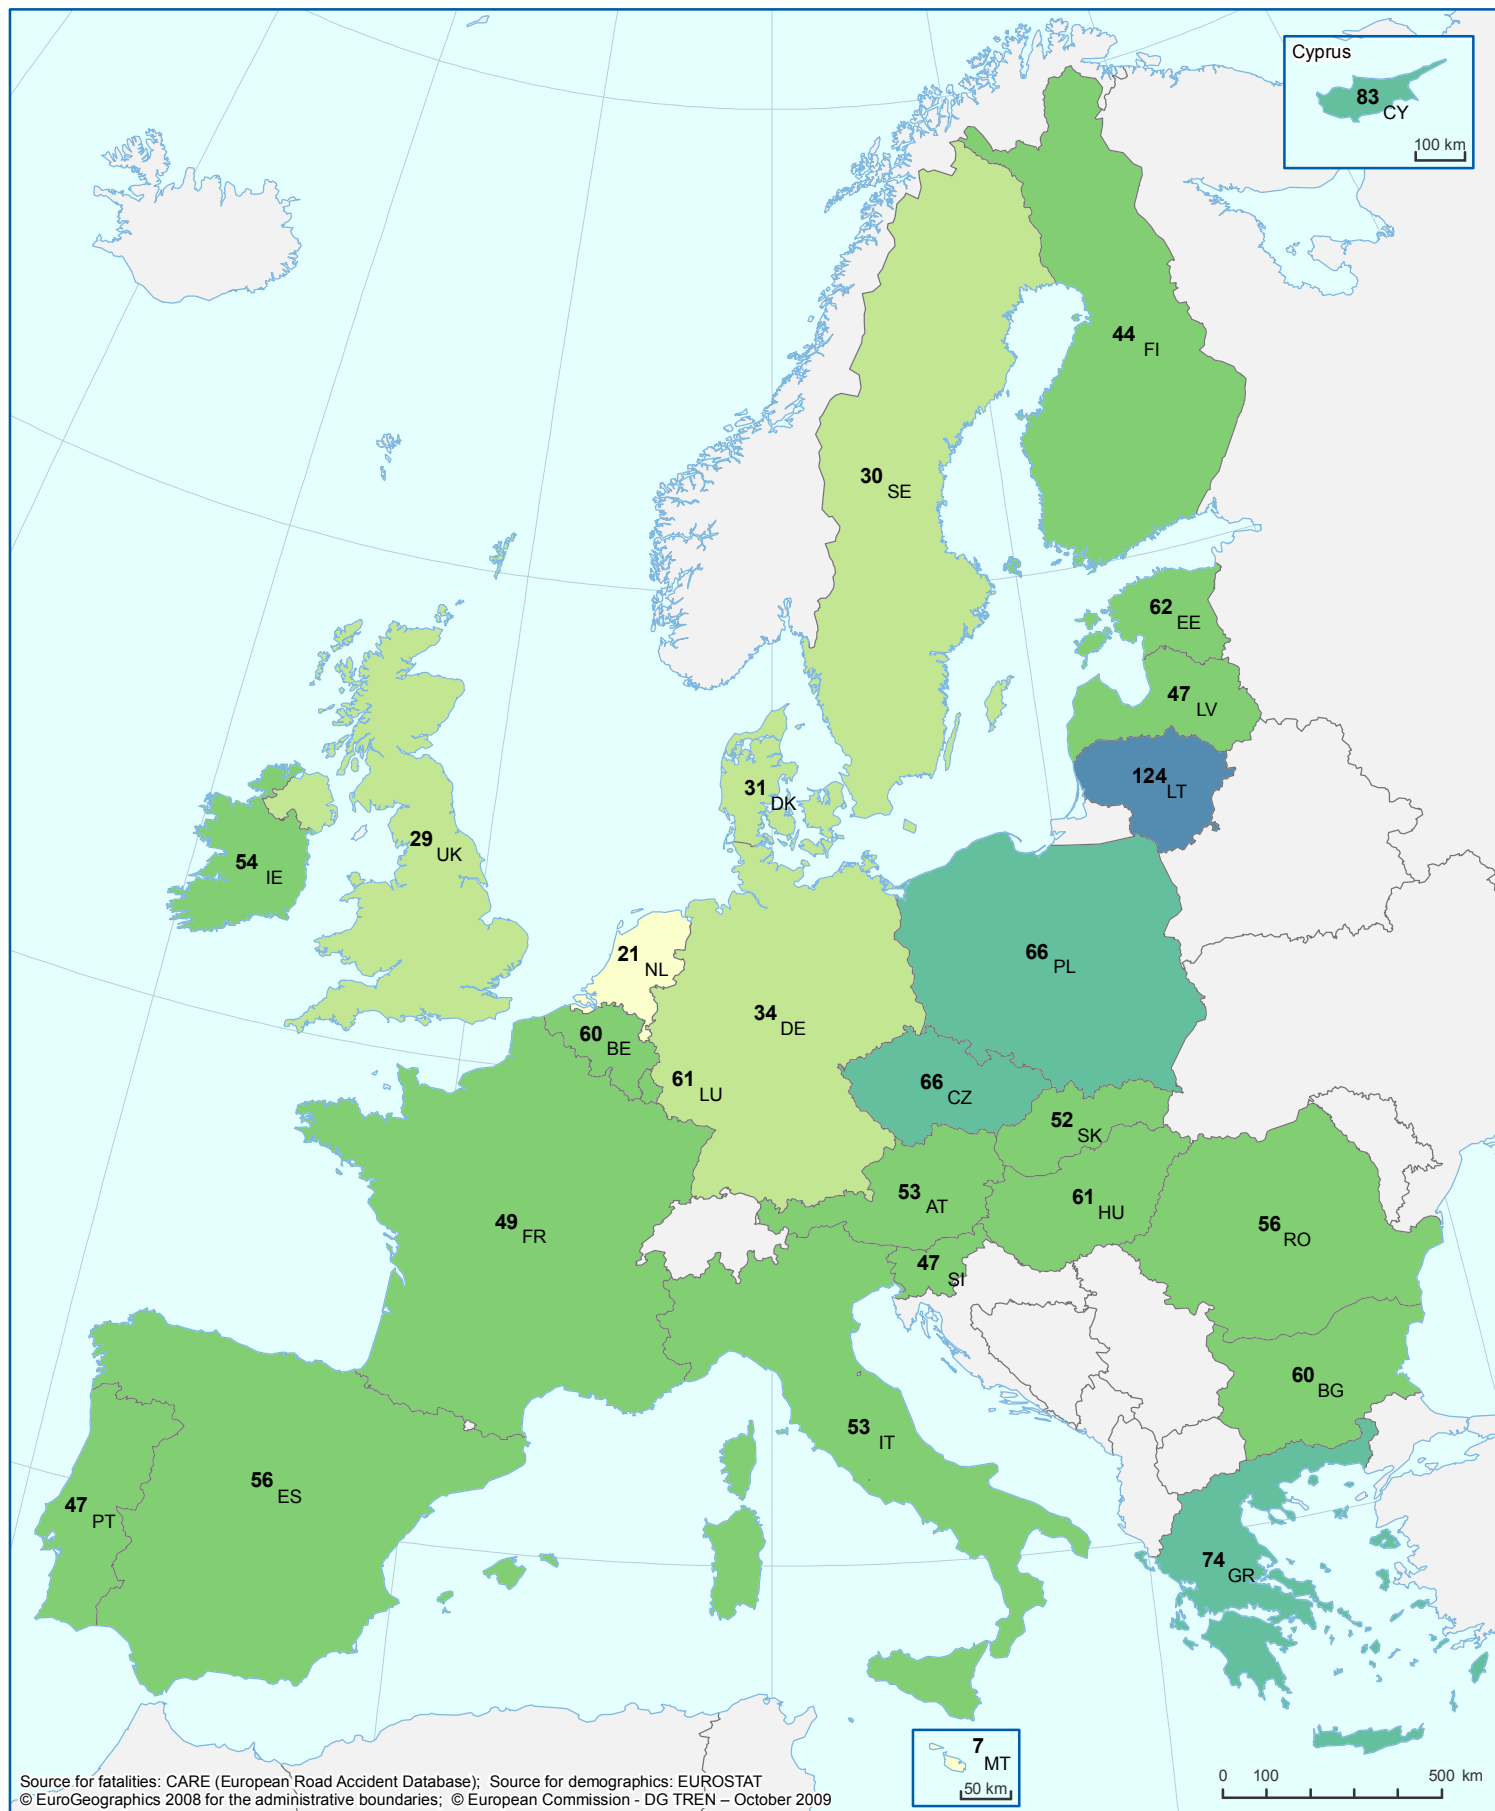

Road Deaths per Million Inhabitants 2005

Cars and Taxis

 / 1 000 000

Source for fatalities: CARE (European Road Accident Database); Source for demographics: EUROSTAT
© EuroGeographics 2008 for the administrative boundaries; © European Commission - DG TREN - October 2009