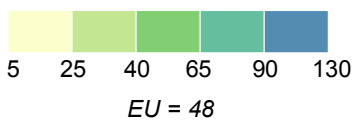

Road Deaths per Million Inhabitants 2005

Cars and Taxis

 / 1 000 000

Source for fatalities: CARE (European Road Accident Database); Source for demographics: EUROSTAT
© EuroGeographics 2008 for the administrative boundaries; © European Commission - DG TREN - October 2009