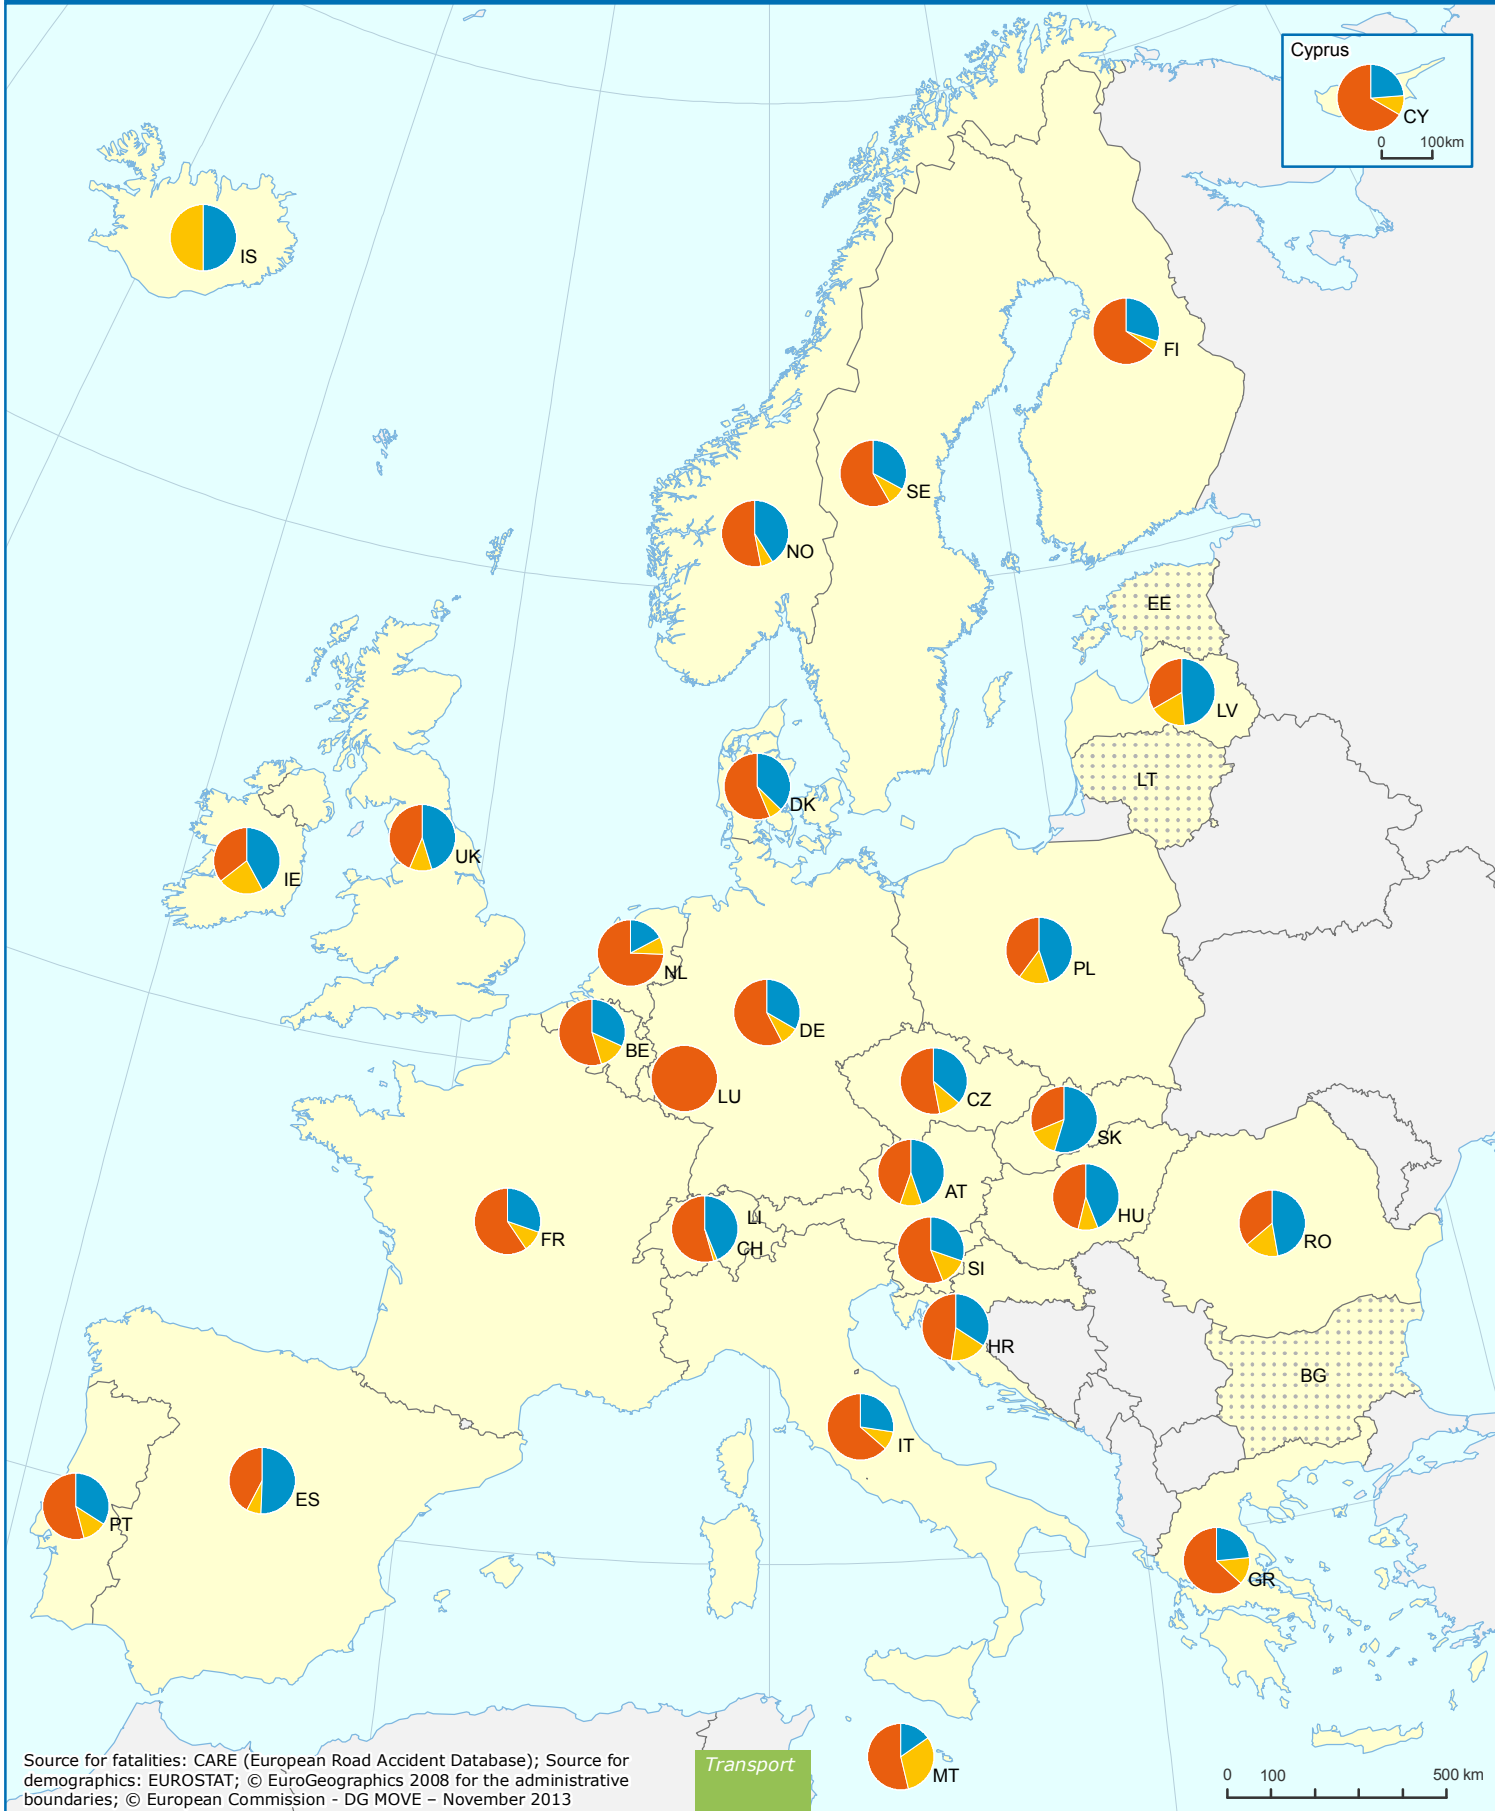

# Road Deaths by User Type 2010

*Inside Built-Up Areas*

data not available

Source for fatalities: CARE (European Road Accident Database); Source for demographics: EUROSTAT; © EuroGeographics 2008 for the administrative boundaries; © European Commission - DG MOVE - November 2013