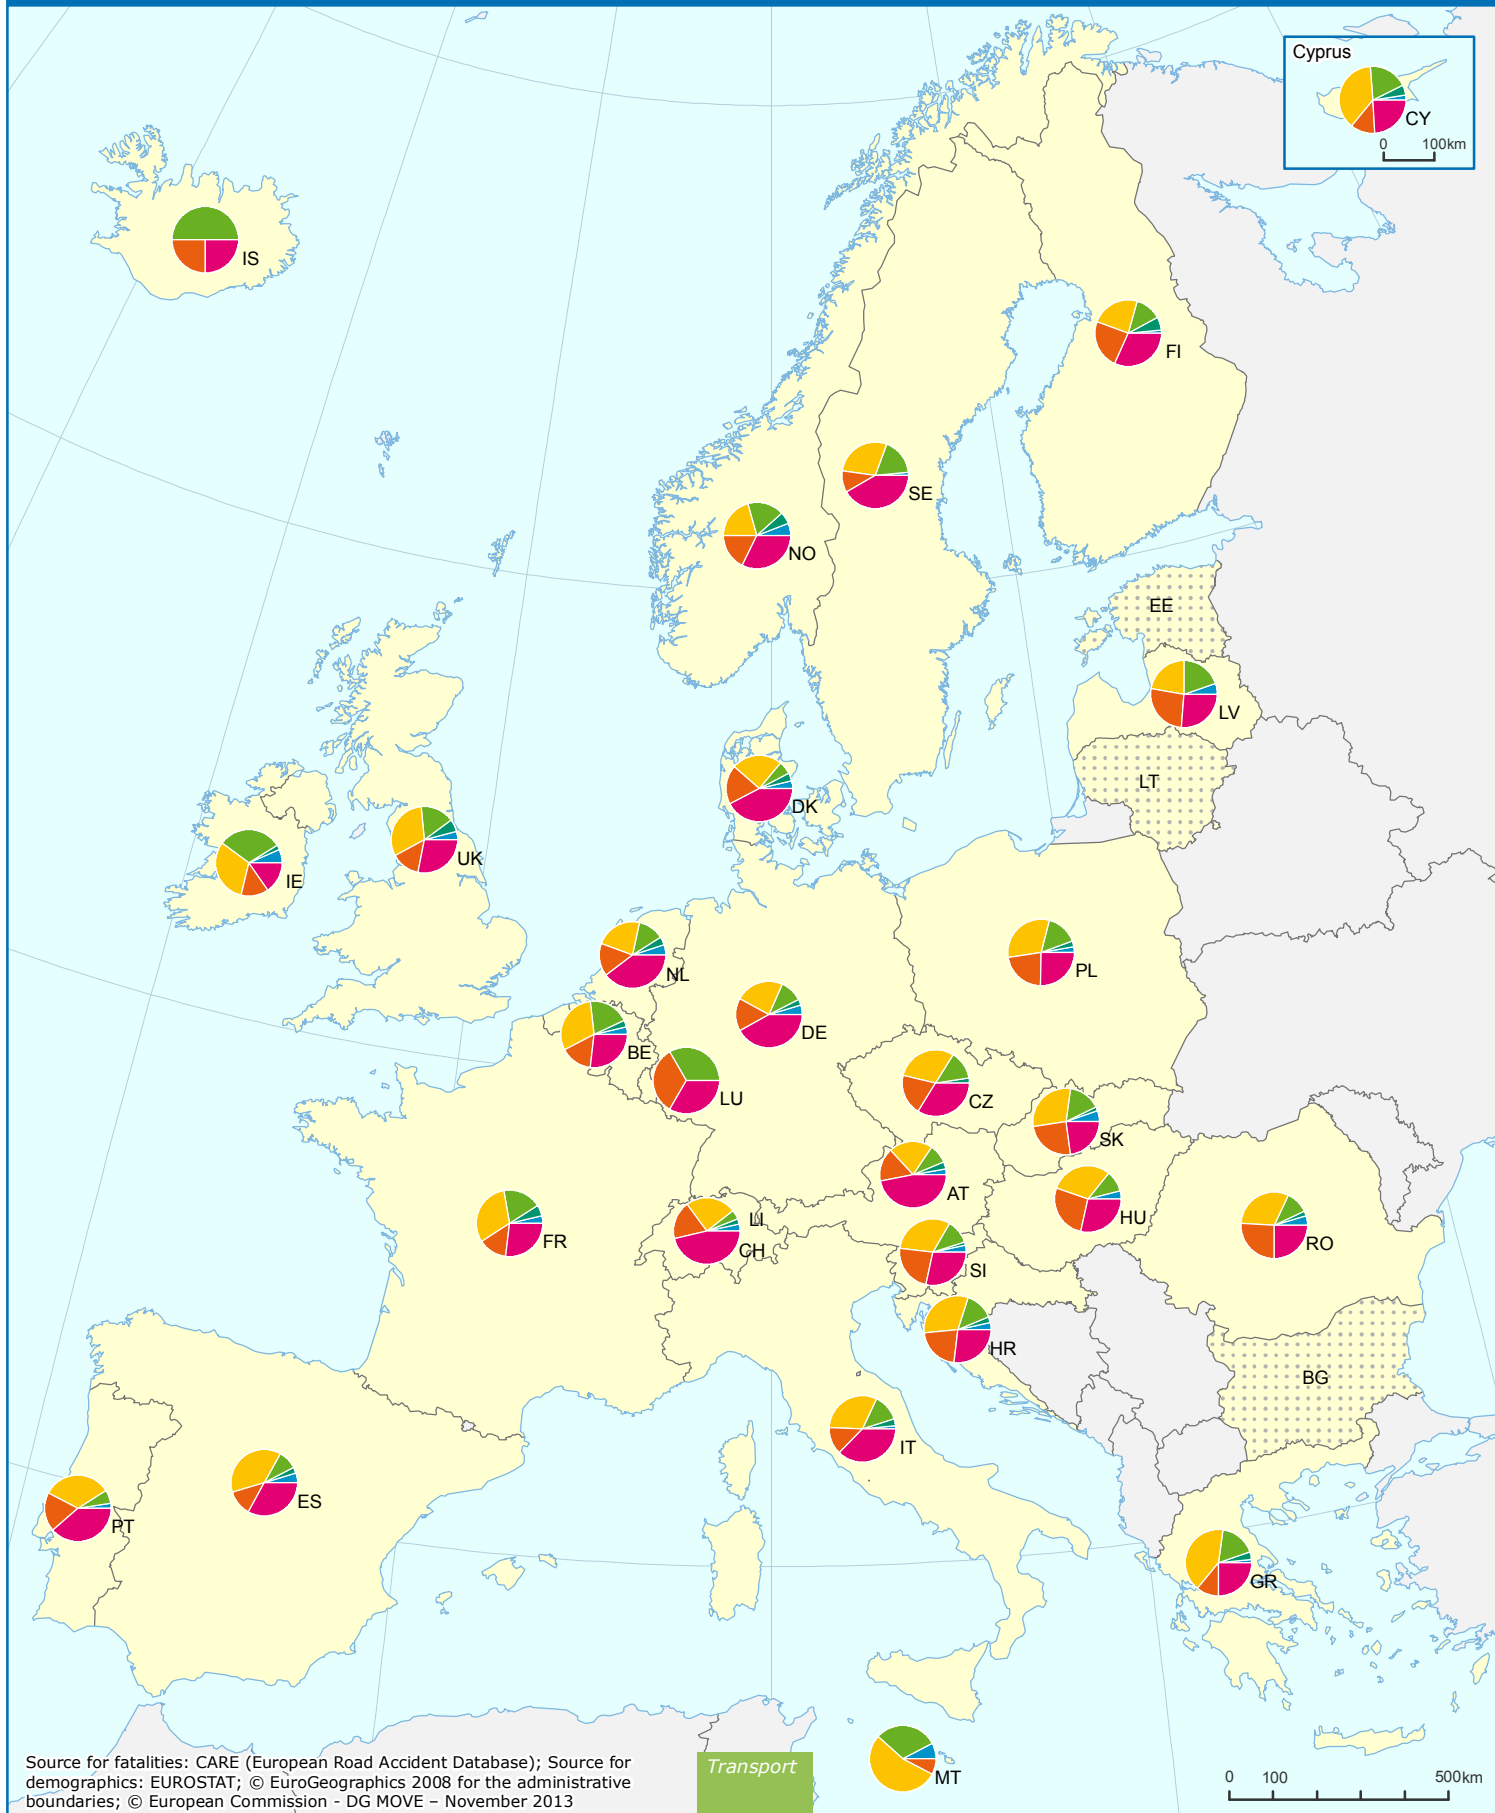

data not available

Road Deaths by Age Group 2010

Inside Built-Up Areas

Source for fatalities: CARE (European Road Accident Database); Source for demographics: EUROSTAT; © EuroGeographics 2008 for the administrative boundaries; © European Commission - DG MOVE - November 2013