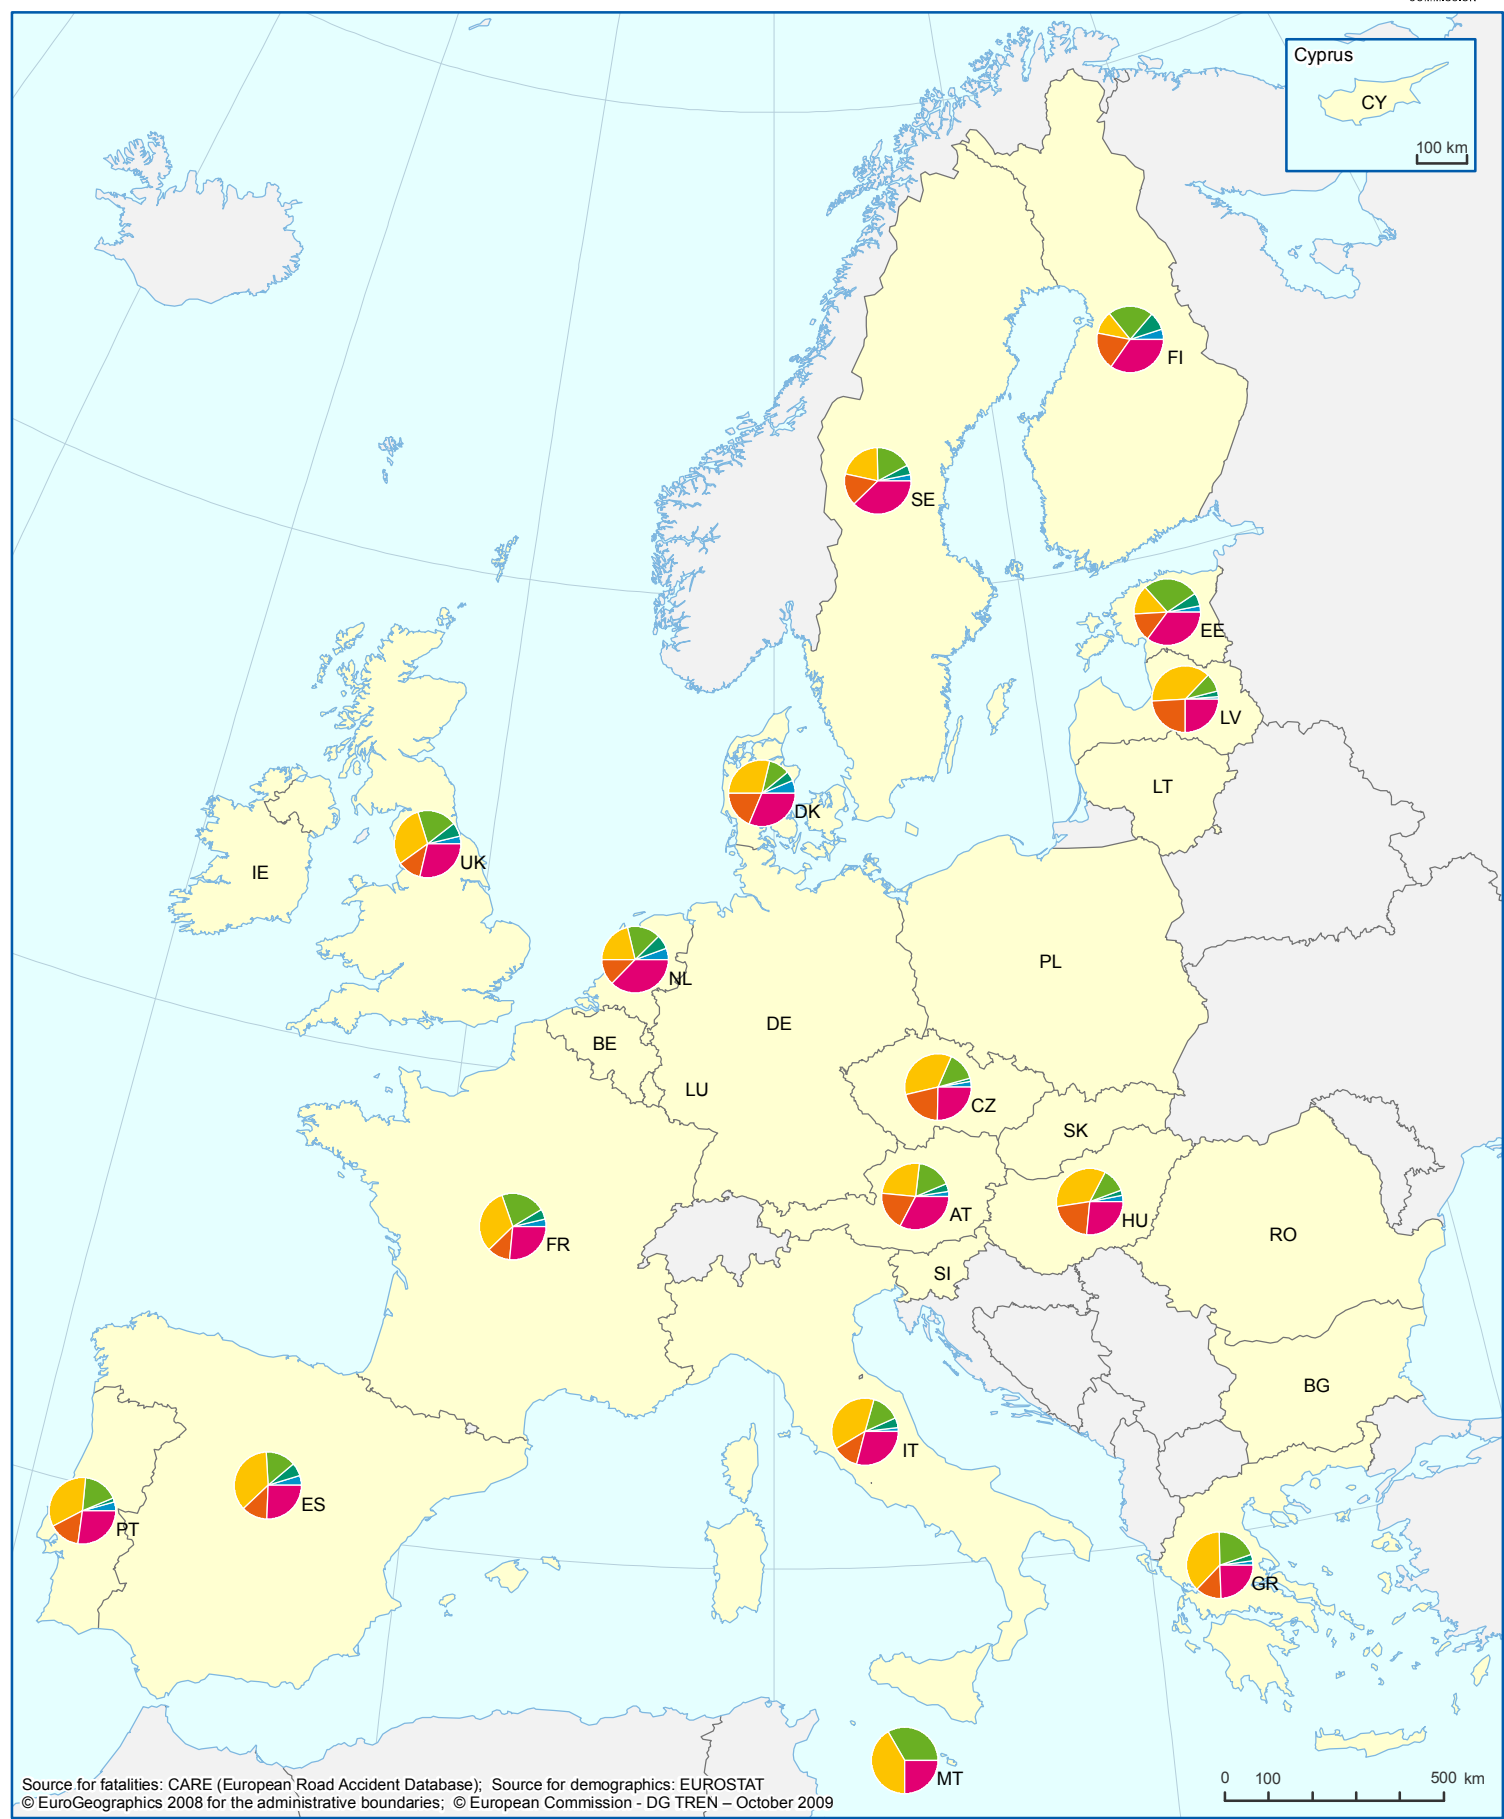

# Road Deaths by Age Group 2007

## Inside Built-Up Areas

Source for fatalities: CARE (European Road Accident Database); Source for demographics: EUROSTAT  
© EuroGeographics 2008 for the administrative boundaries; © European Commission - DG TREN - October 2009