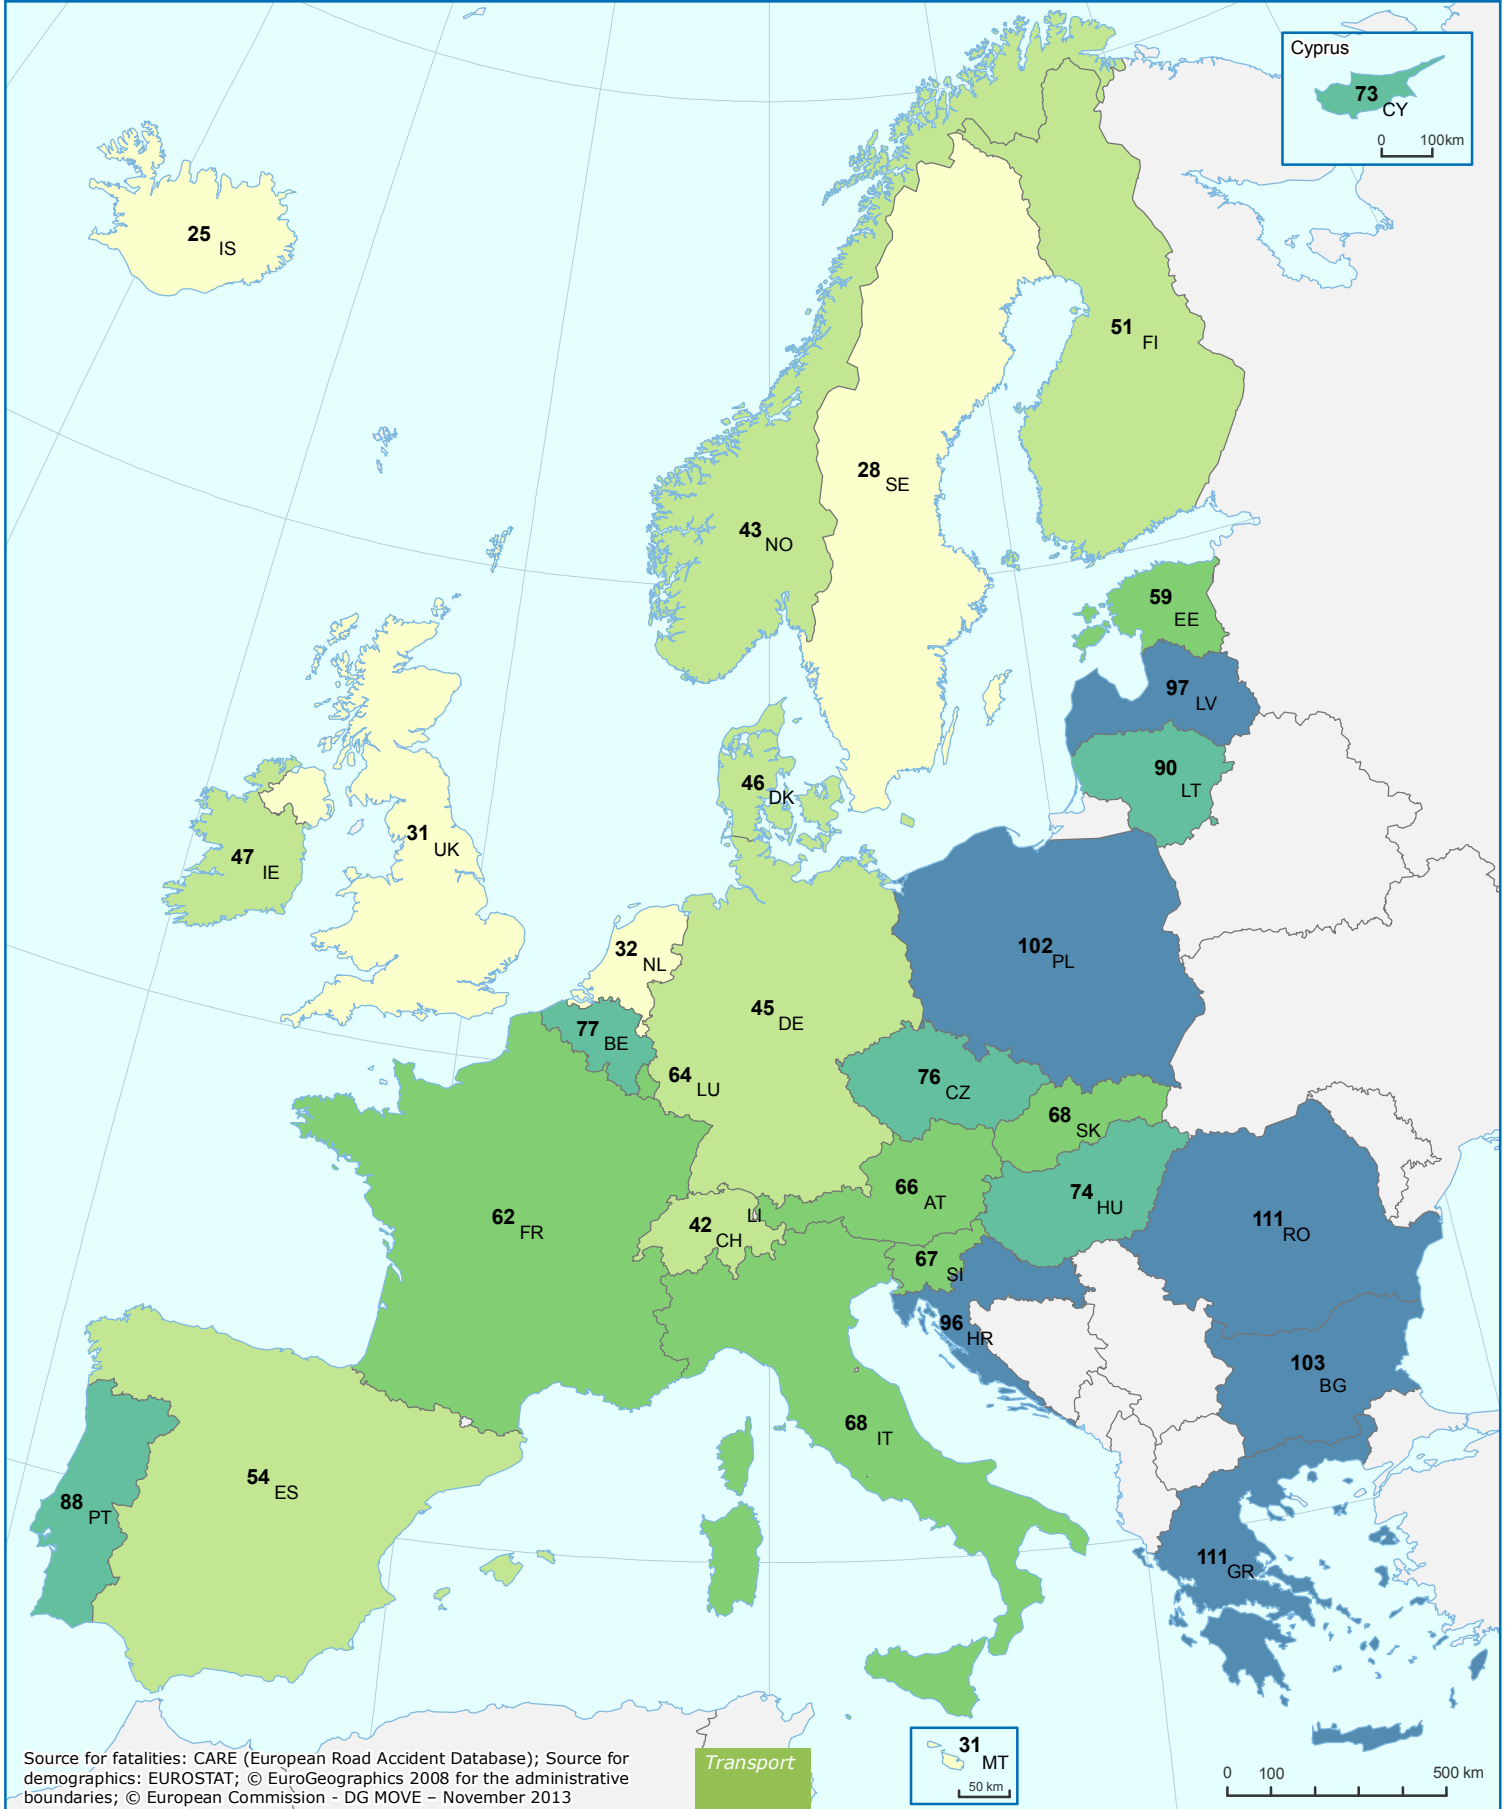

# Road Deaths per Million Inhabitants 2010

Source for fatalities: CARE (European Road Accident Database); Source for demographics: EUROSTAT; © EuroGeographics 2008 for the administrative boundaries; © European Commission - DG MOVE - November 2013