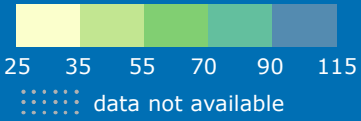

# Road Deaths per Million Inhabitants 2010

Source for fatalities: CARE (European Road Accident Database); Source for demographics: EUROSTAT; © EuroGeographics 2008 for the administrative boundaries; © European Commission - DG MOVE - November 2013