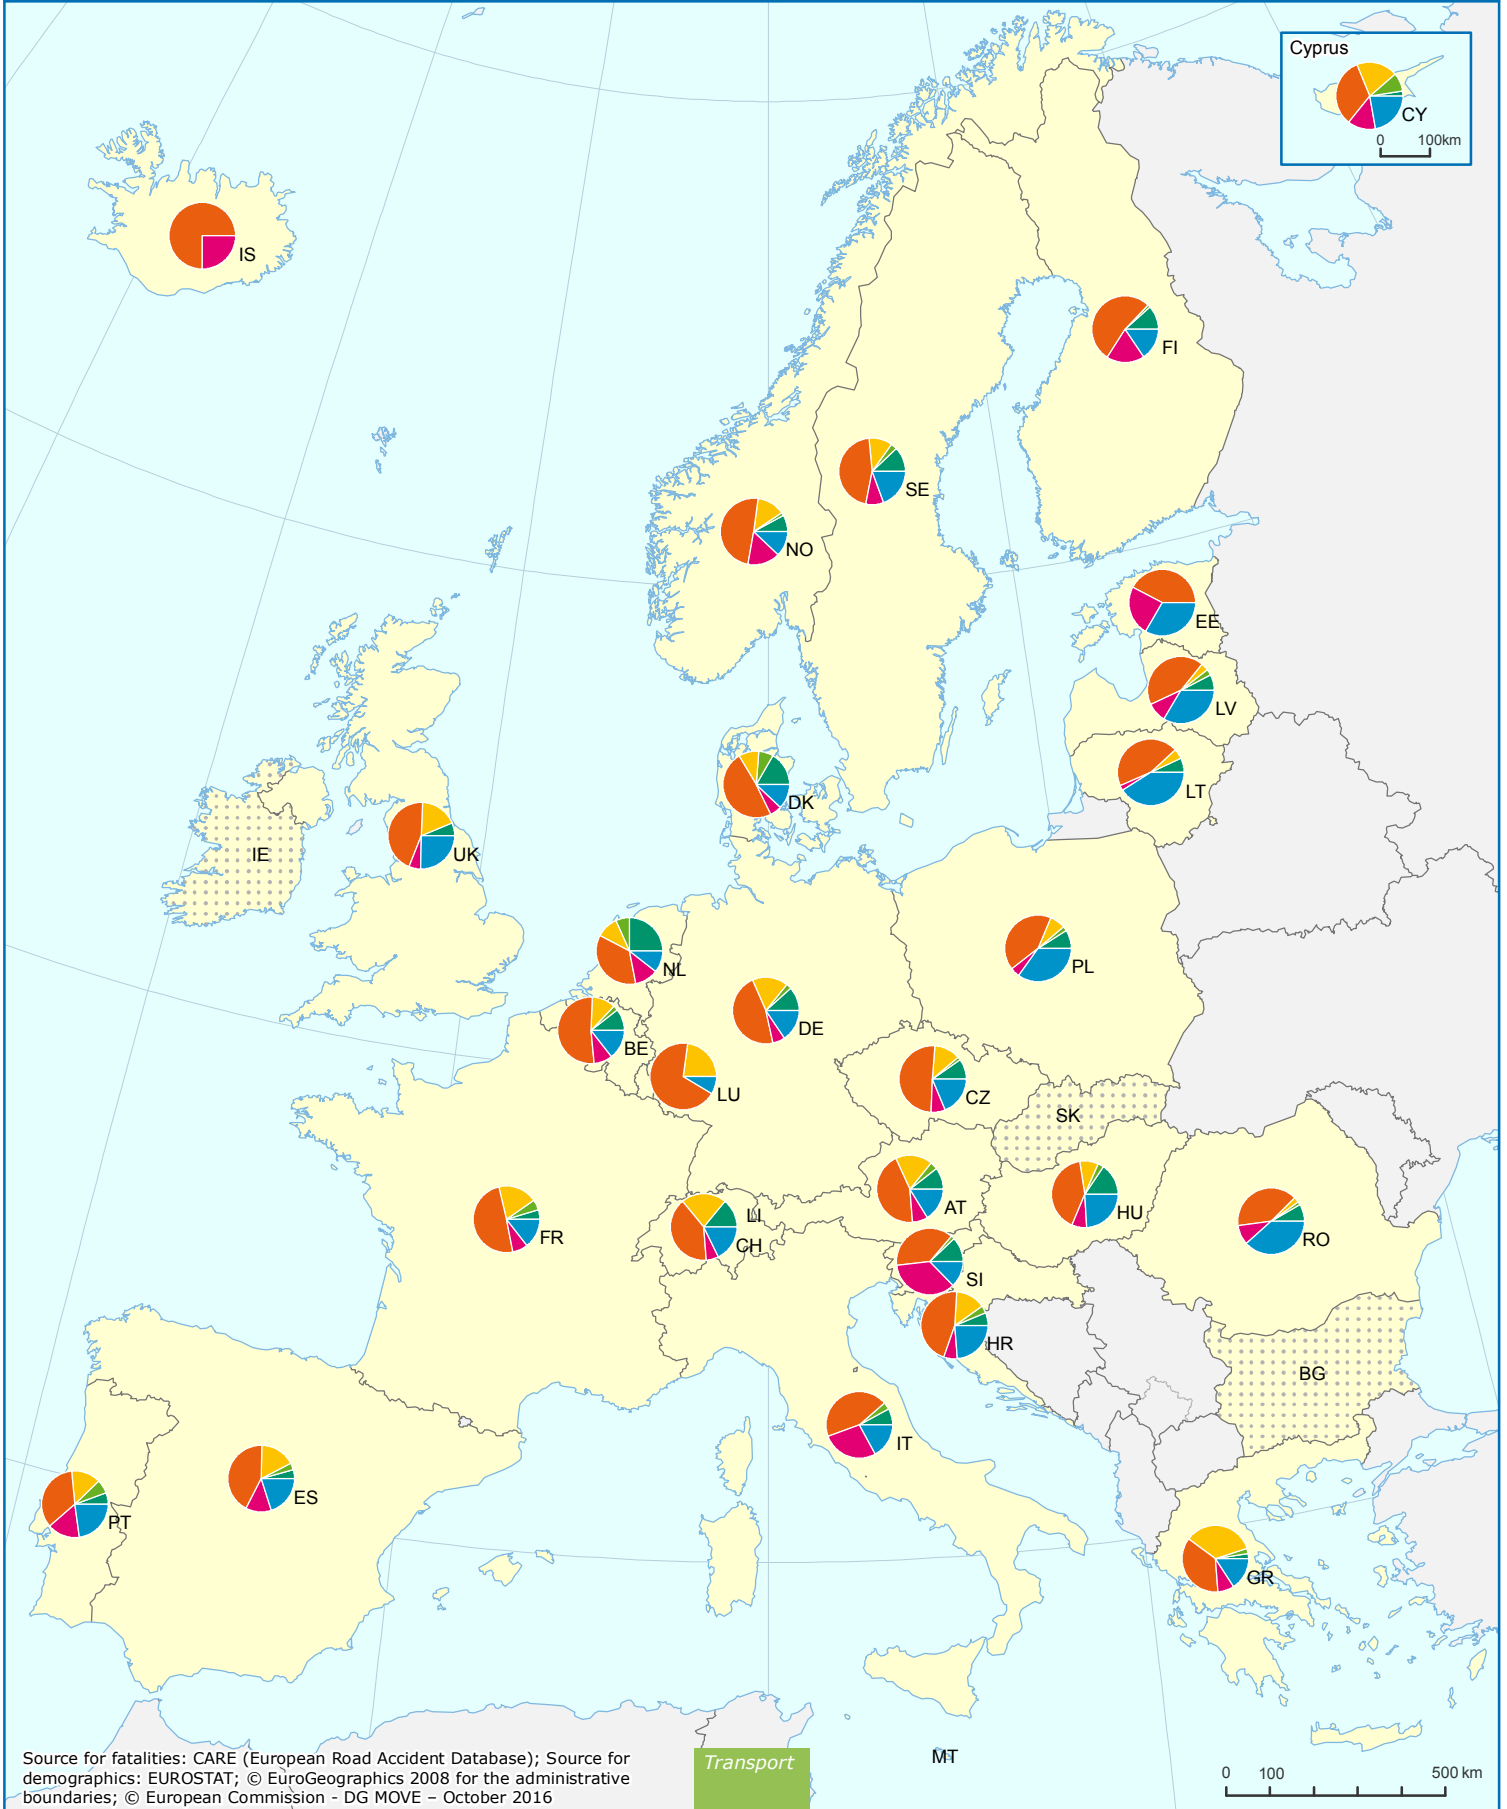

Road Deaths by Transport Mode 2014

data not available

Source for fatalities: CARE (European Road Accident Database); Source for demographics: EUROSTAT; © EuroGeographics 2008 for the administrative boundaries; © European Commission - DG MOVE - October 2016