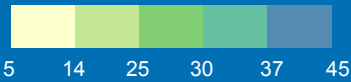

Road Deaths per Million Inhabitants 2015

data not available

Cars and Taxis

Source for fatalities: CARE (European Road Accident Database); Source for demographics: EUROSTAT; © EuroGeographics 2008 for the administrative boundaries; © European Commission - DG MOVE - December 2017