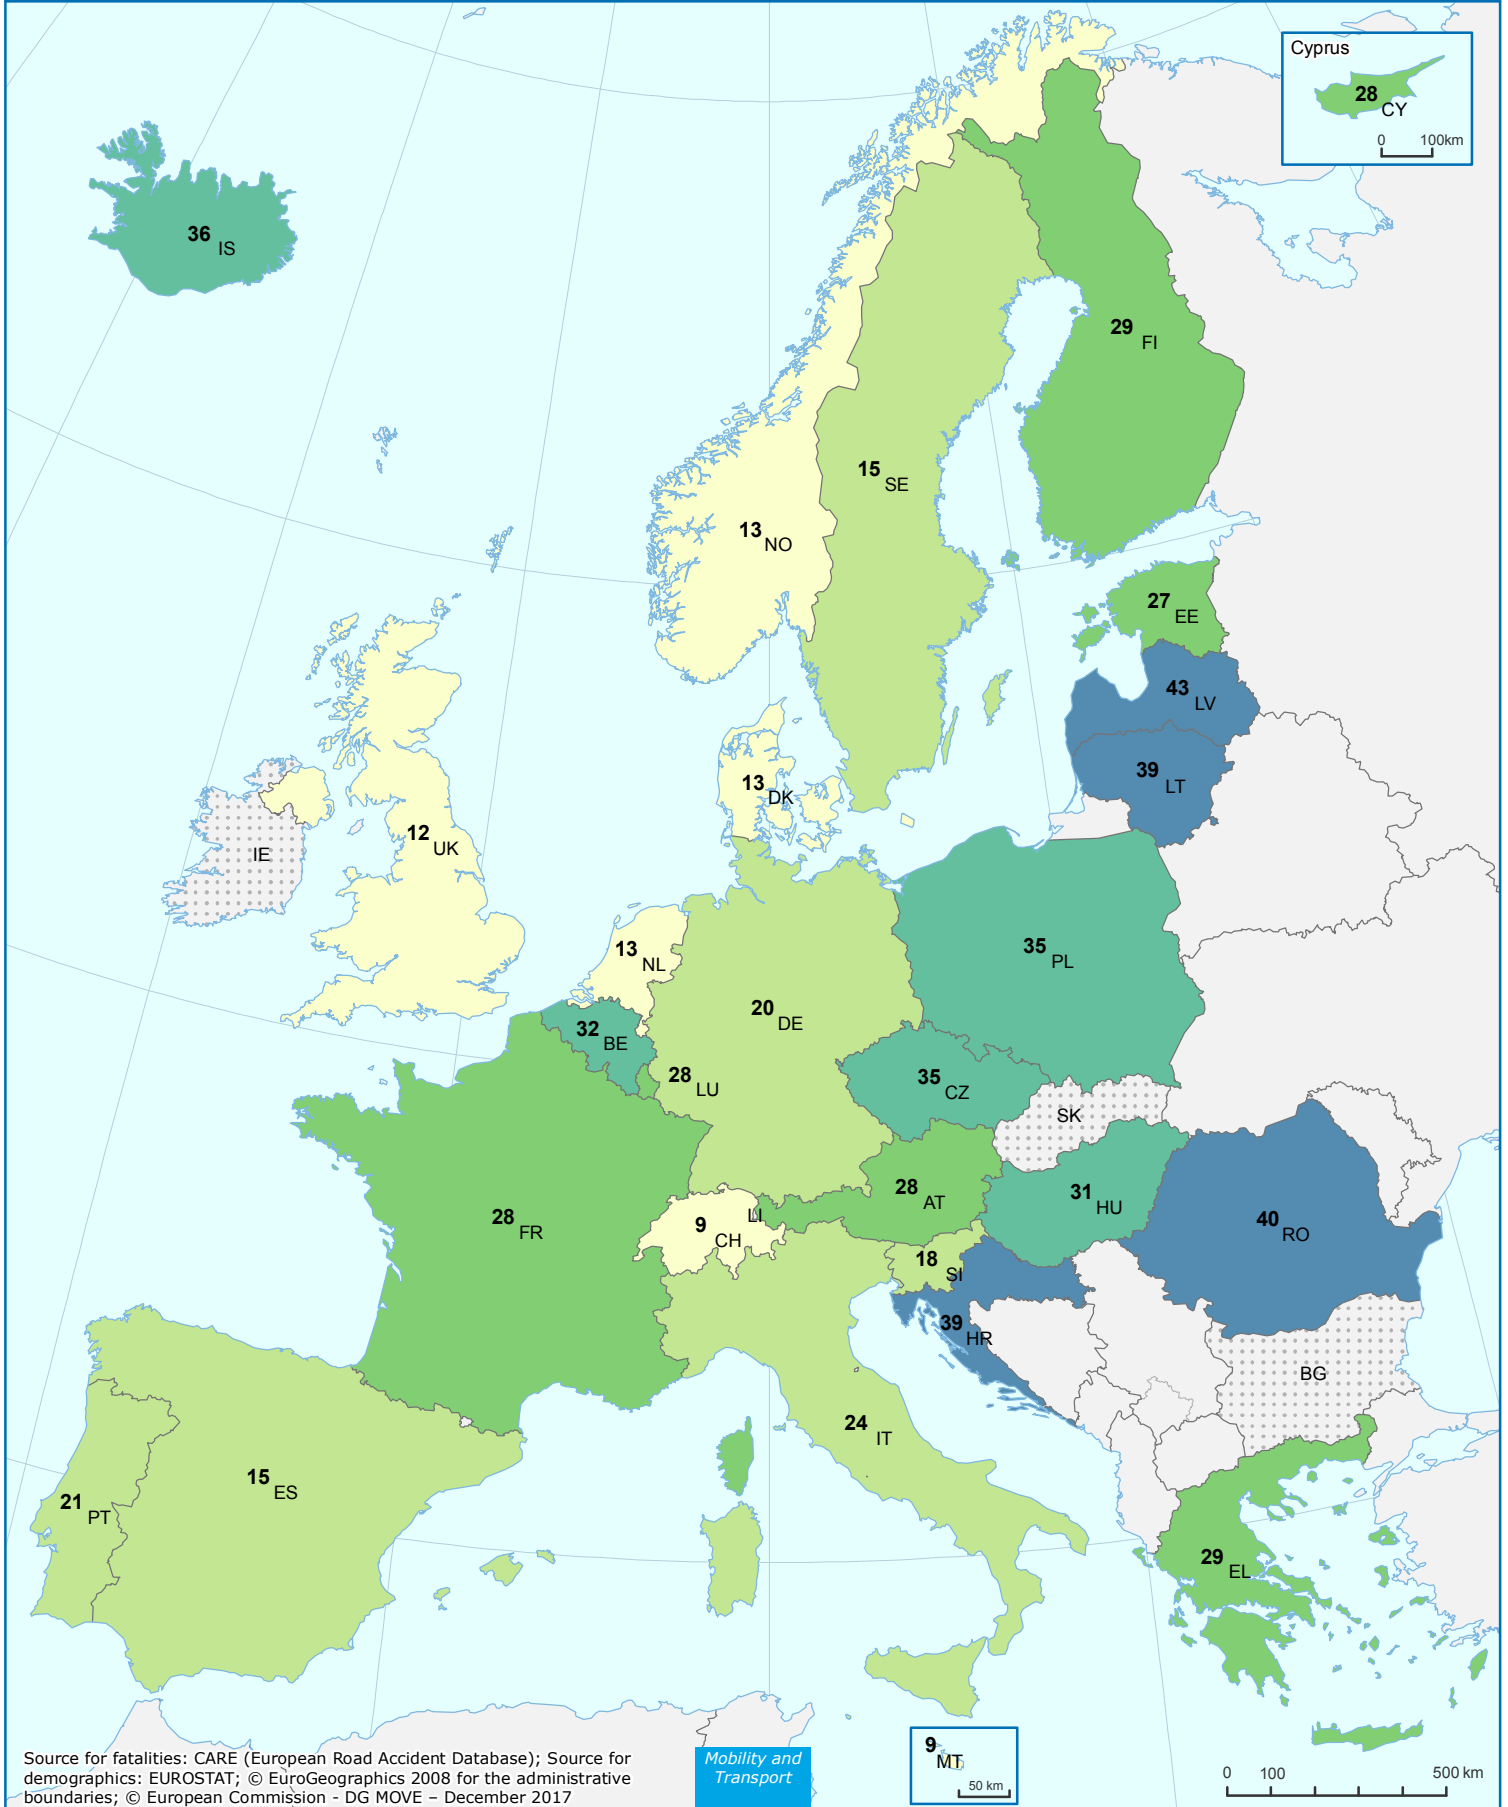

Road Deaths per Million Inhabitants 2015

data not available

Cars and Taxis

Source for fatalities: CARE (European Road Accident Database); Source for demographics: EUROSTAT; © EuroGeographics 2008 for the administrative boundaries; © European Commission - DG MOVE - December 2017