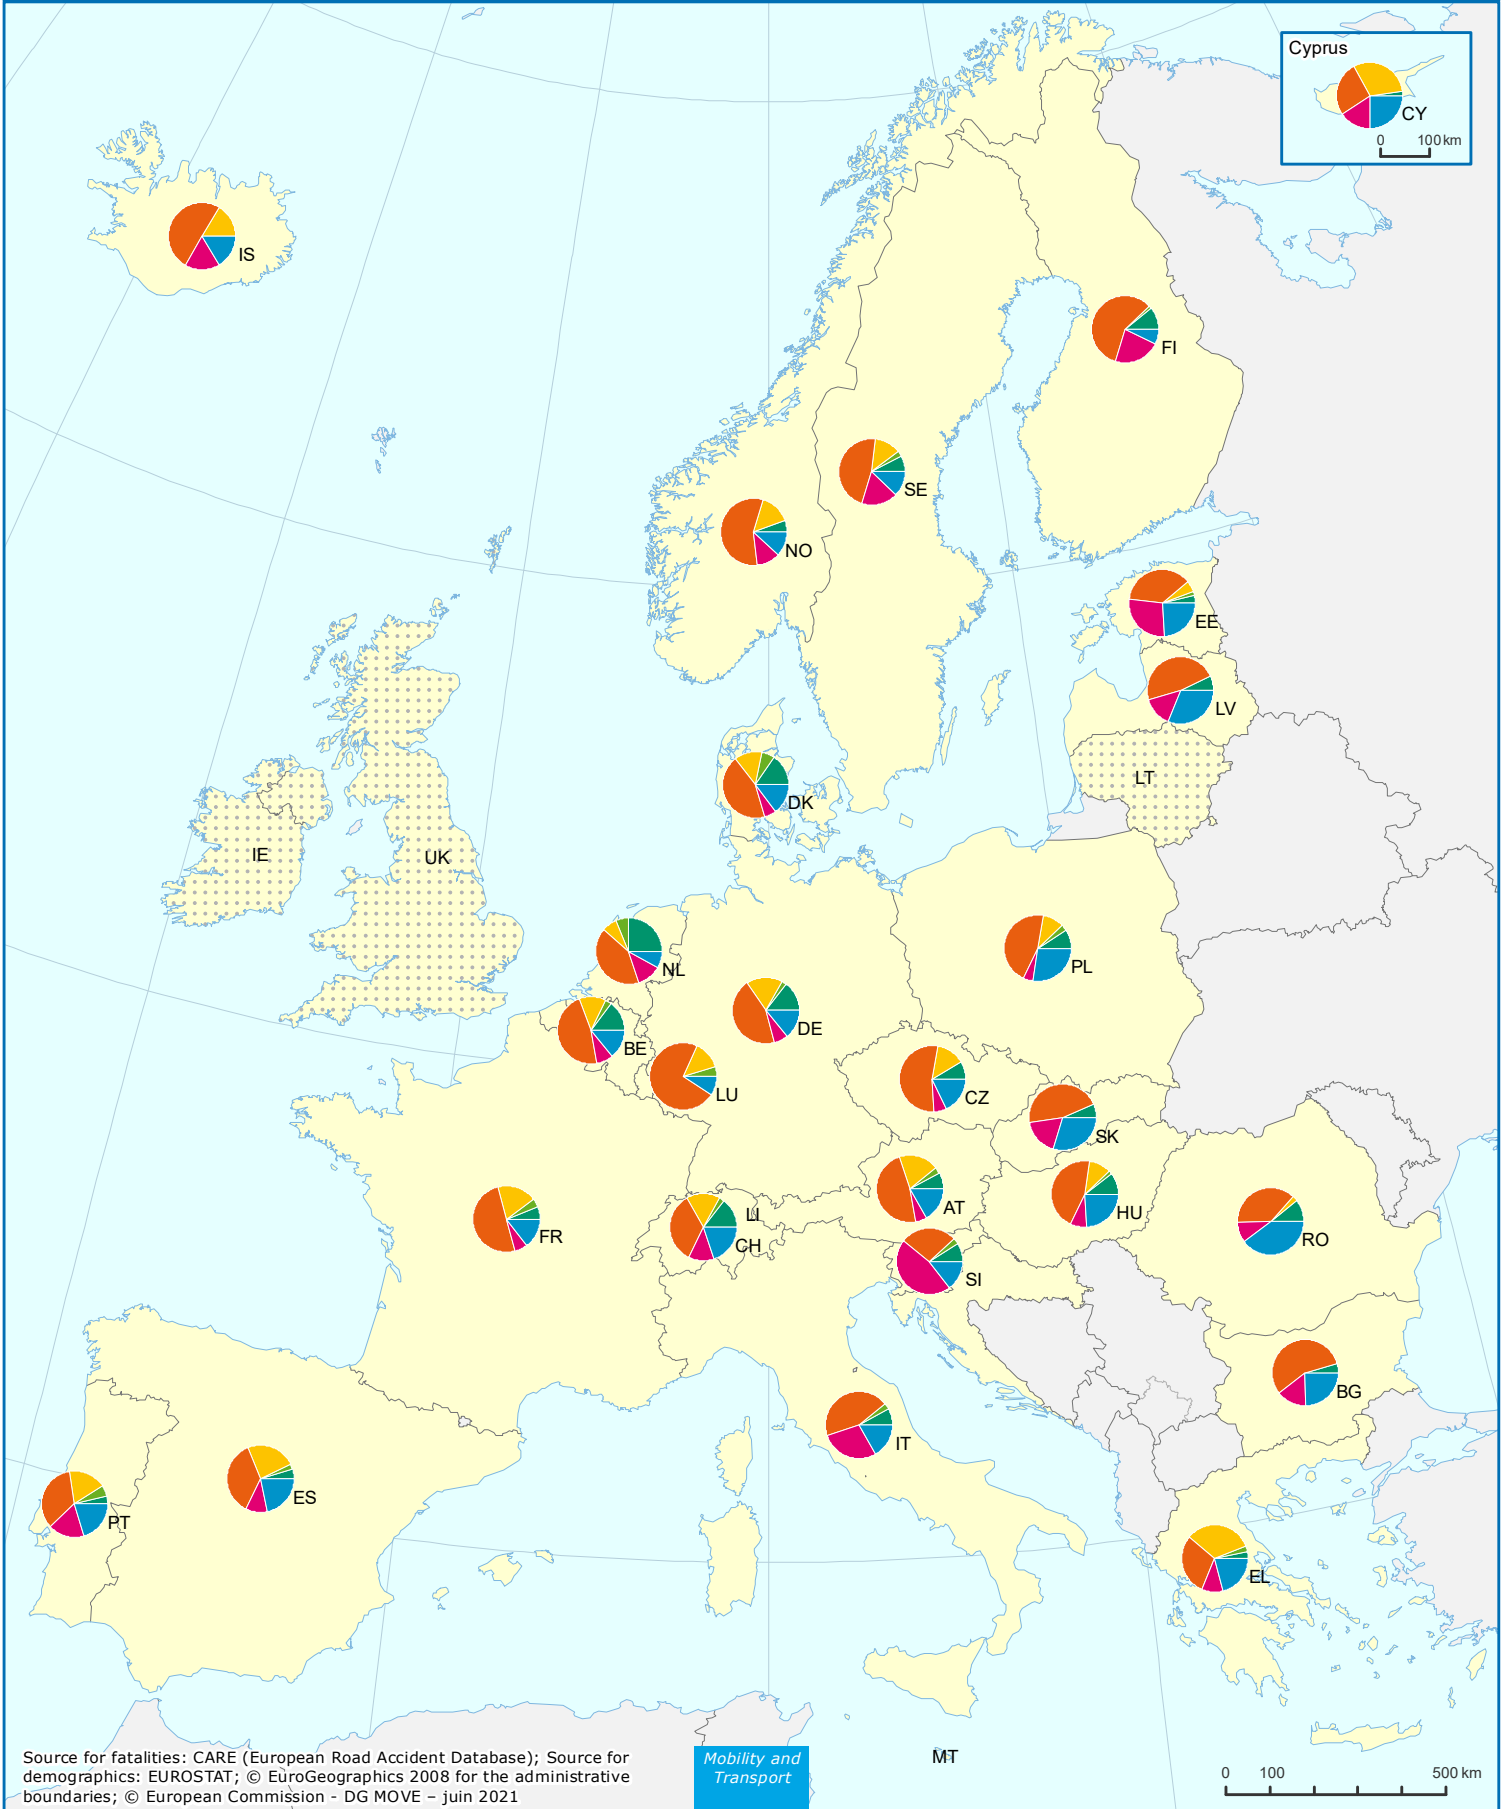

Road Deaths by Transport Mode 2019

data not available

Source for fatalities: CARE (European Road Accident Database); Source for demographics: EUROSTAT; © EuroGeographics 2008 for the administrative boundaries; © European Commission - DG MOVE - juin 2021