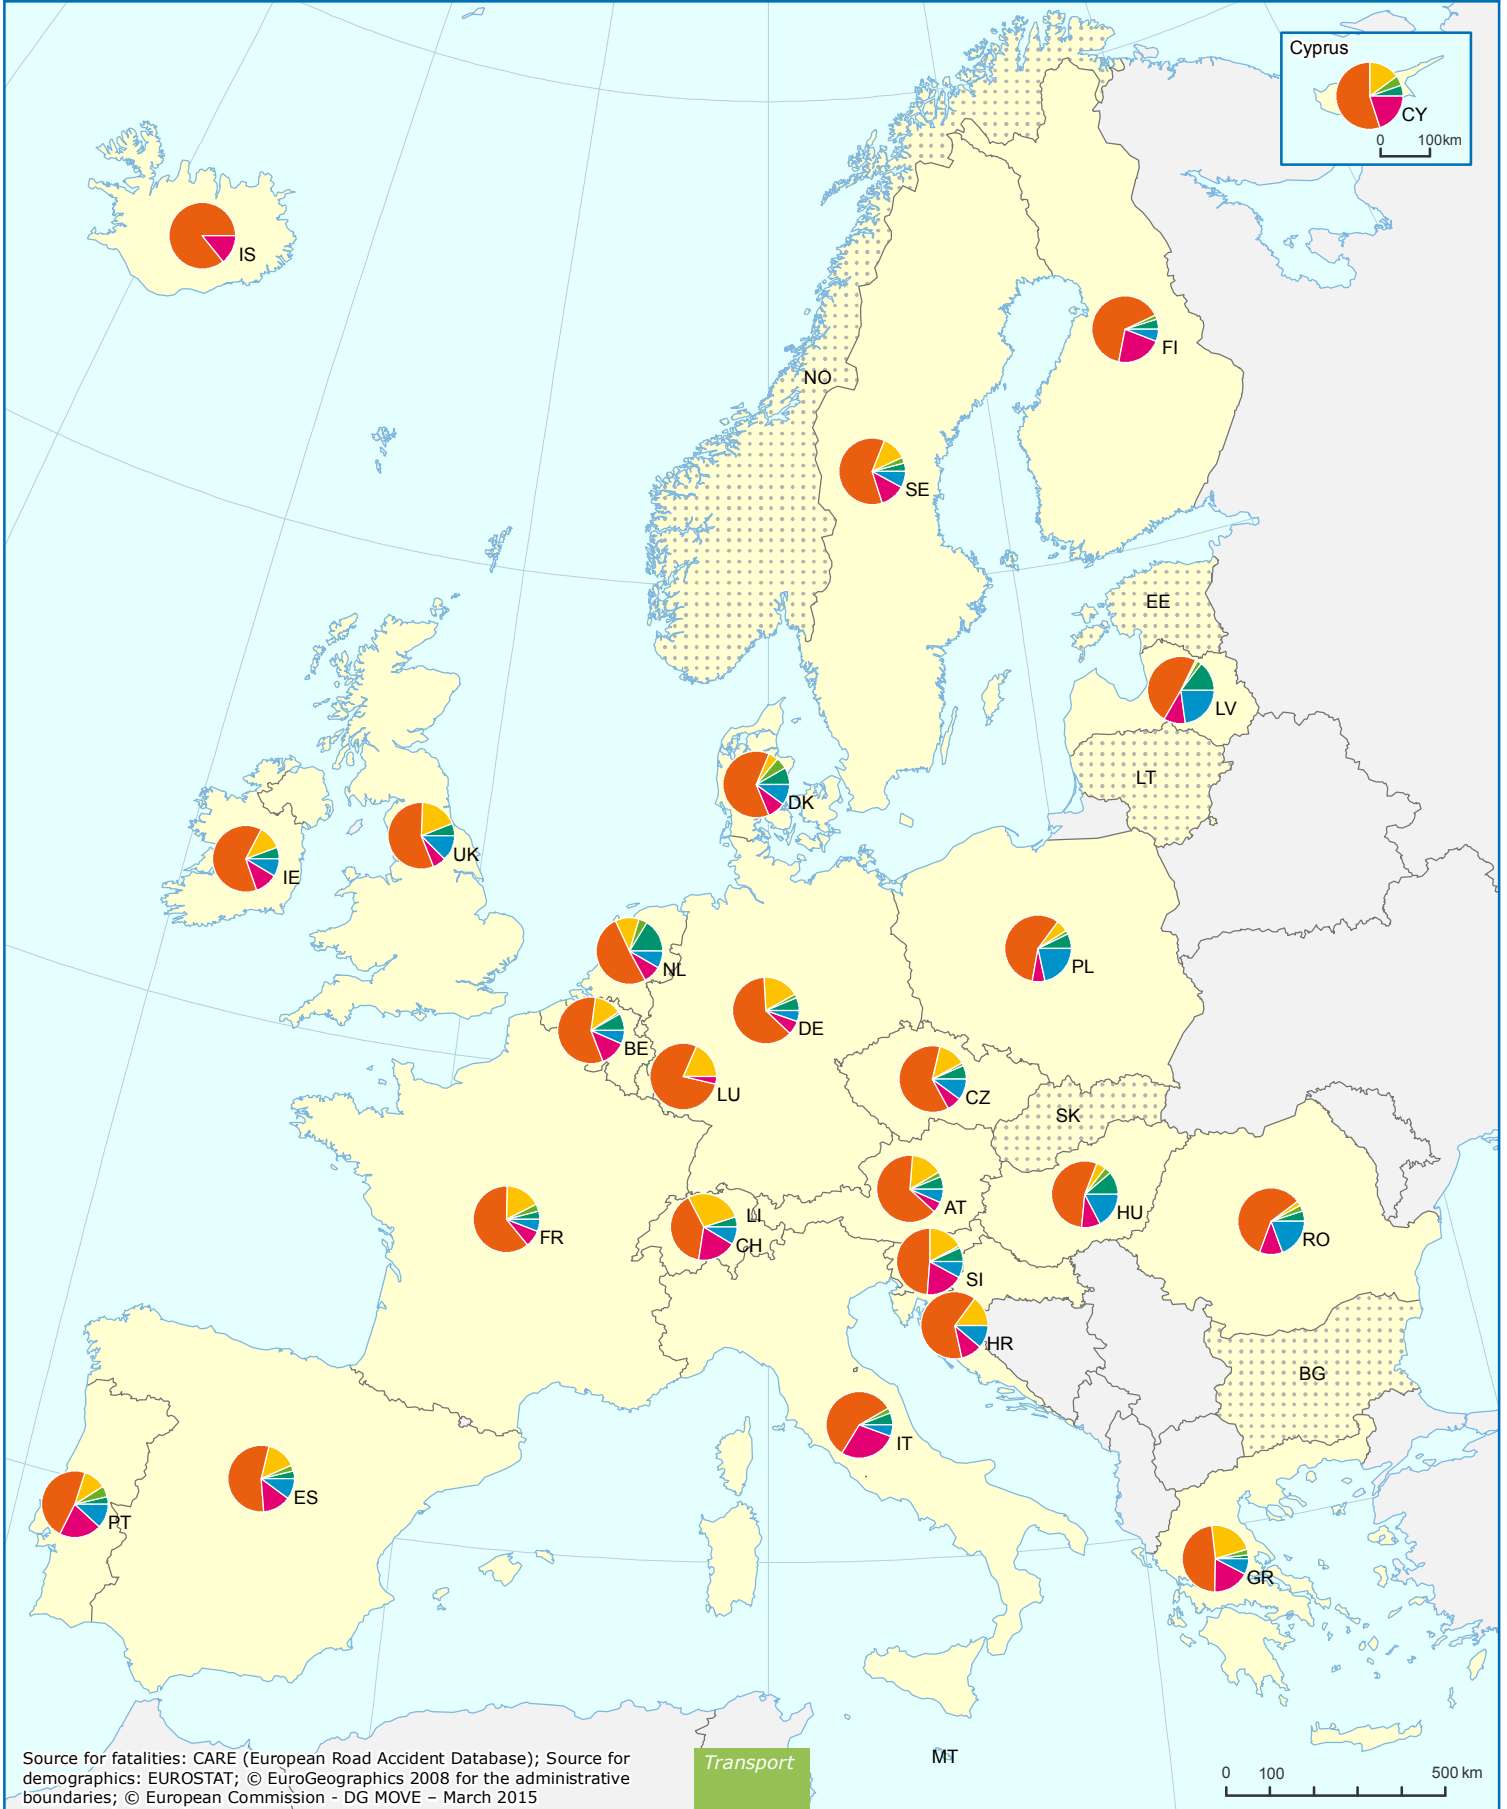

Road Deaths by Transport Mode 2012

Outside Built-Up Areas

data not available

Source for fatalities: CARE (European Road Accident Database); Source for demographics: EUROSTAT; © EuroGeographics 2008 for the administrative boundaries; © European Commission - DG MOVE - March 2015