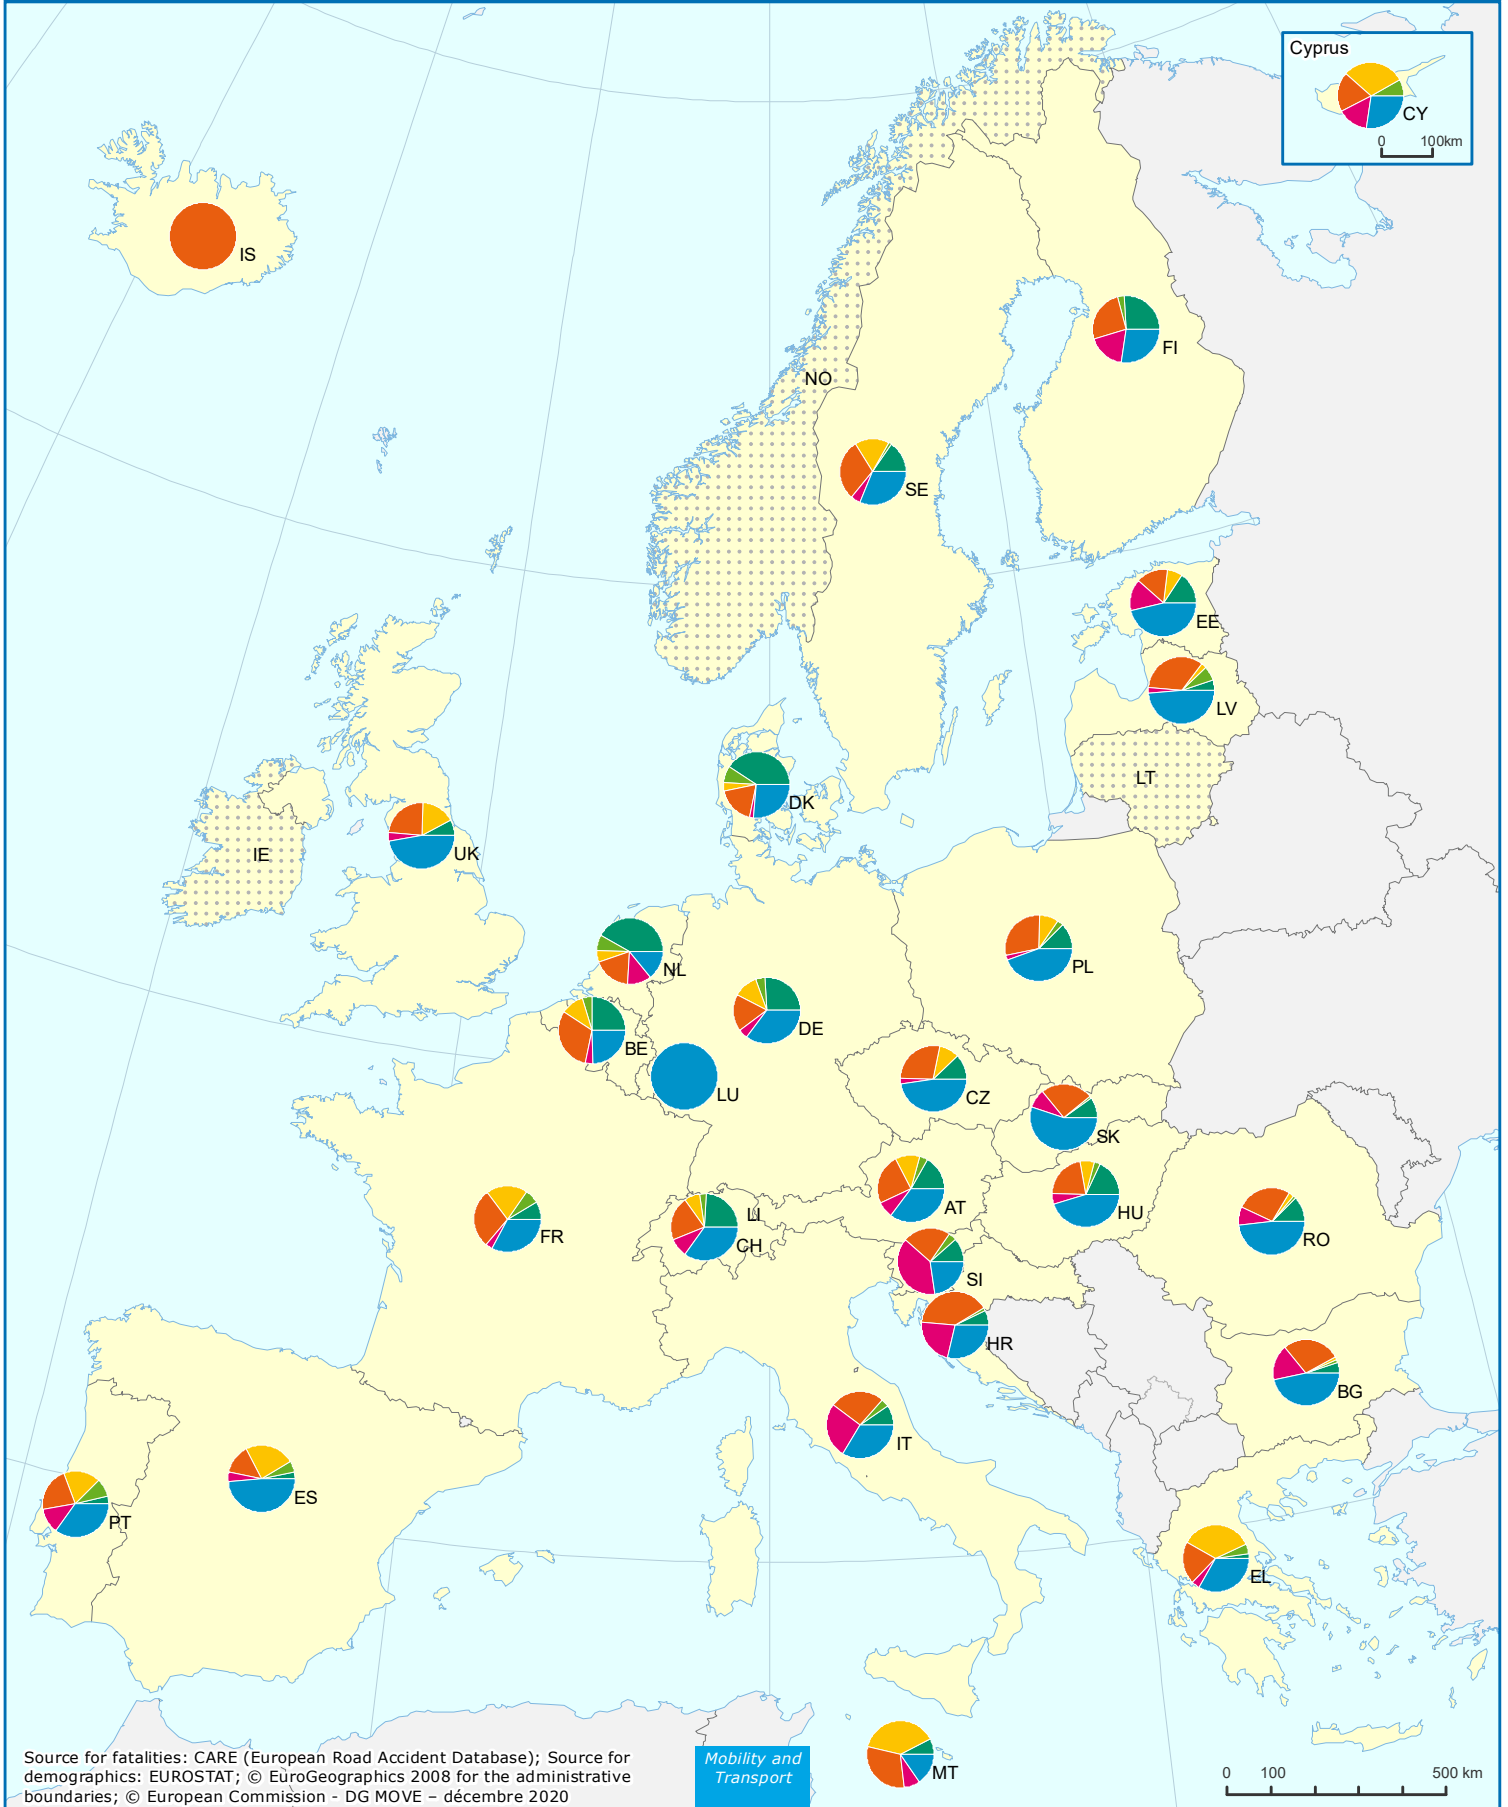

Road Deaths by Transport Mode 2018

Inside Built-Up Areas

data not available

Source for fatalities: CARE (European Road Accident Database); Source for demographics: EUROSTAT; © EuroGeographics 2008 for the administrative boundaries; © European Commission - DG MOVE - décembre 2020