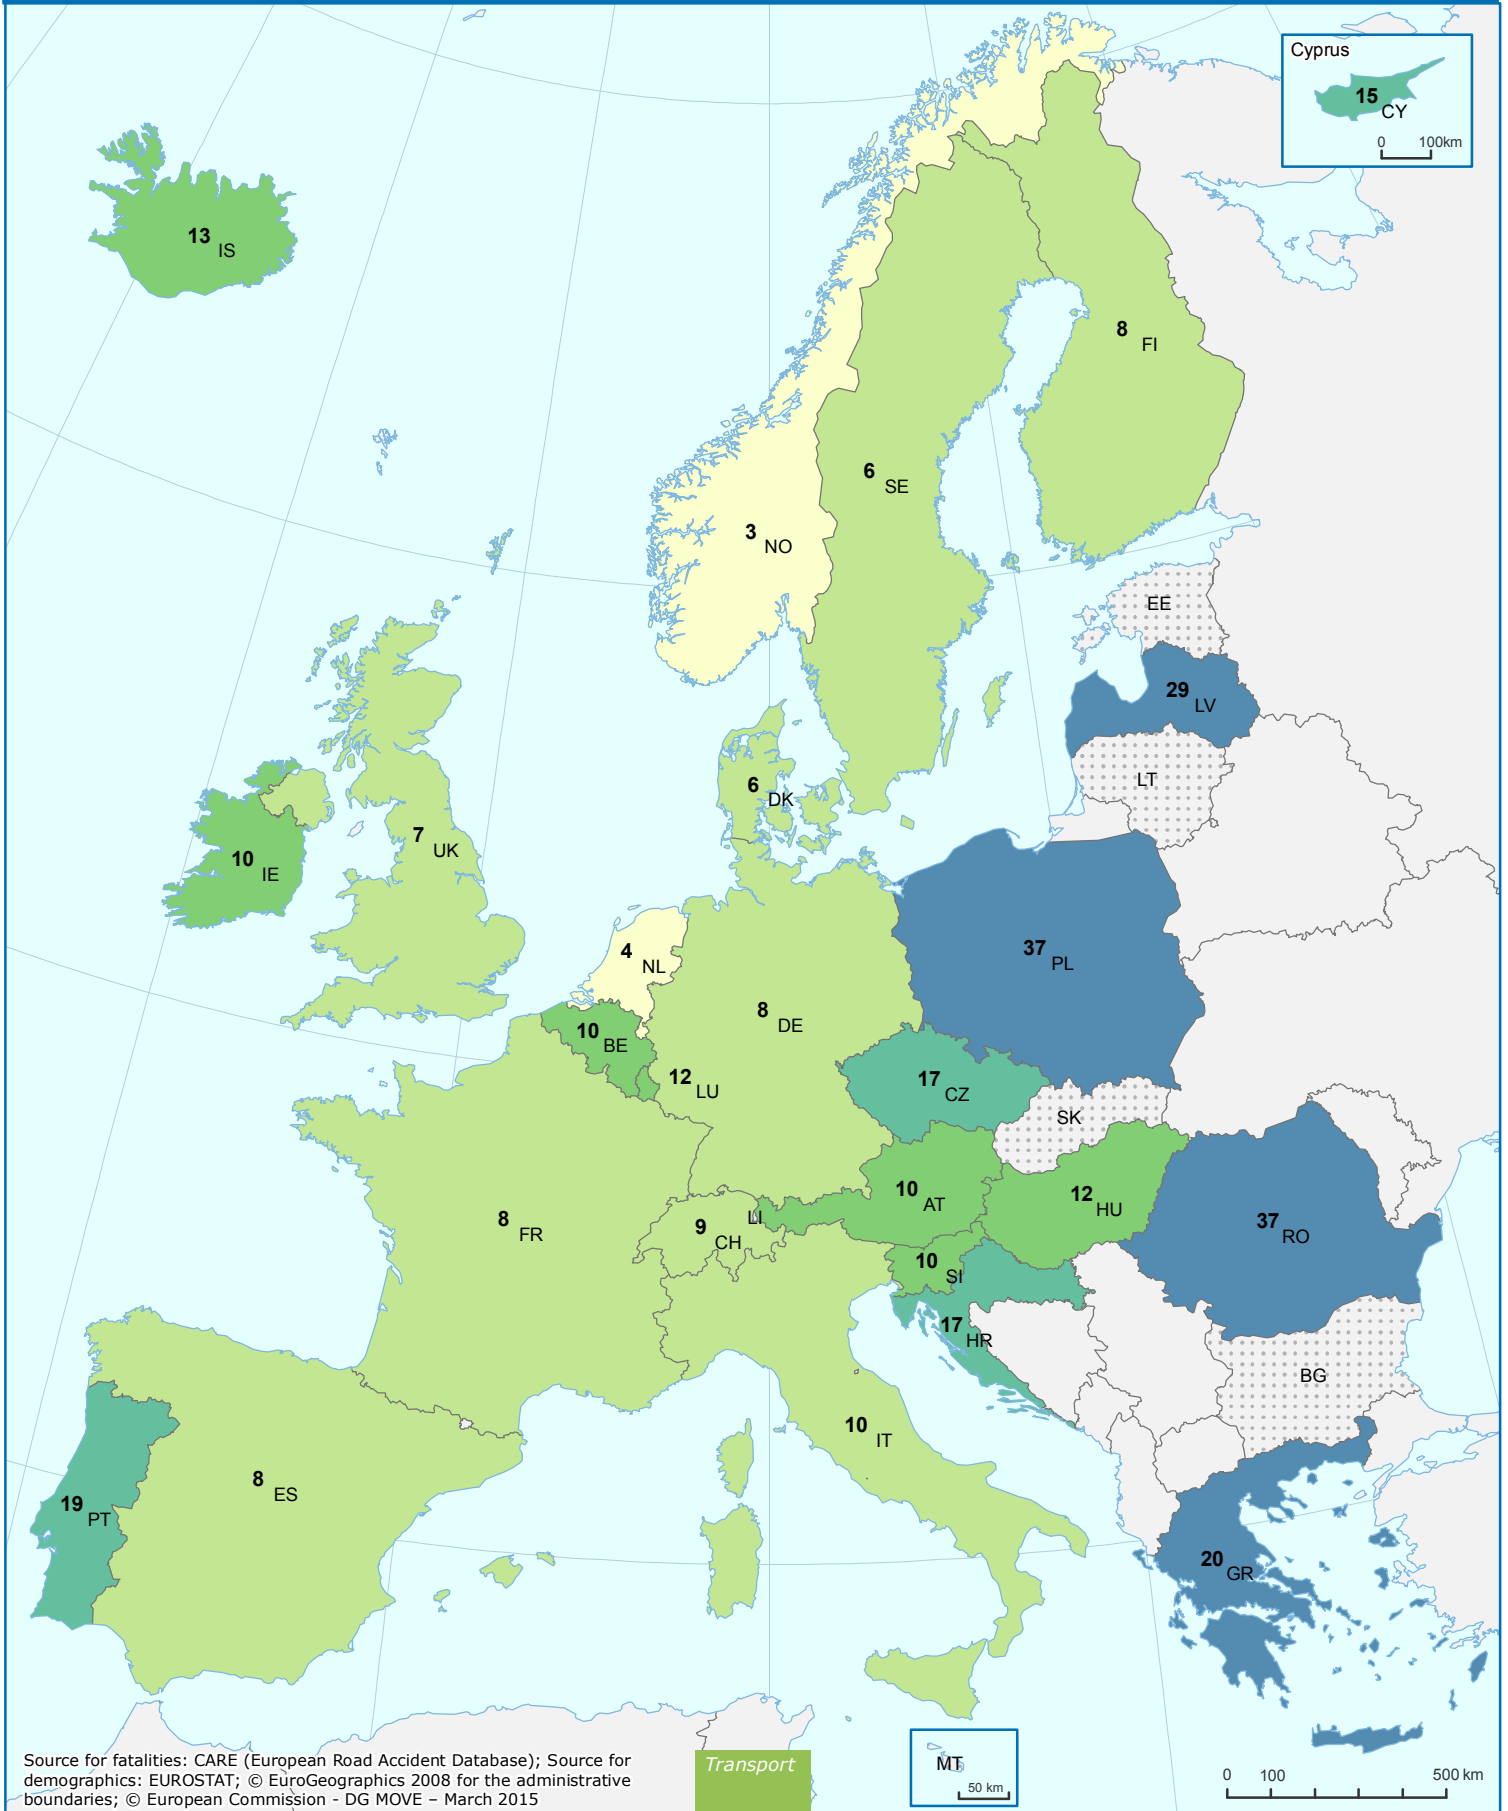

# Road Deaths per Million Inhabitants 2011

*Pedestrians*

data not available

Source for fatalities: CARE (European Road Accident Database); Source for demographics: EUROSTAT; © EuroGeographics 2008 for the administrative boundaries; © European Commission - DG MOVE - March 2015