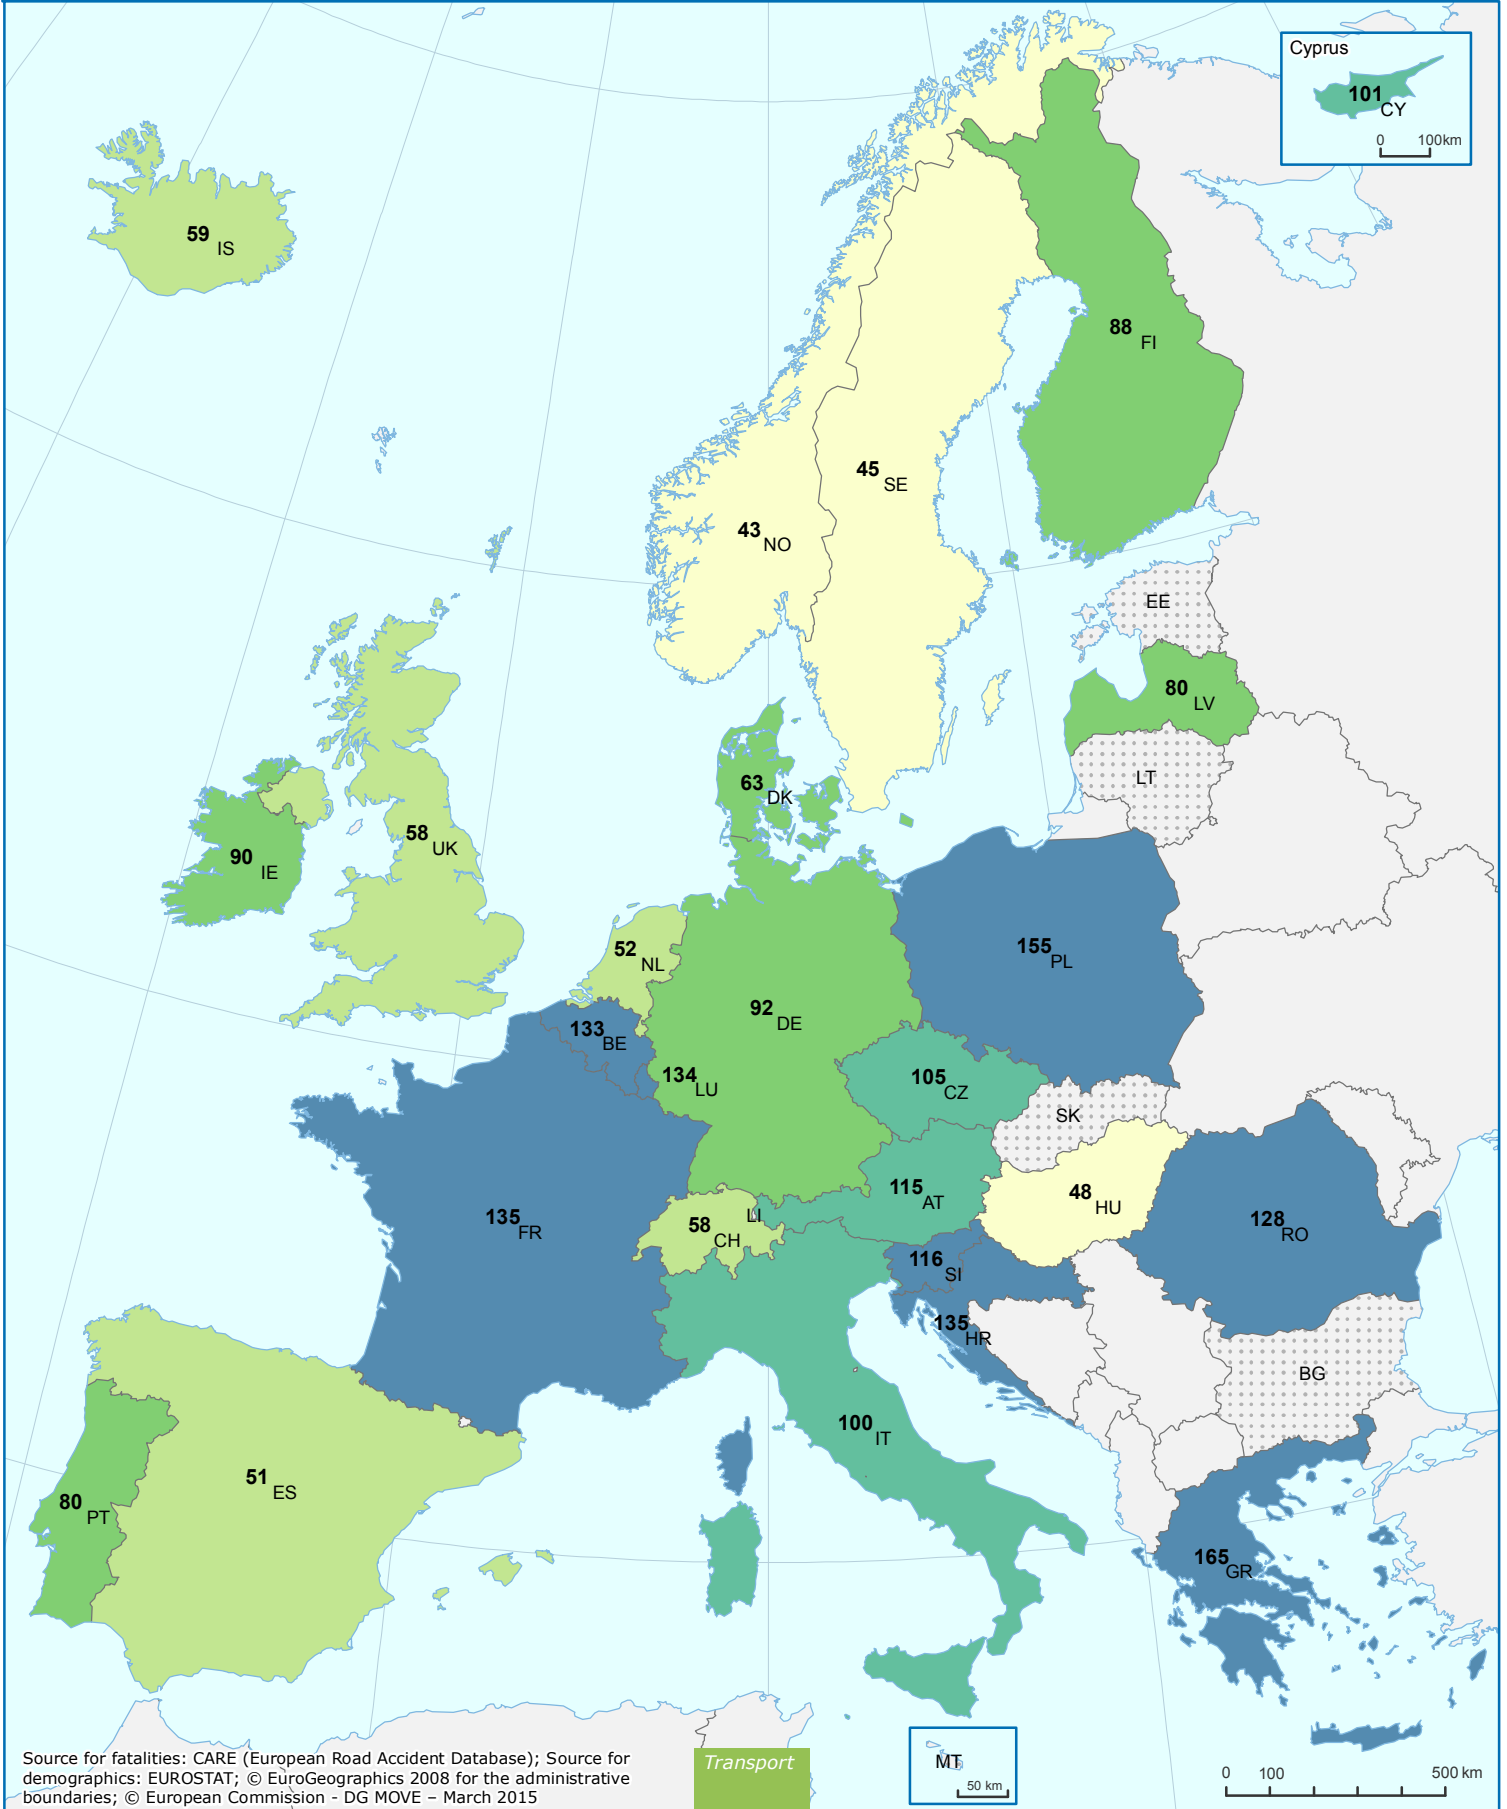

Road Deaths per Million Inhabitants 2012

Youngsters: Age 18-24

data not available

Source for fatalities: CARE (European Road Accident Database); Source for demographics: EUROSTAT; © EuroGeographics 2008 for the administrative boundaries; © European Commission - DG MOVE - March 2015