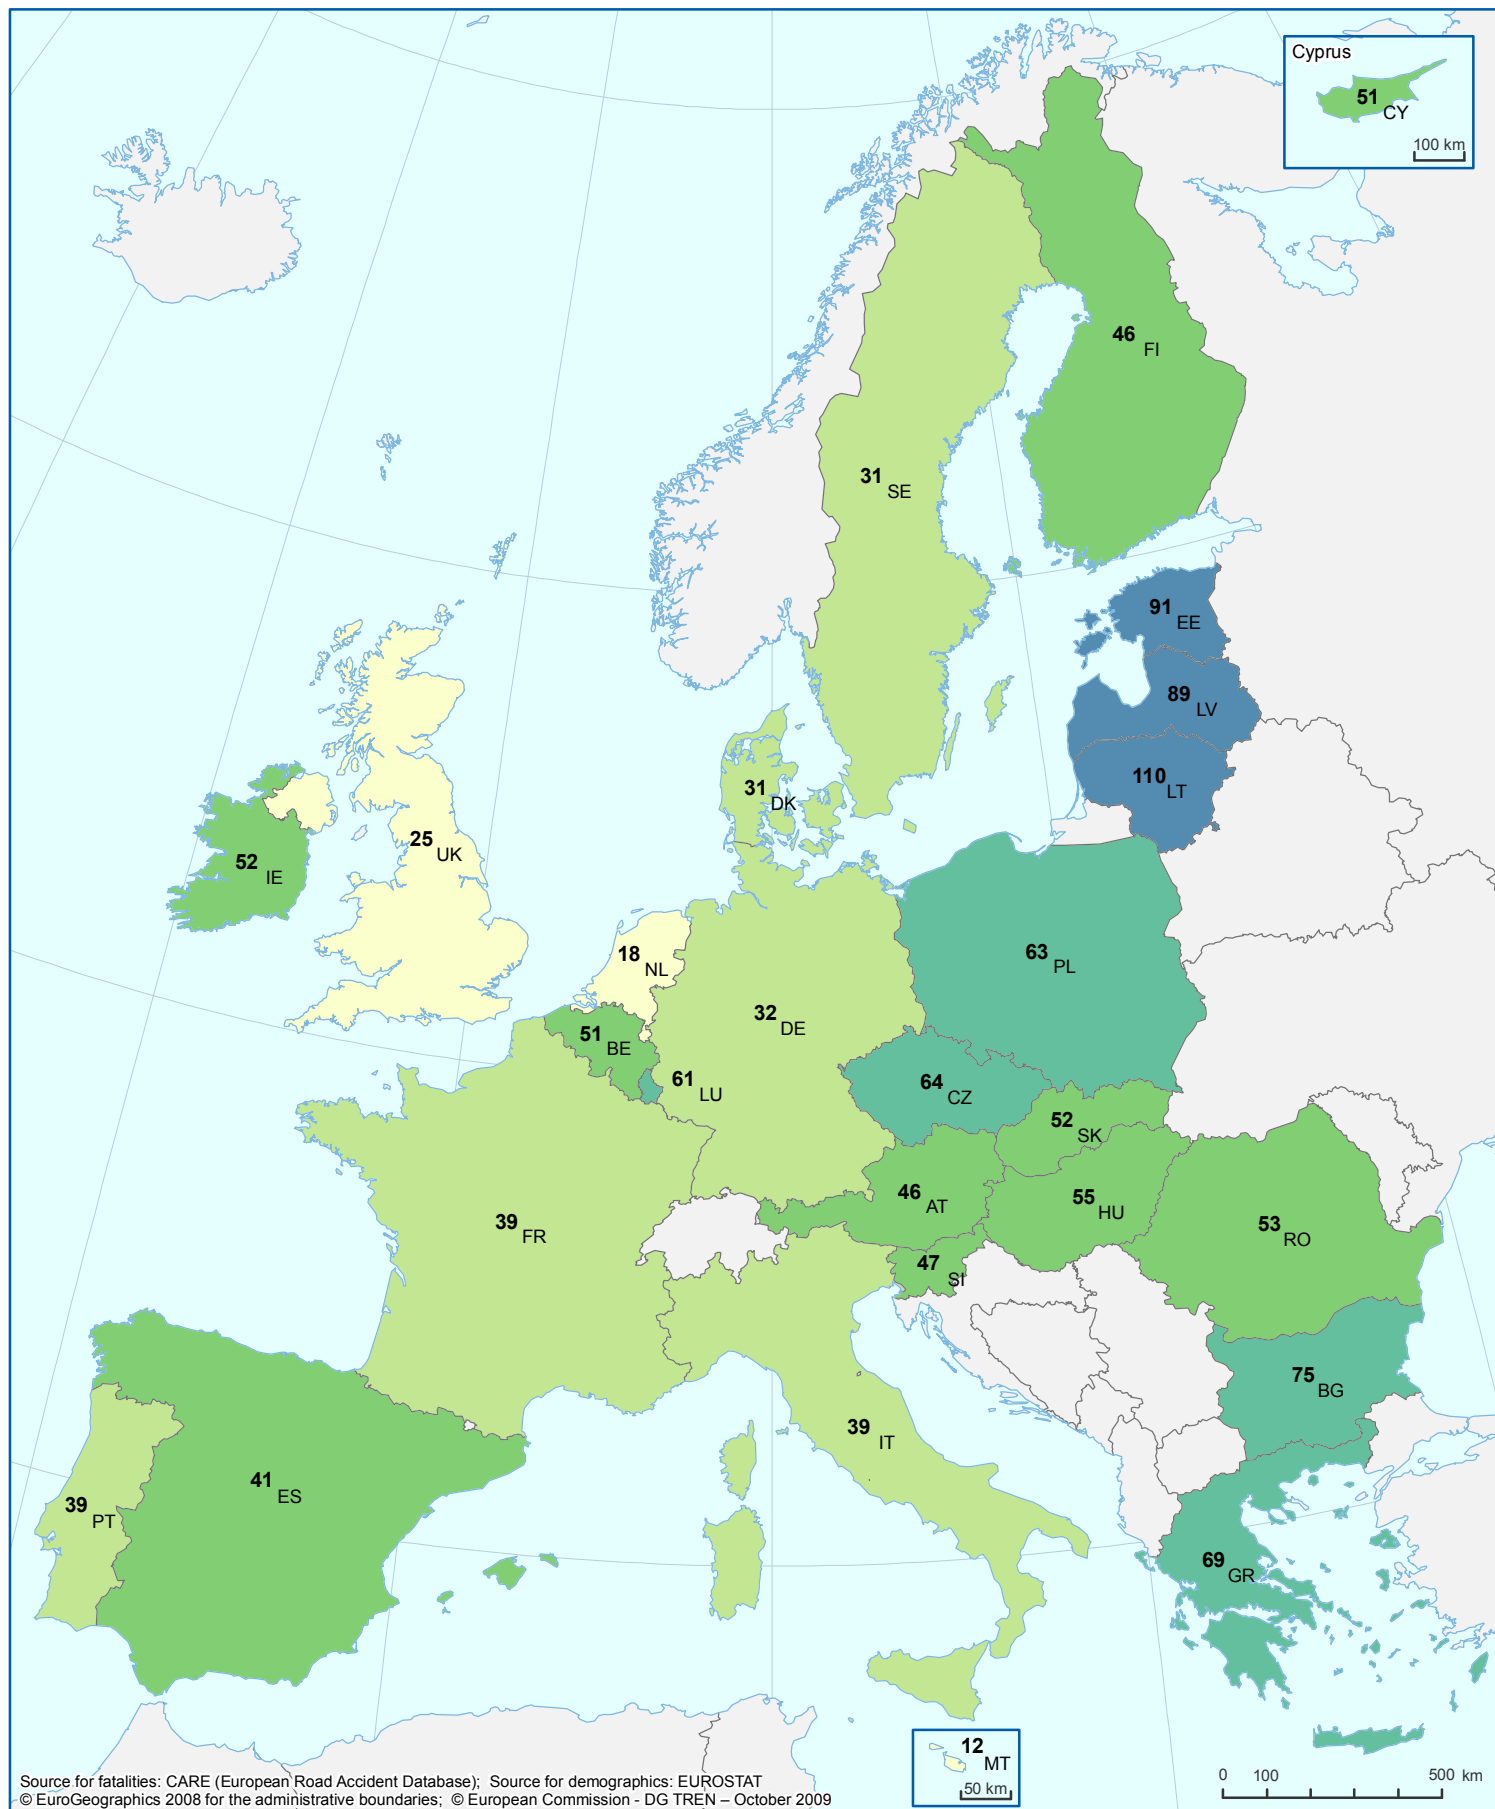

# Road Deaths per Million Inhabitants 2007

## Cars and Taxis

 / 1 000 000

EU = 41

Source for fatalities: CARE (European Road Accident Database); Source for demographics: EUROSTAT  
© EuroGeographics 2008 for the administrative boundaries; © European Commission - DG TREN - October 2009