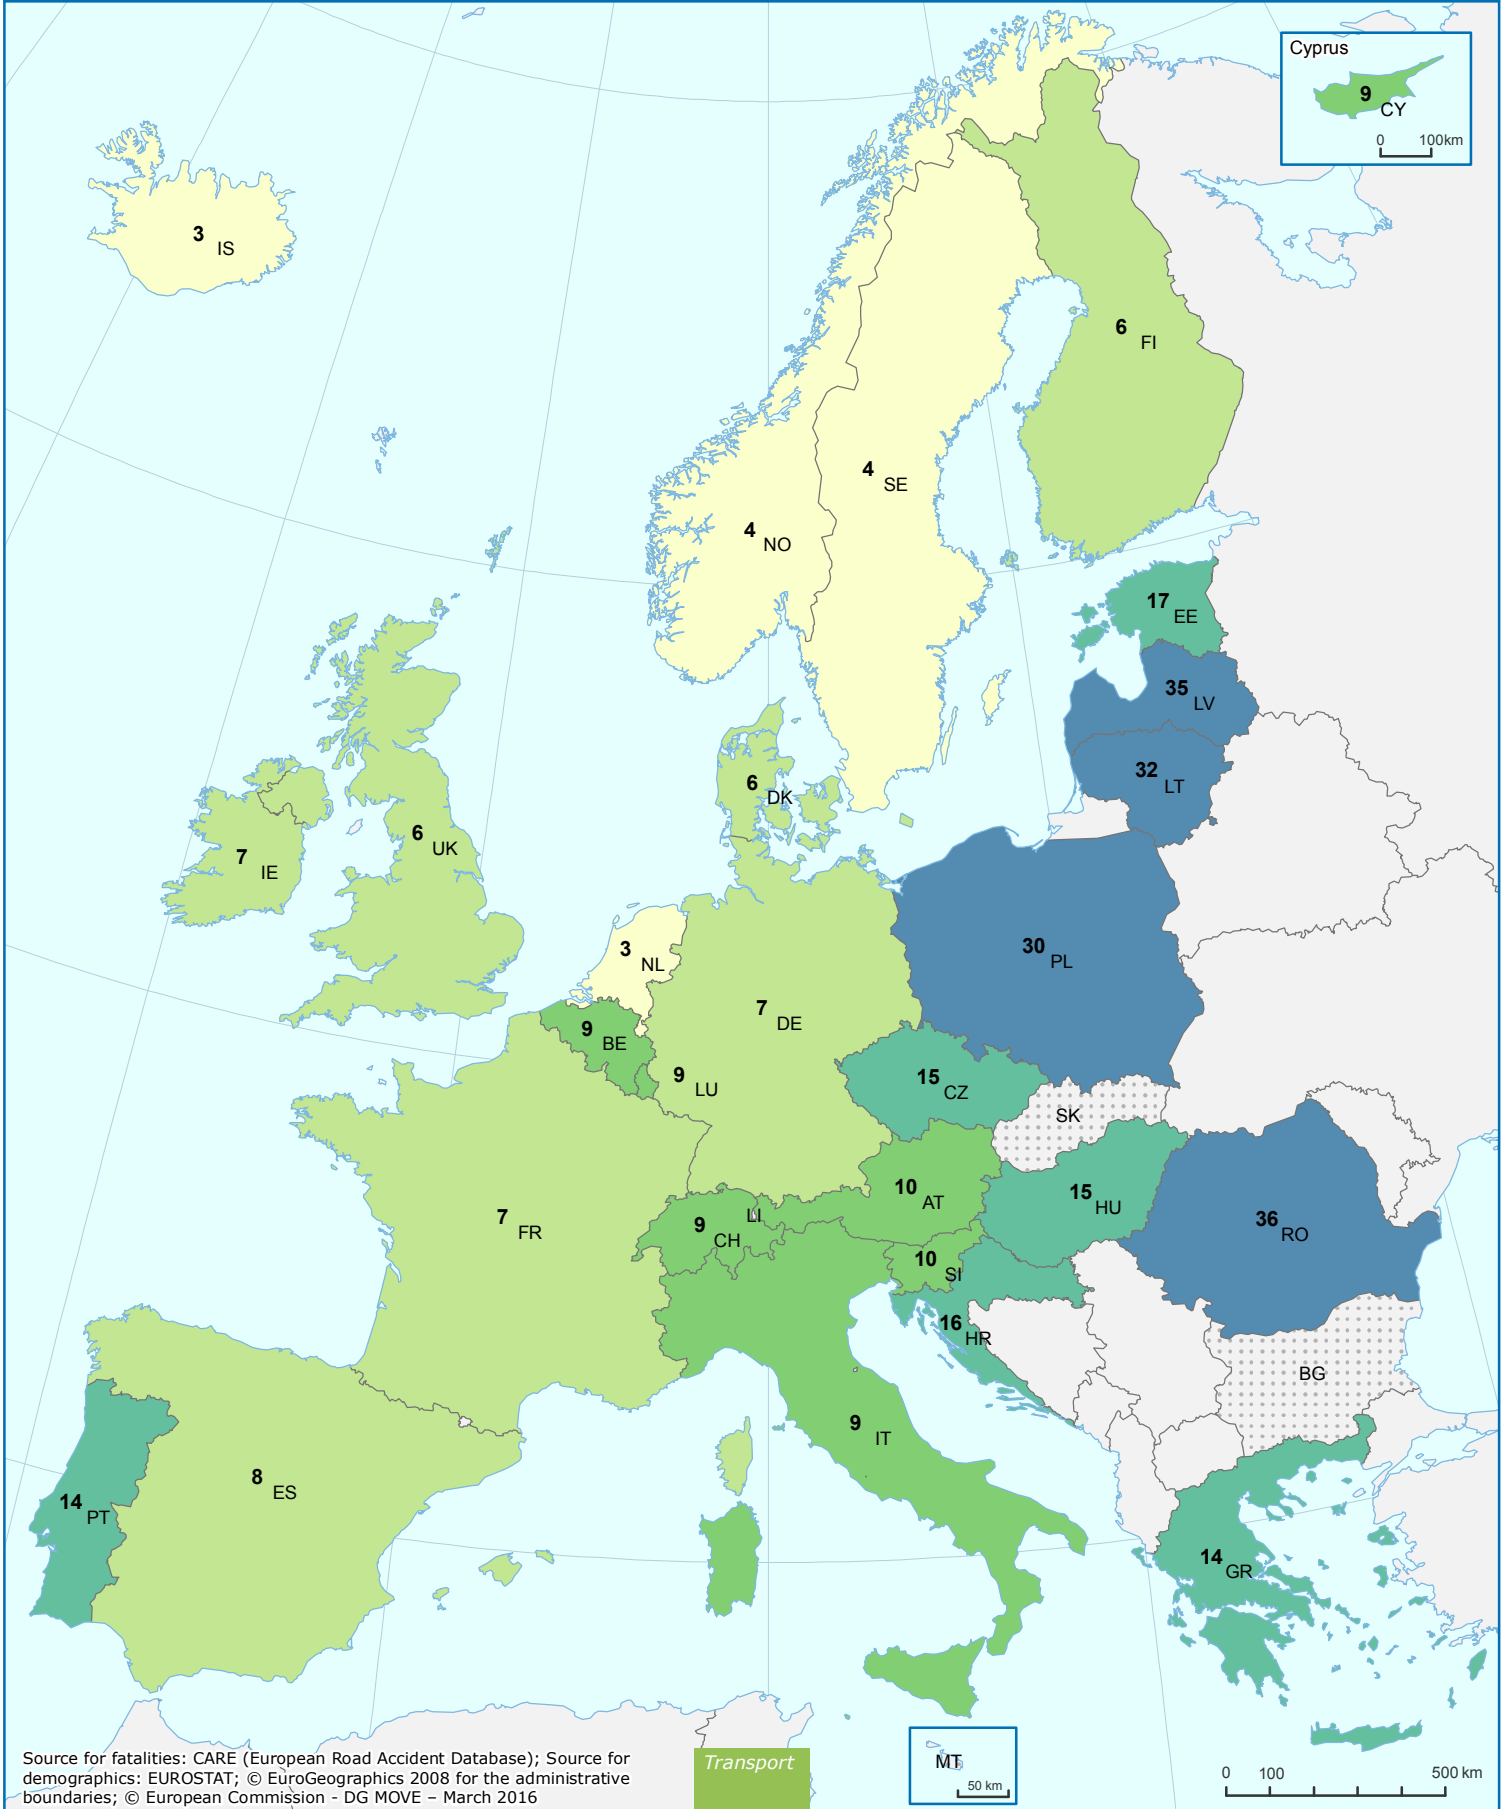

Road Deaths per Million Inhabitants 2013

Pedestrians

data not available

Source for fatalities: CARE (European Road Accident Database); Source for demographics: EUROSTAT; © EuroGeographics 2008 for the administrative boundaries; © European Commission - DG MOVE - March 2016