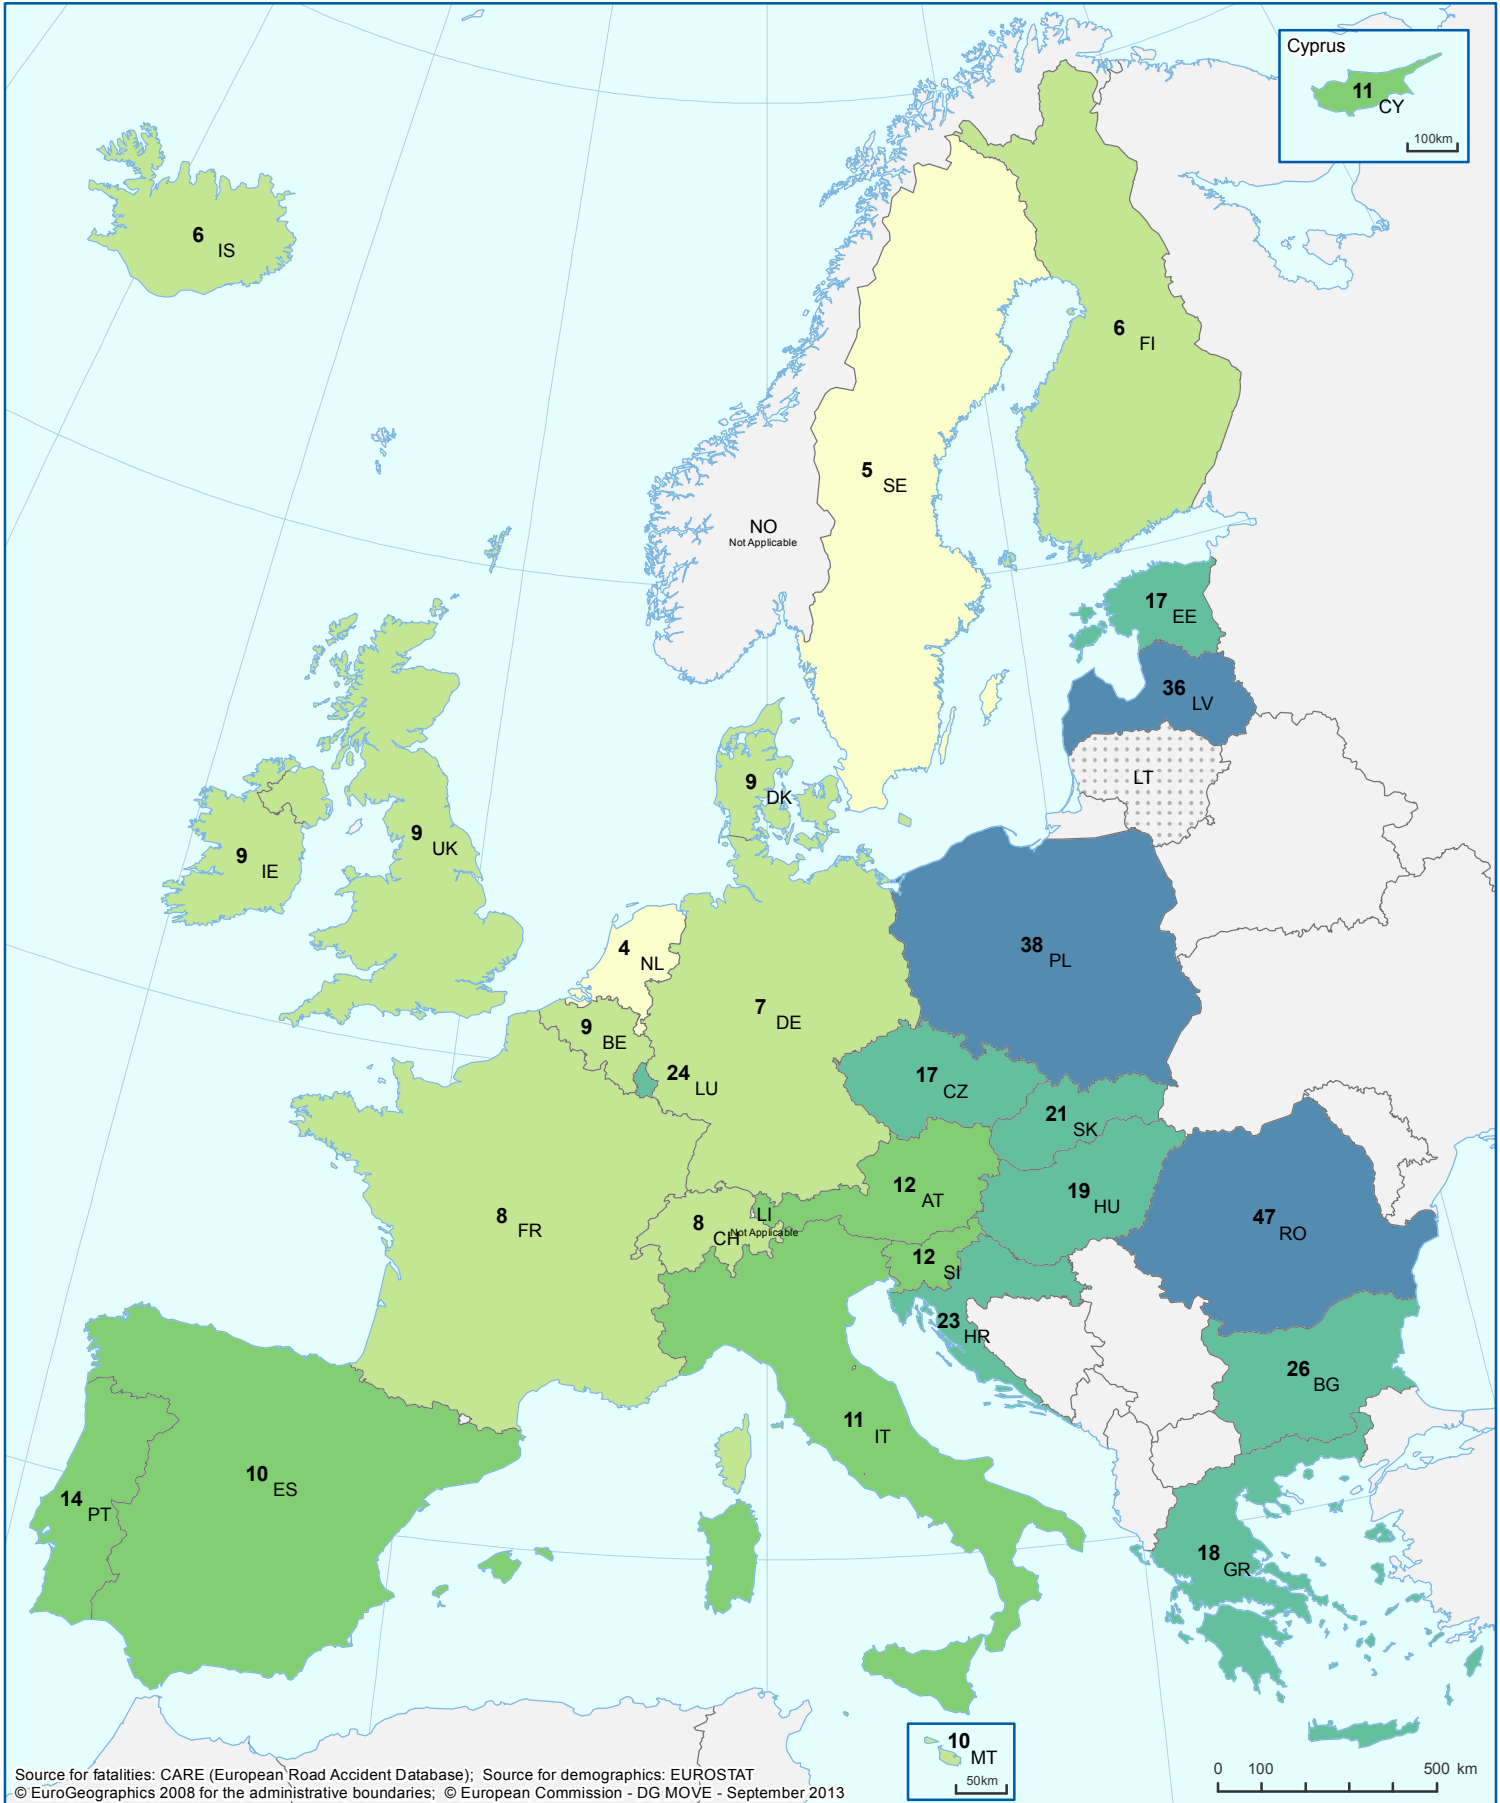

1 / 1 000 000

Road Deaths per Million Inhabitants 2009

Pedestrians

data not available

Source for fatalities: CARE (European Road Accident Database); Source for demographics: EUROSTAT
© EuroGeographics 2008 for the administrative boundaries; © European Commission - DG MOVE - September 2013