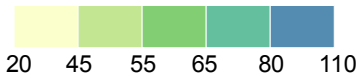

1 / 1 000 000

Road Deaths per Million Inhabitants 2011

(Based on provisional data)

EU = 61

data not available