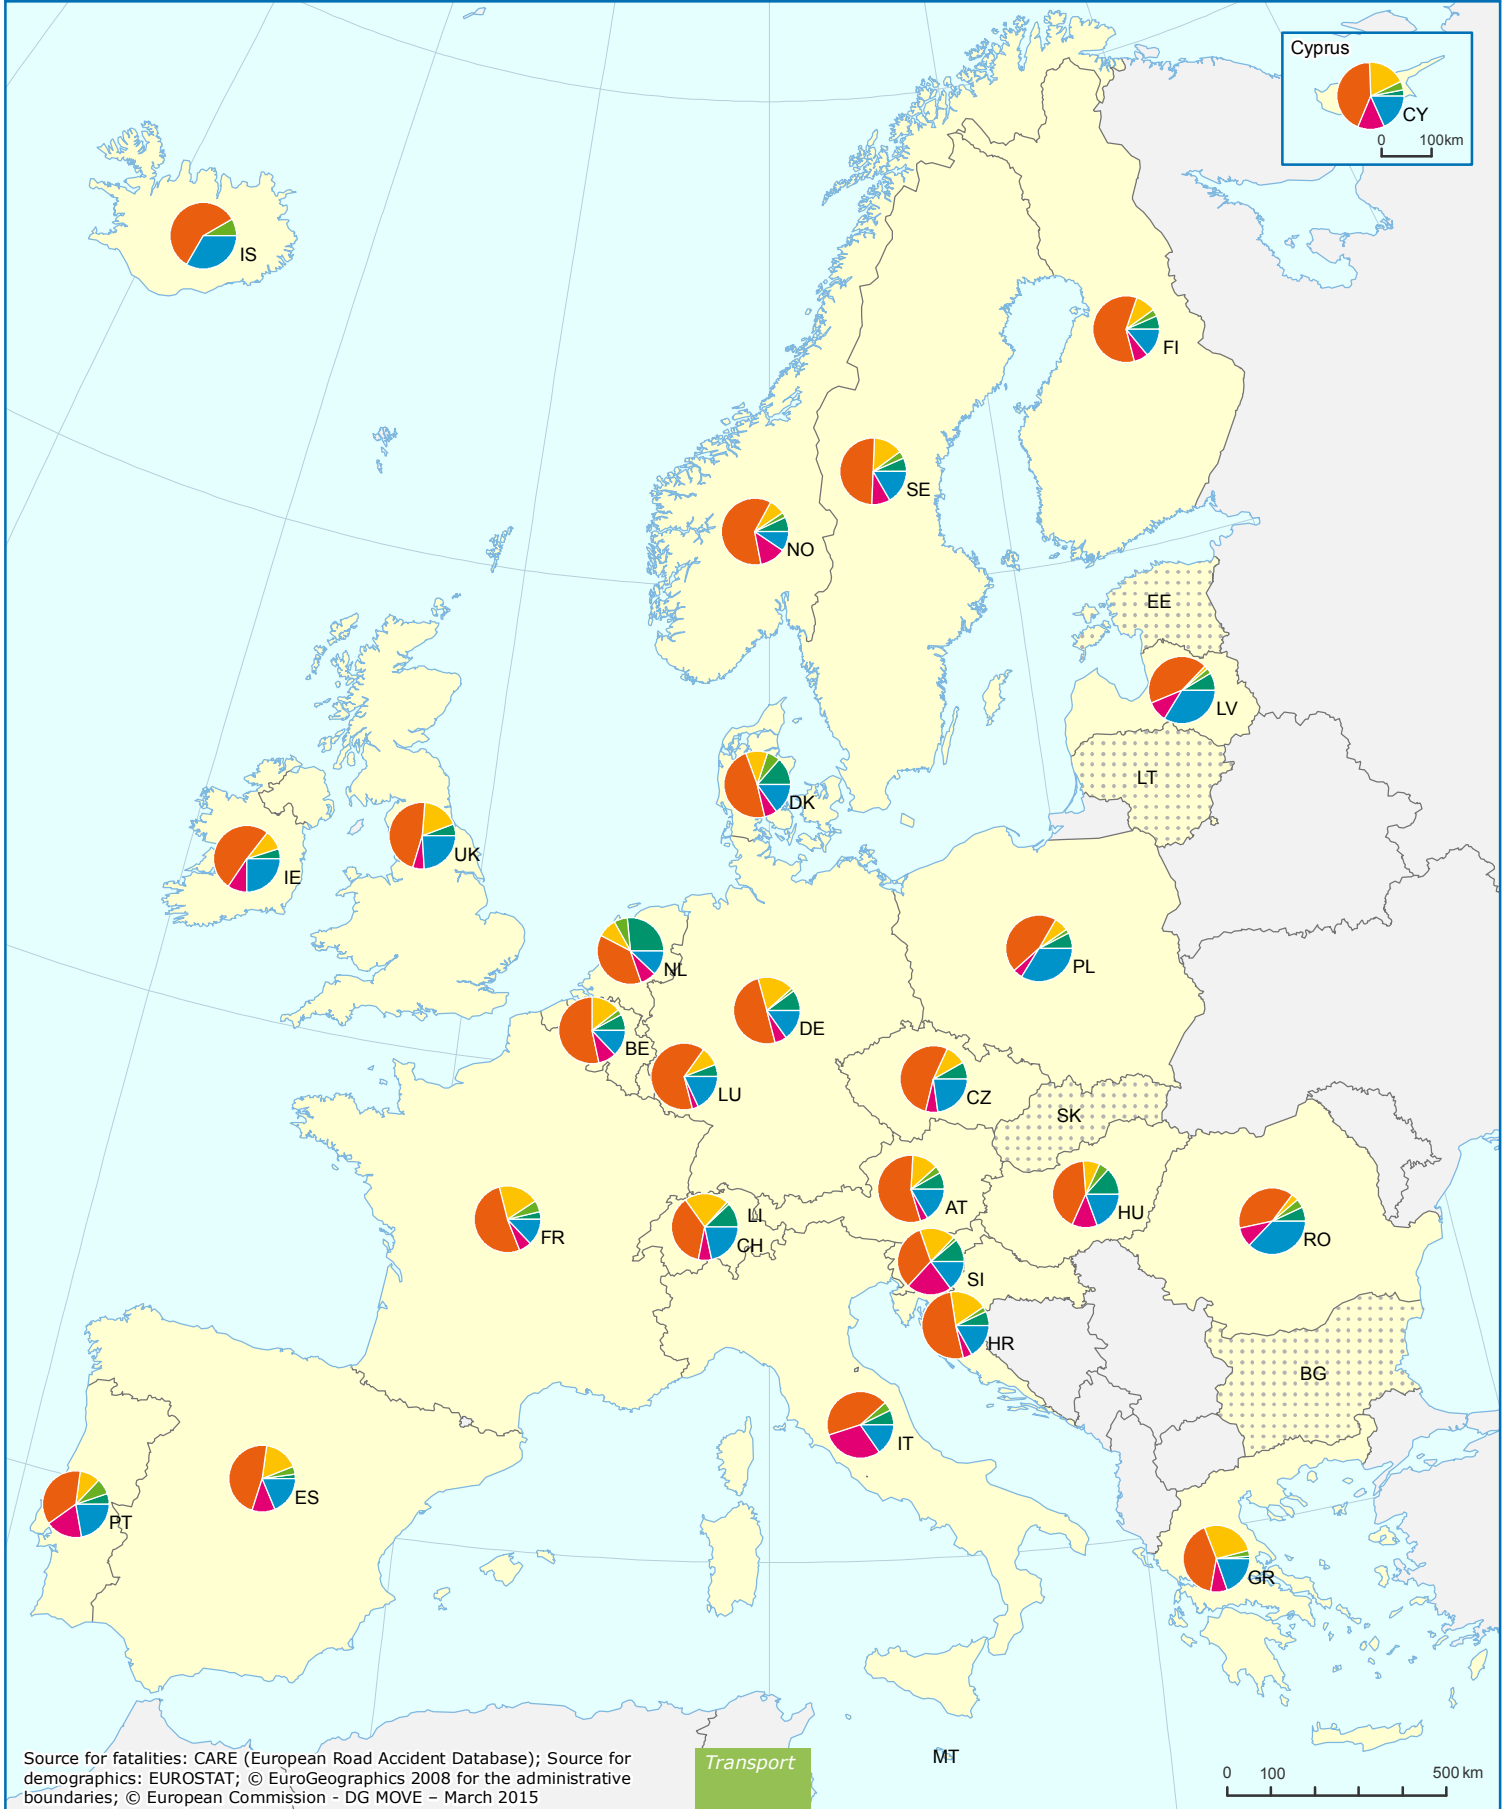

Road Deaths by Transport Mode 2011

data not available

Source for fatalities: CARE (European Road Accident Database); Source for demographics: EUROSTAT; © EuroGeographics 2008 for the administrative boundaries; © European Commission - DG MOVE - March 2015