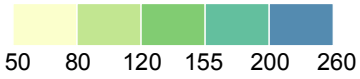

Road Deaths per Million Inhabitants 2008

The Elderly: Age >64

 /  1 000 000 Age >64

EU = 102