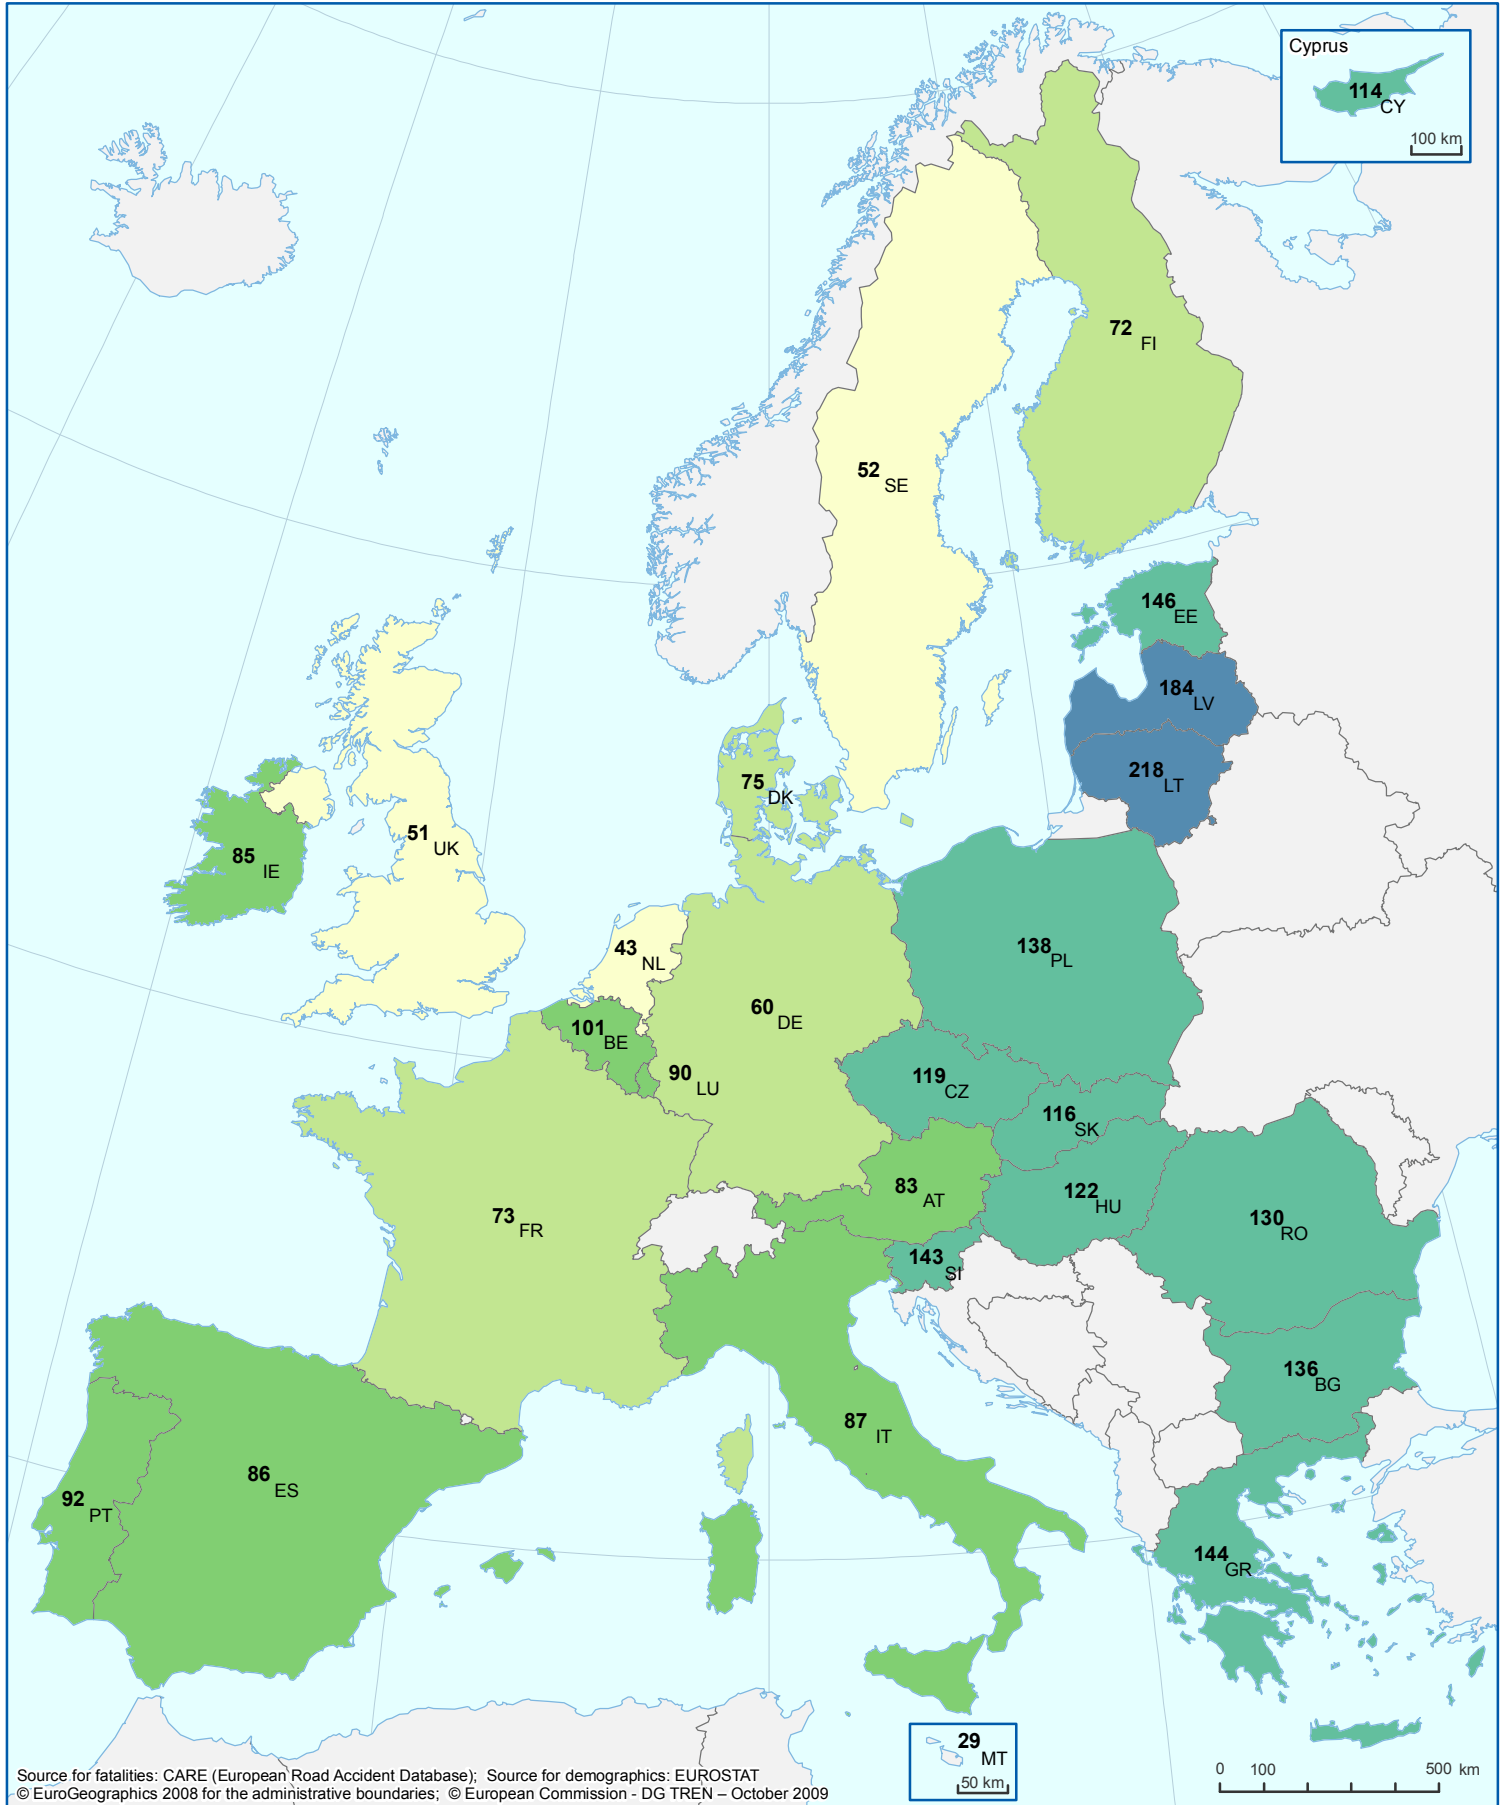

 /  1 000 000

Road Deaths per Million Inhabitants 2007

Source for fatalities: CARE (European Road Accident Database); Source for demographics: EUROSTAT
© EuroGeographics 2008 for the administrative boundaries; © European Commission - DG TREN - October 2009