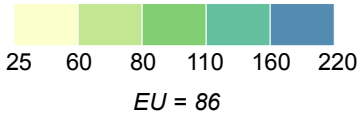

 /  1 000 000

Road Deaths per Million Inhabitants 2007

Source for fatalities: CARE (European Road Accident Database); Source for demographics: EUROSTAT
© EuroGeographics 2008 for the administrative boundaries; © European Commission - DG TREN - October 2009