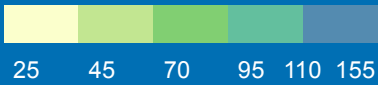

# Road Deaths per Million Inhabitants 2017

*The Elderly: Age >64*

data not available

Source for fatalities: CARE (European Road Accident Database); Source for demographics: EUROSTAT; © EuroGeographics 2008 for the administrative boundaries; © European Commission - DG MOVE - September 2018