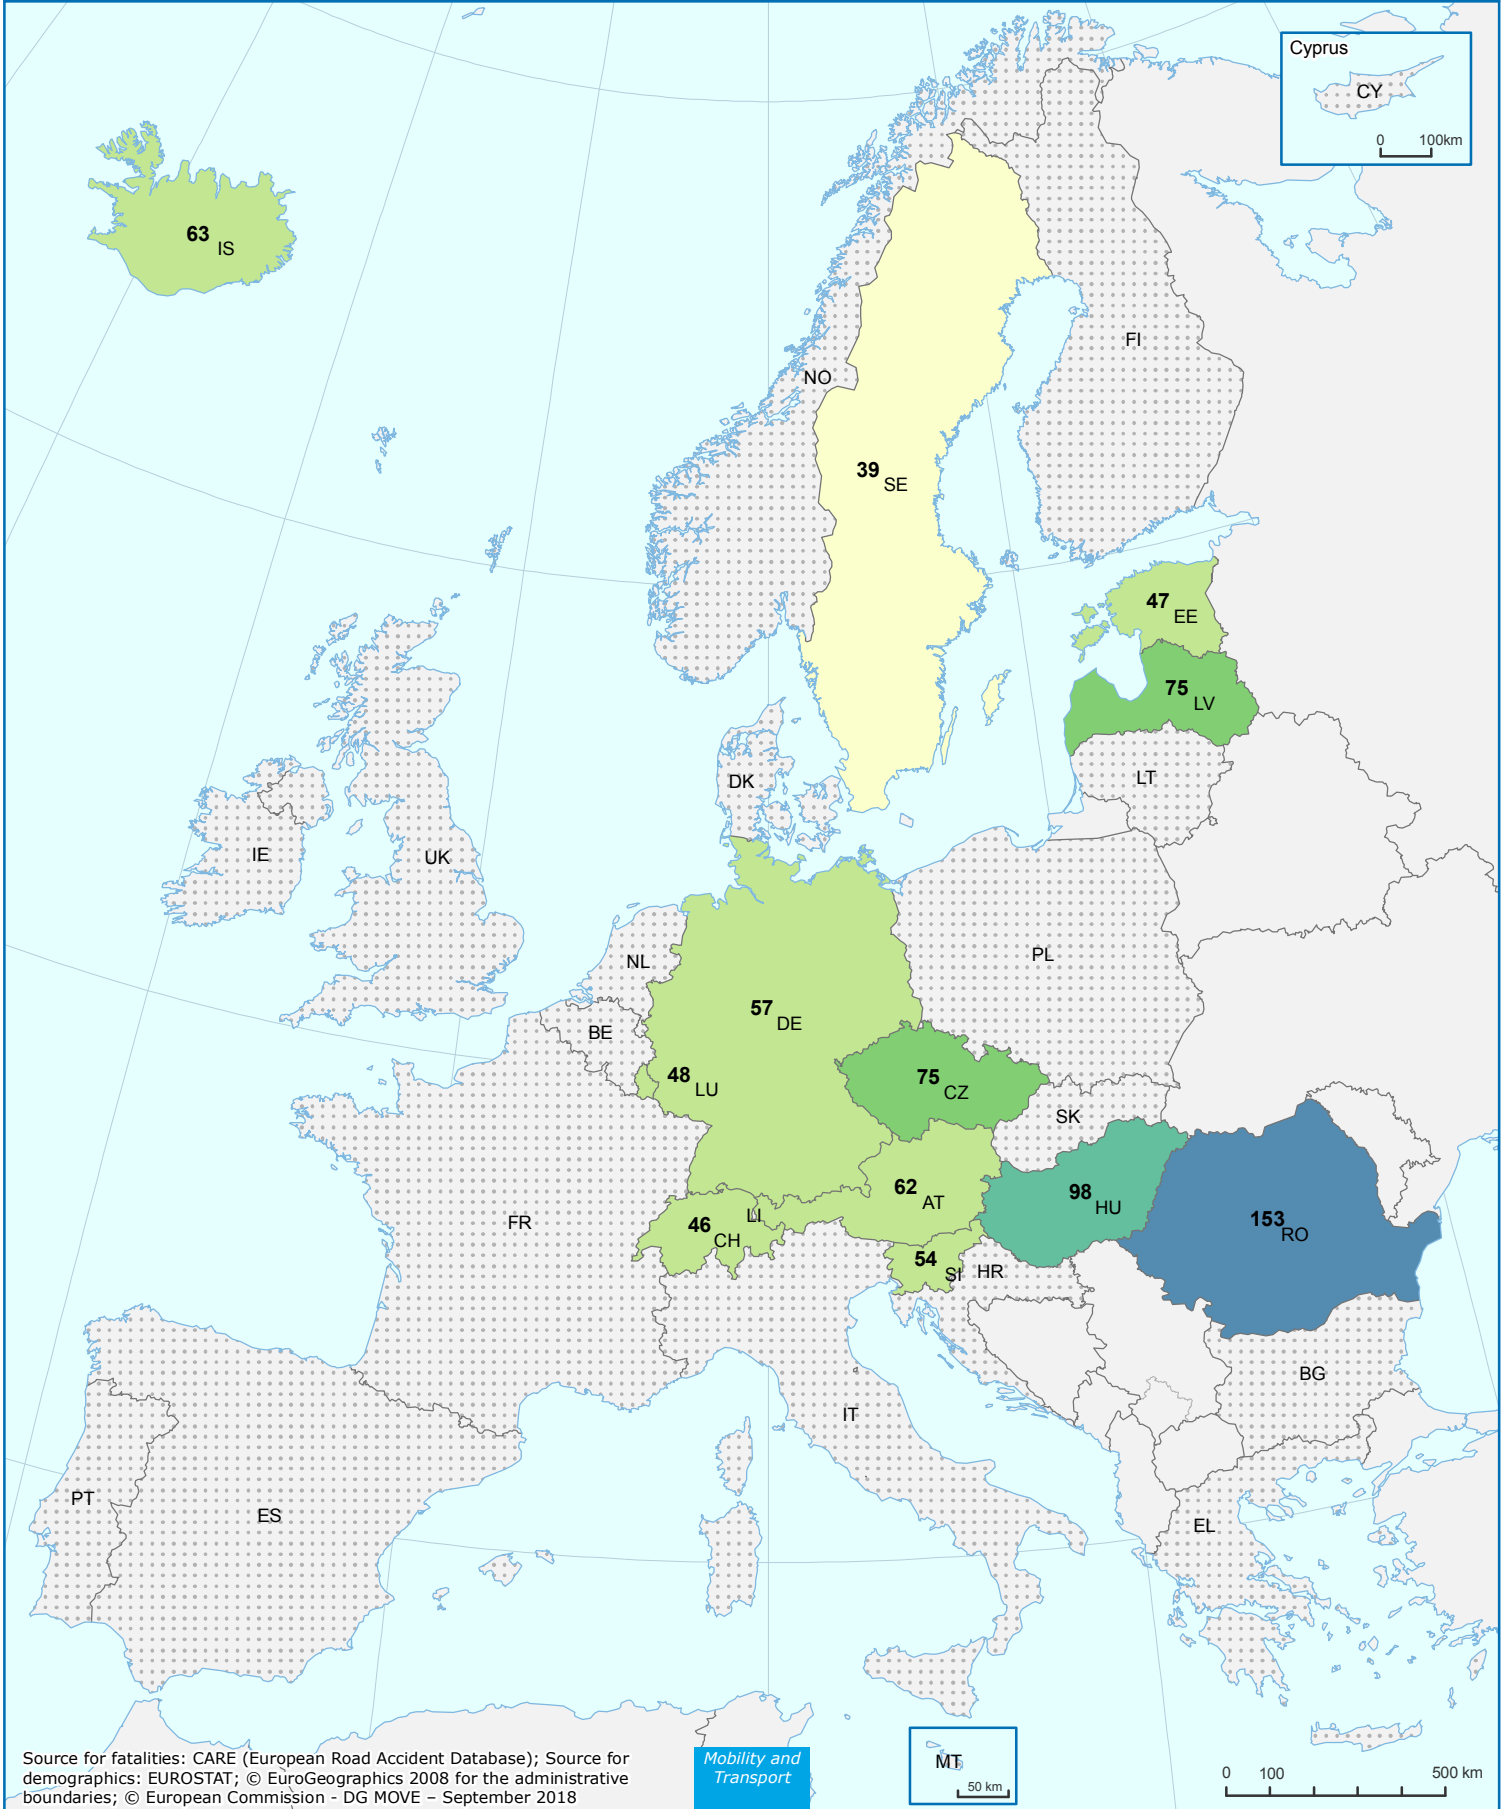

# Road Deaths per Million Inhabitants 2017

*The Elderly: Age >64*

data not available

Source for fatalities: CARE (European Road Accident Database); Source for demographics: EUROSTAT; © EuroGeographics 2008 for the administrative boundaries; © European Commission - DG MOVE - September 2018