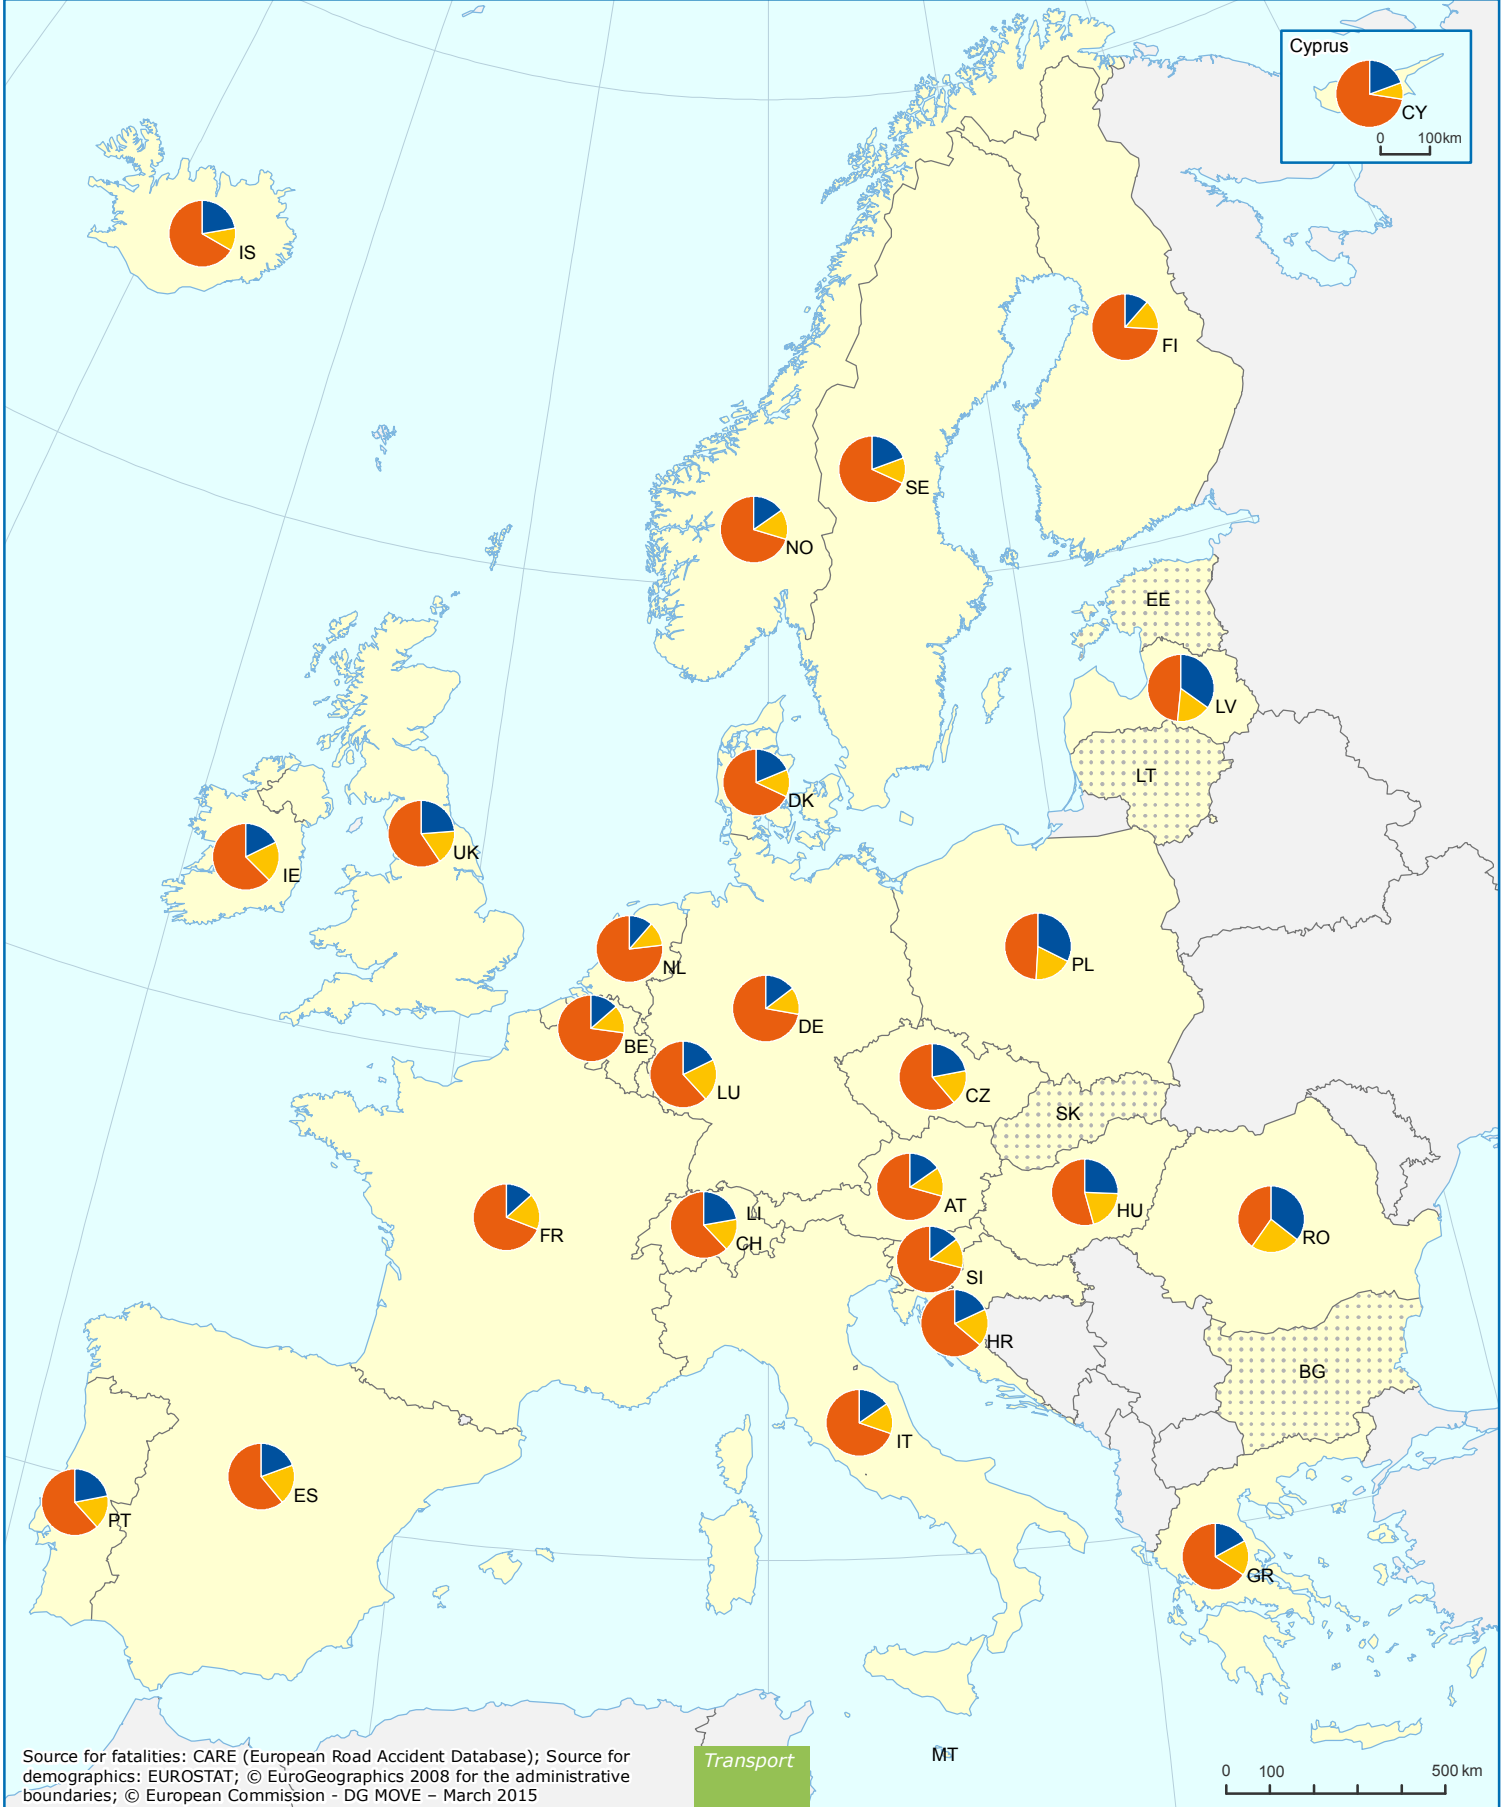

Road Deaths by User Type 2012

data not available

Source for fatalities: CARE (European Road Accident Database); Source for demographics: EUROSTAT; © EuroGeographics 2008 for the administrative boundaries; © European Commission - DG MOVE - March 2015