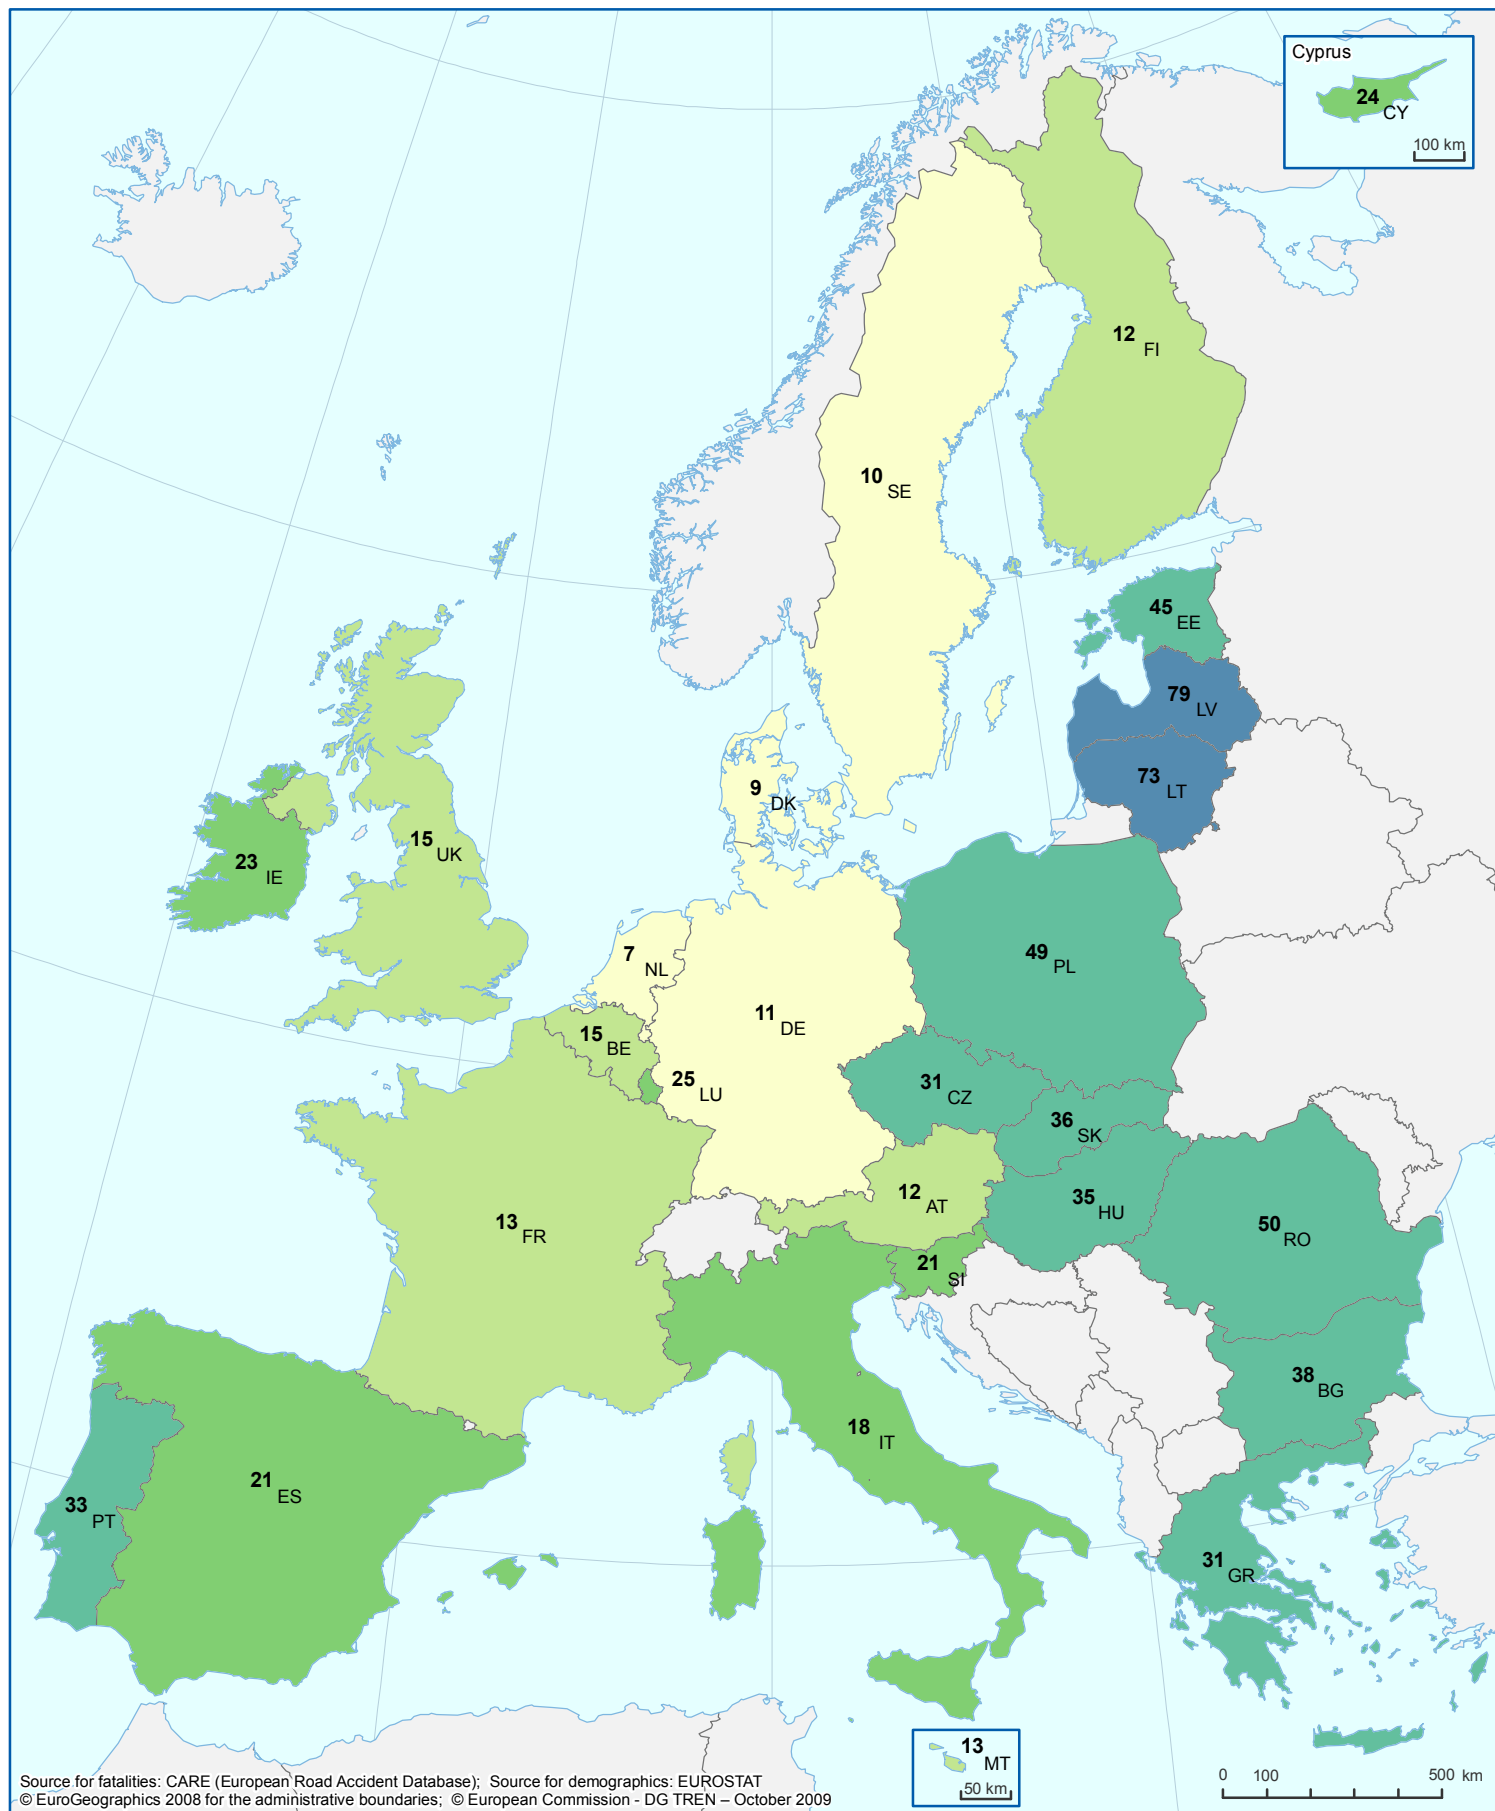

Road Deaths per Million Inhabitants 2001

Pedestrians

 / 1 000 000

EU = 22

Source for fatalities: CARE (European Road Accident Database); Source for demographics: EUROSTAT
© EuroGeographics 2008 for the administrative boundaries; © European Commission - DG TREN - October 2009