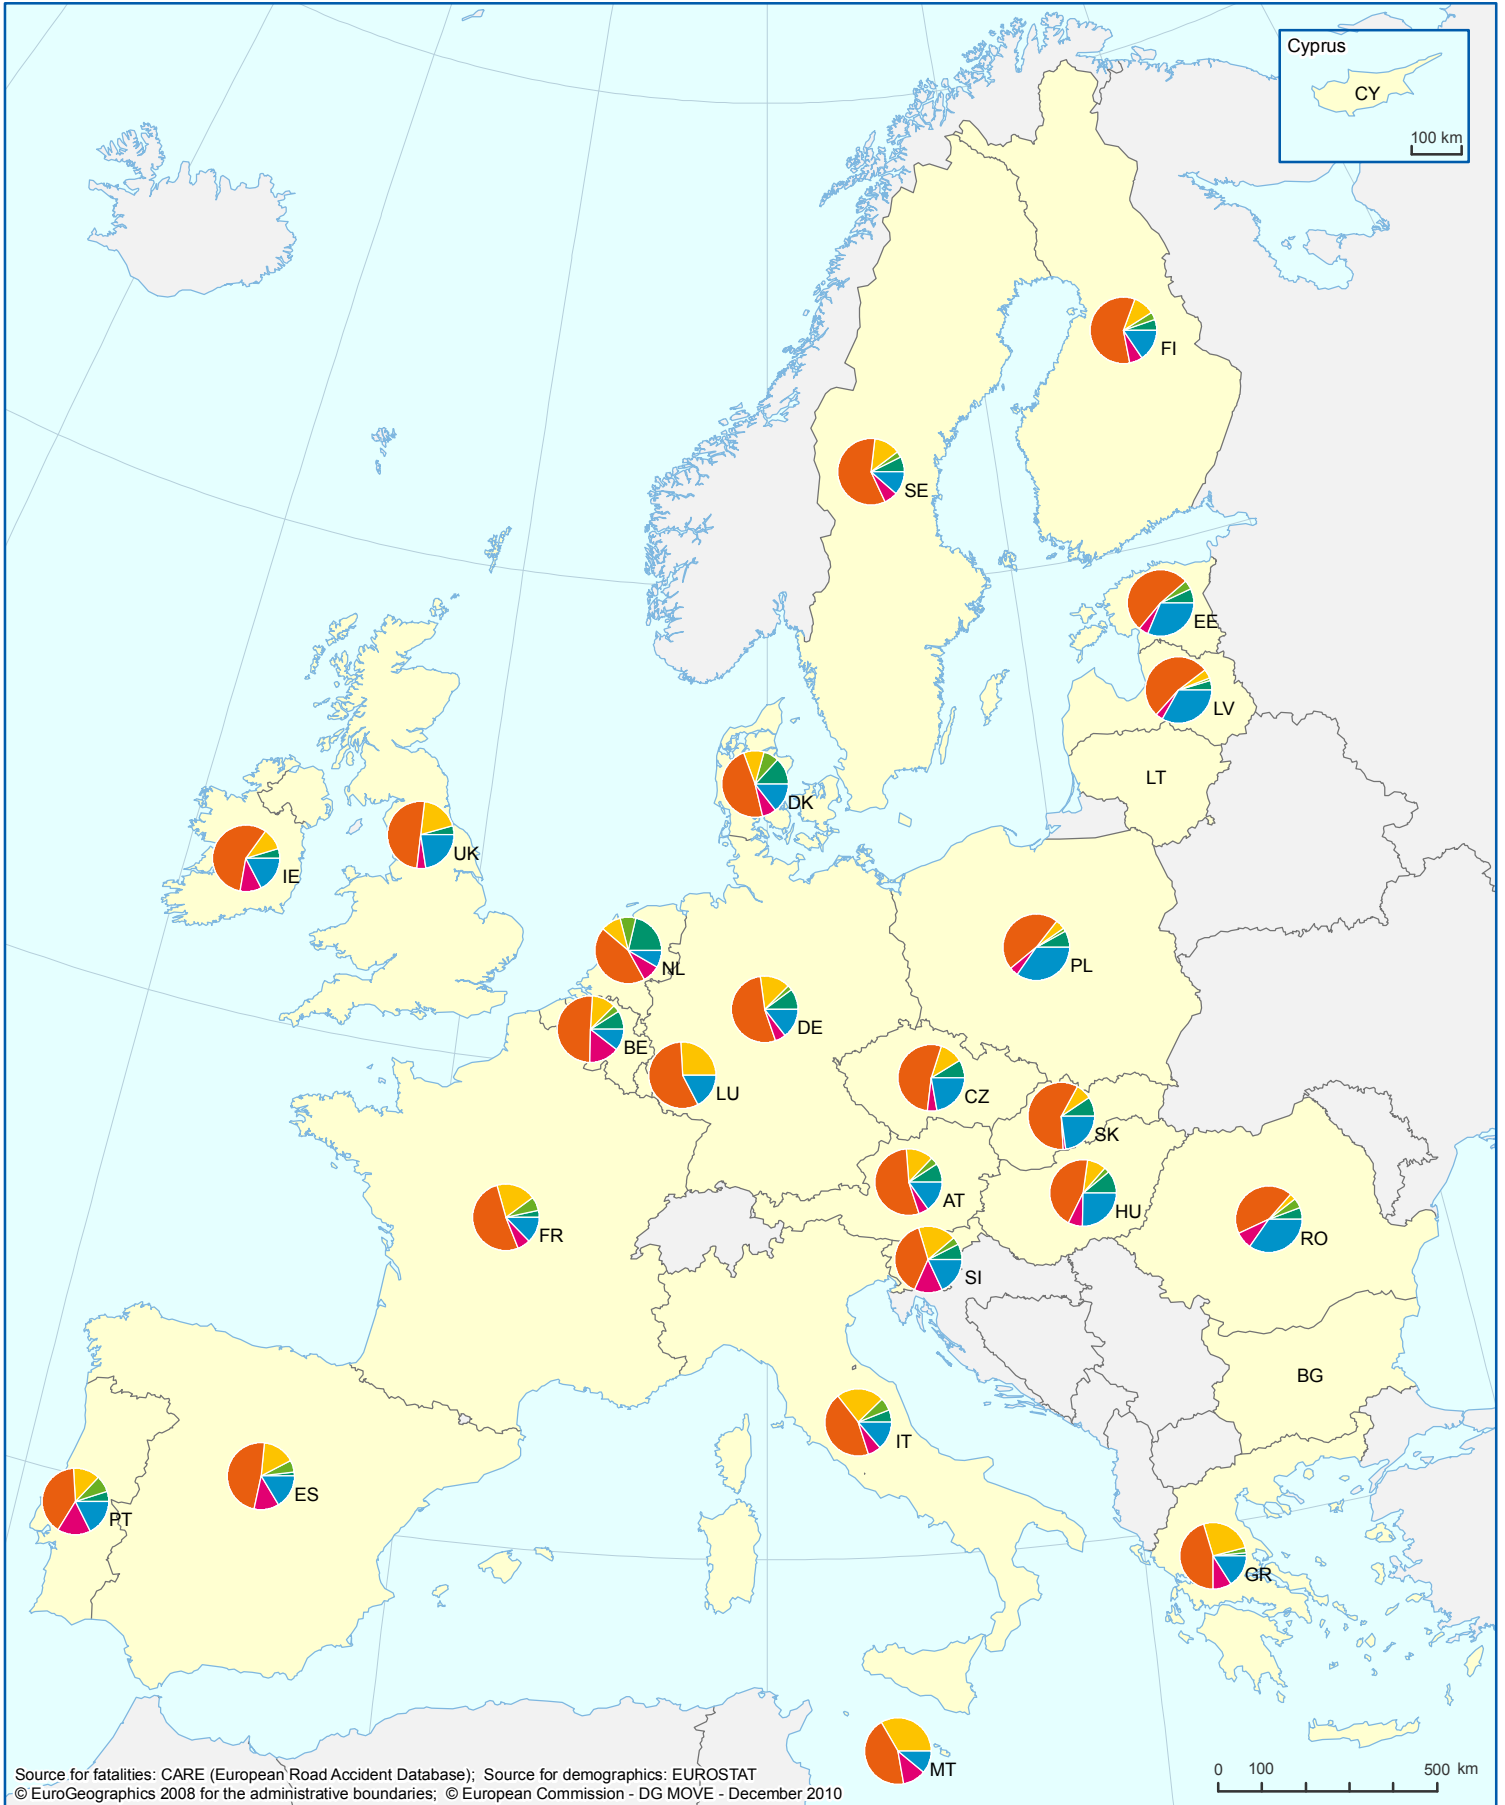

Road Deaths by Transport Mode 2008

Source for fatalities: CARE (European Road Accident Database); Source for demographics: EUROSTAT
© EuroGeographics 2008 for the administrative boundaries; © European Commission - DG MOVE - December 2010