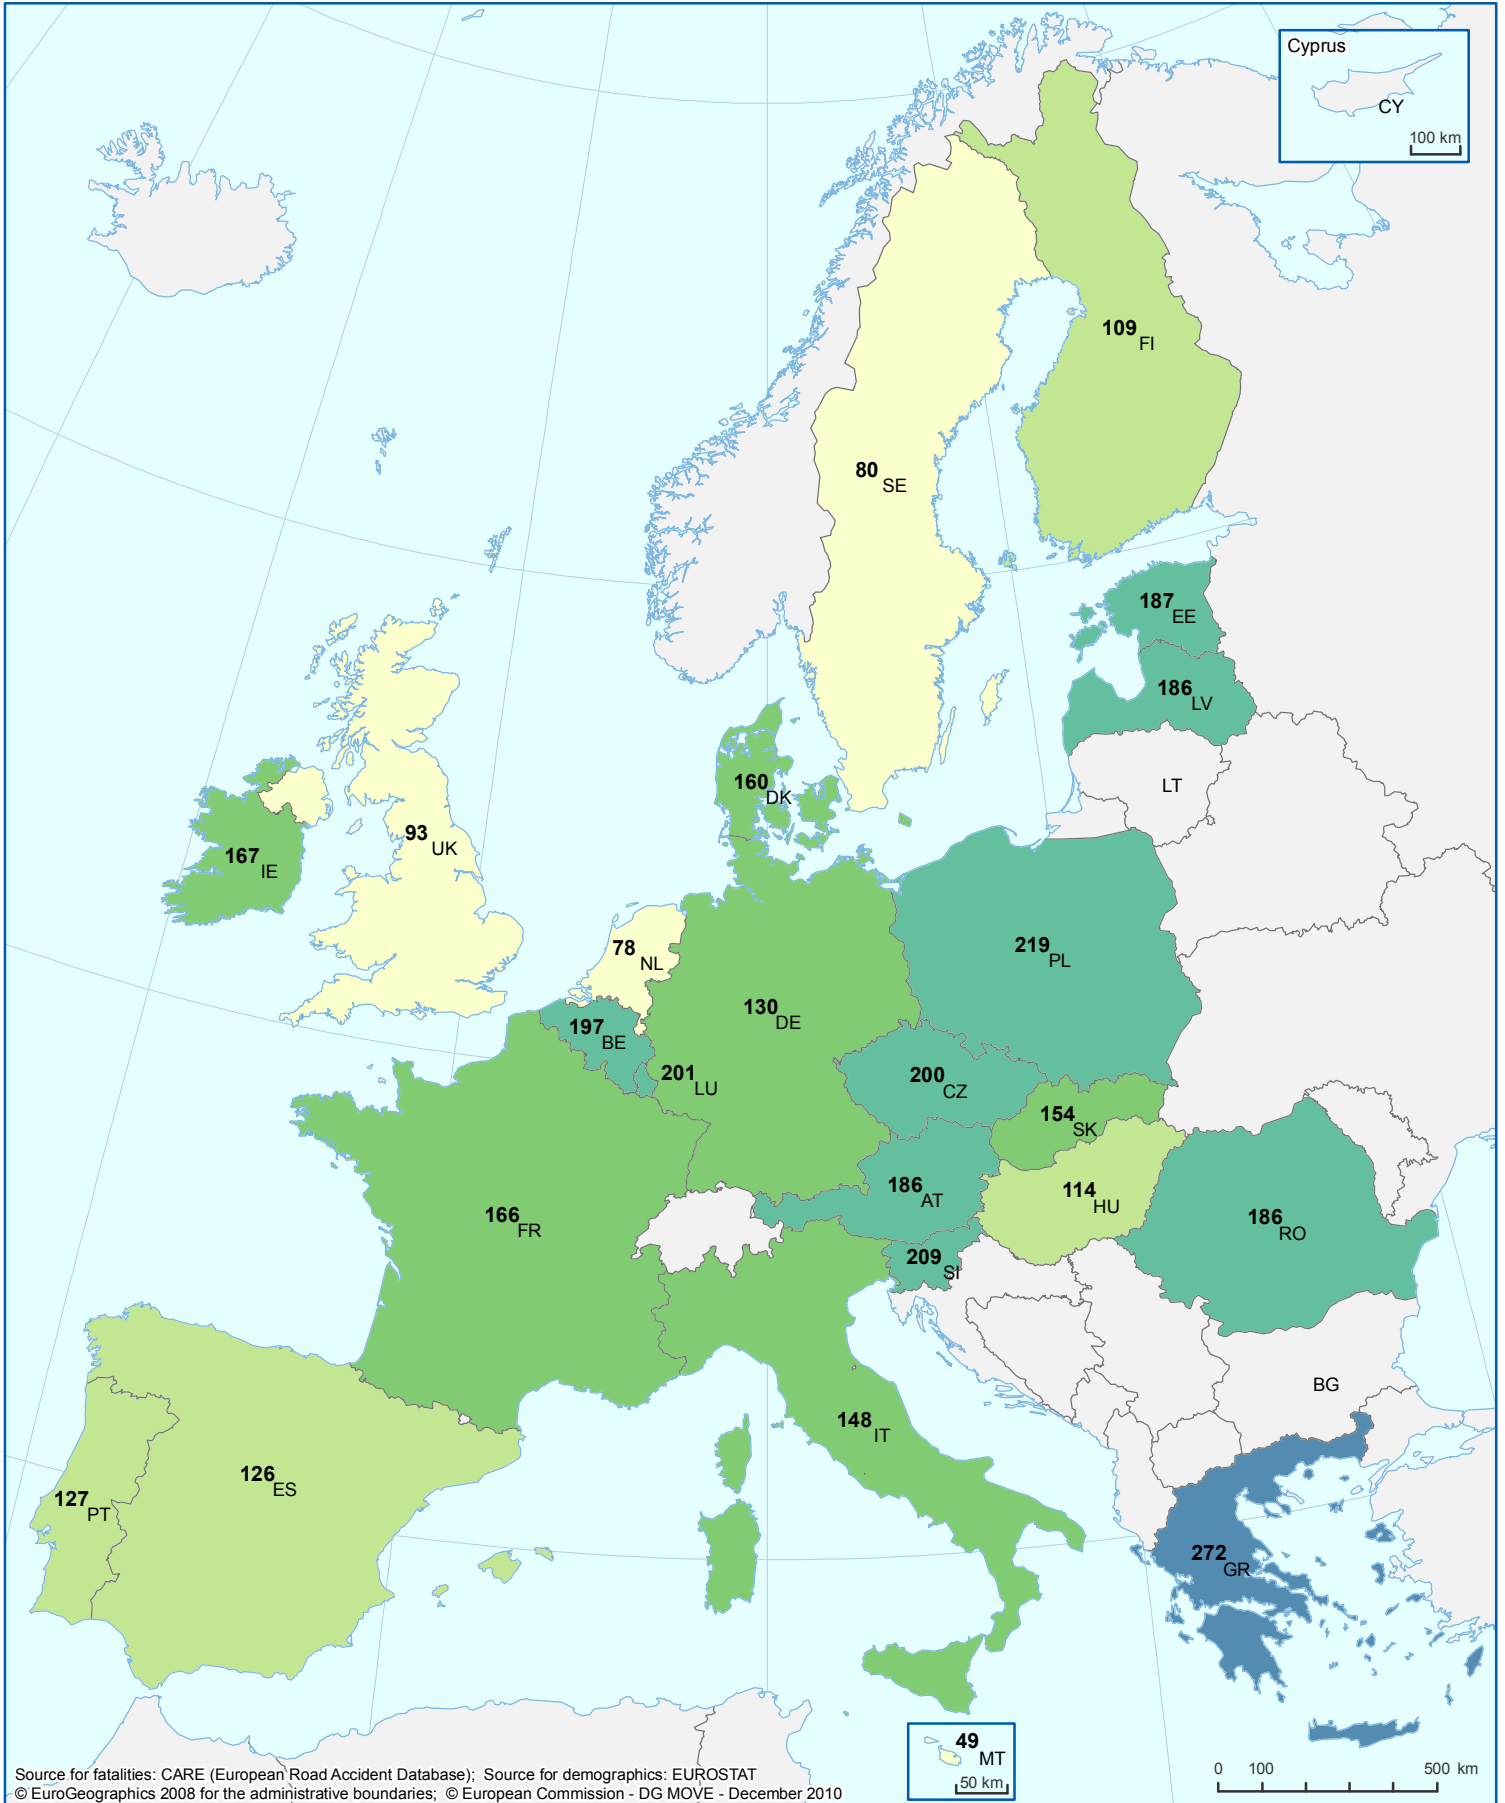

Road Deaths per Million Inhabitants 2008

Youngsters: Age 18–24

 /  1 000 000

EU = 158

Directorate-General
for Mobility
and Transport

Source for fatalities: CARE (European Road Accident Database); Source for demographics: EUROSTAT
© EuroGeographics 2008 for the administrative boundaries; © European Commission - DG MOVE - December 2010