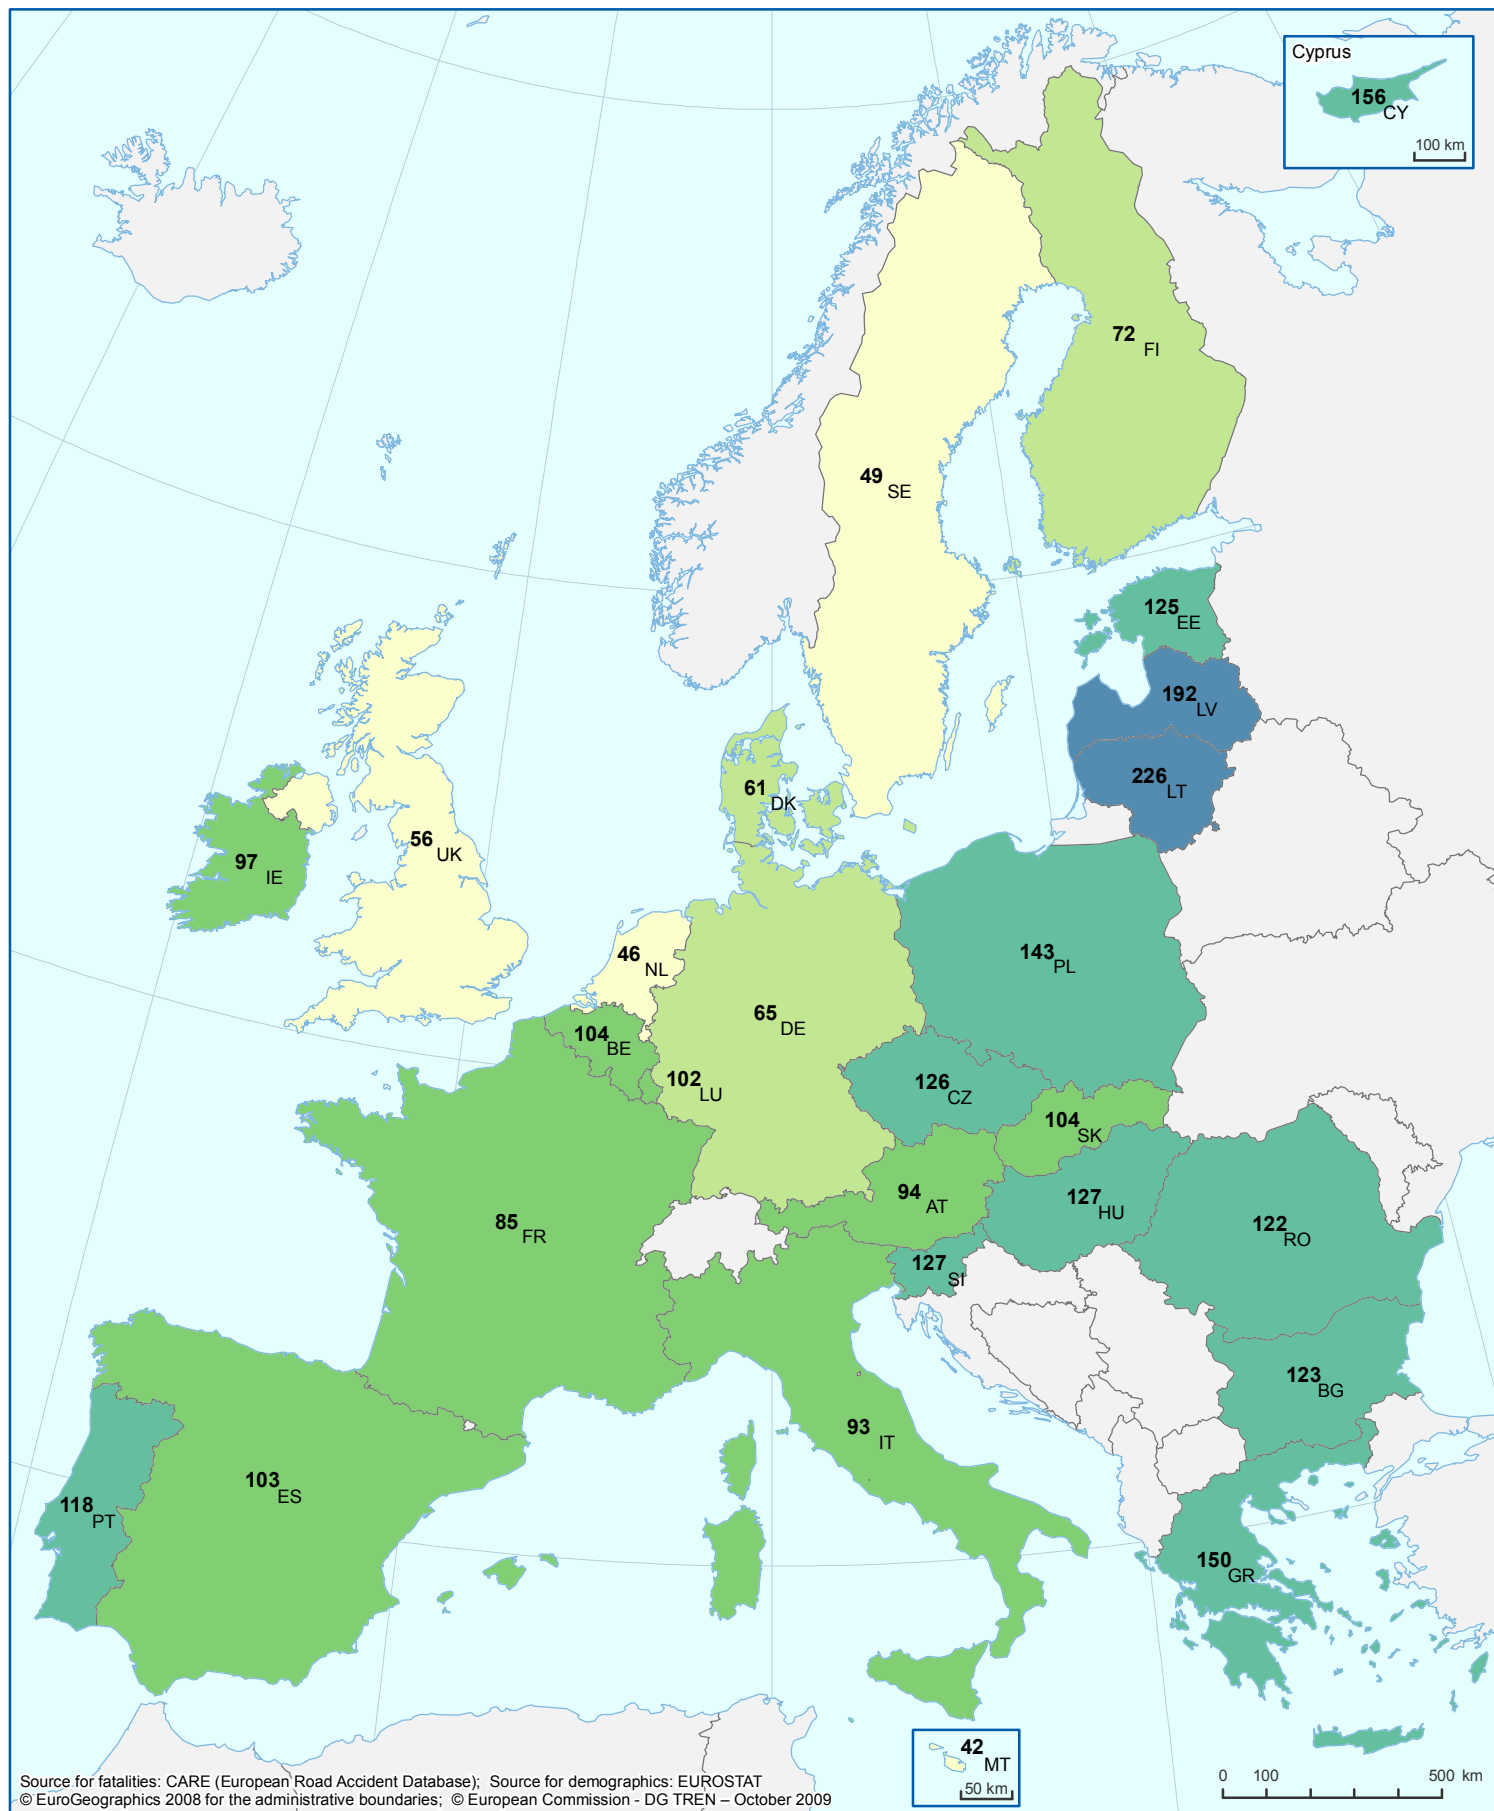

 / 1 000 000

Road Deaths per Million Inhabitants 2005

EU = 92

Directorate-General
for Energy
and Transport

Source for fatalities: CARE (European Road Accident Database); Source for demographics: EUROSTAT
© EuroGeographics 2008 for the administrative boundaries; © European Commission - DG TREN - October 2009

0 100 500 km