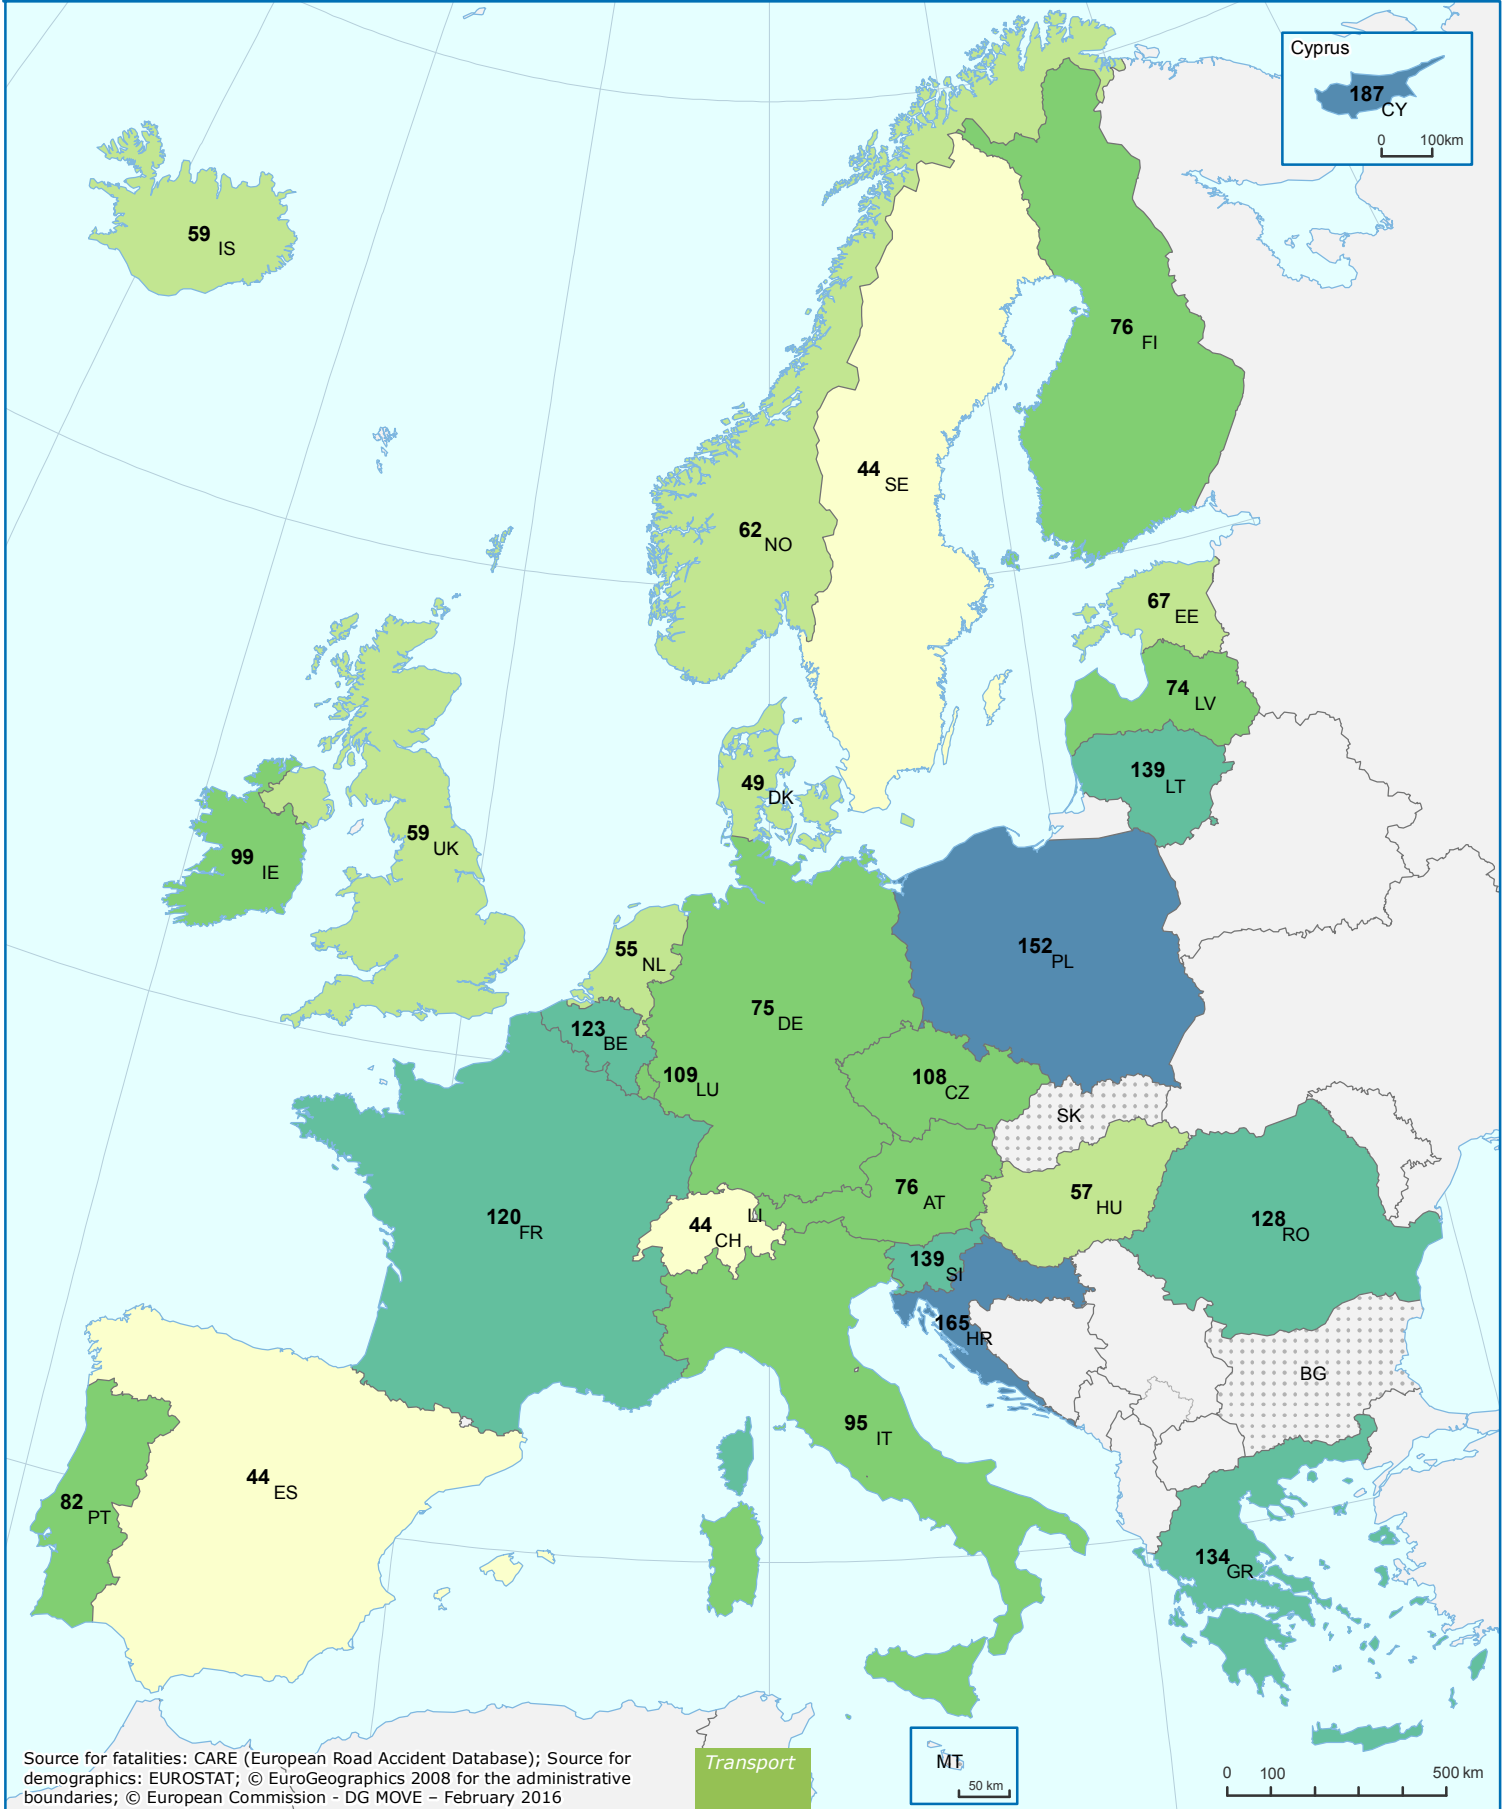

Road Deaths per Million Inhabitants 2013

Young People: Age 18-24

data not available

Source for fatalities: CARE (European Road Accident Database); Source for demographics: EUROSTAT; © EuroGeographics 2008 for the administrative boundaries; © European Commission - DG MOVE - February 2016

Transport