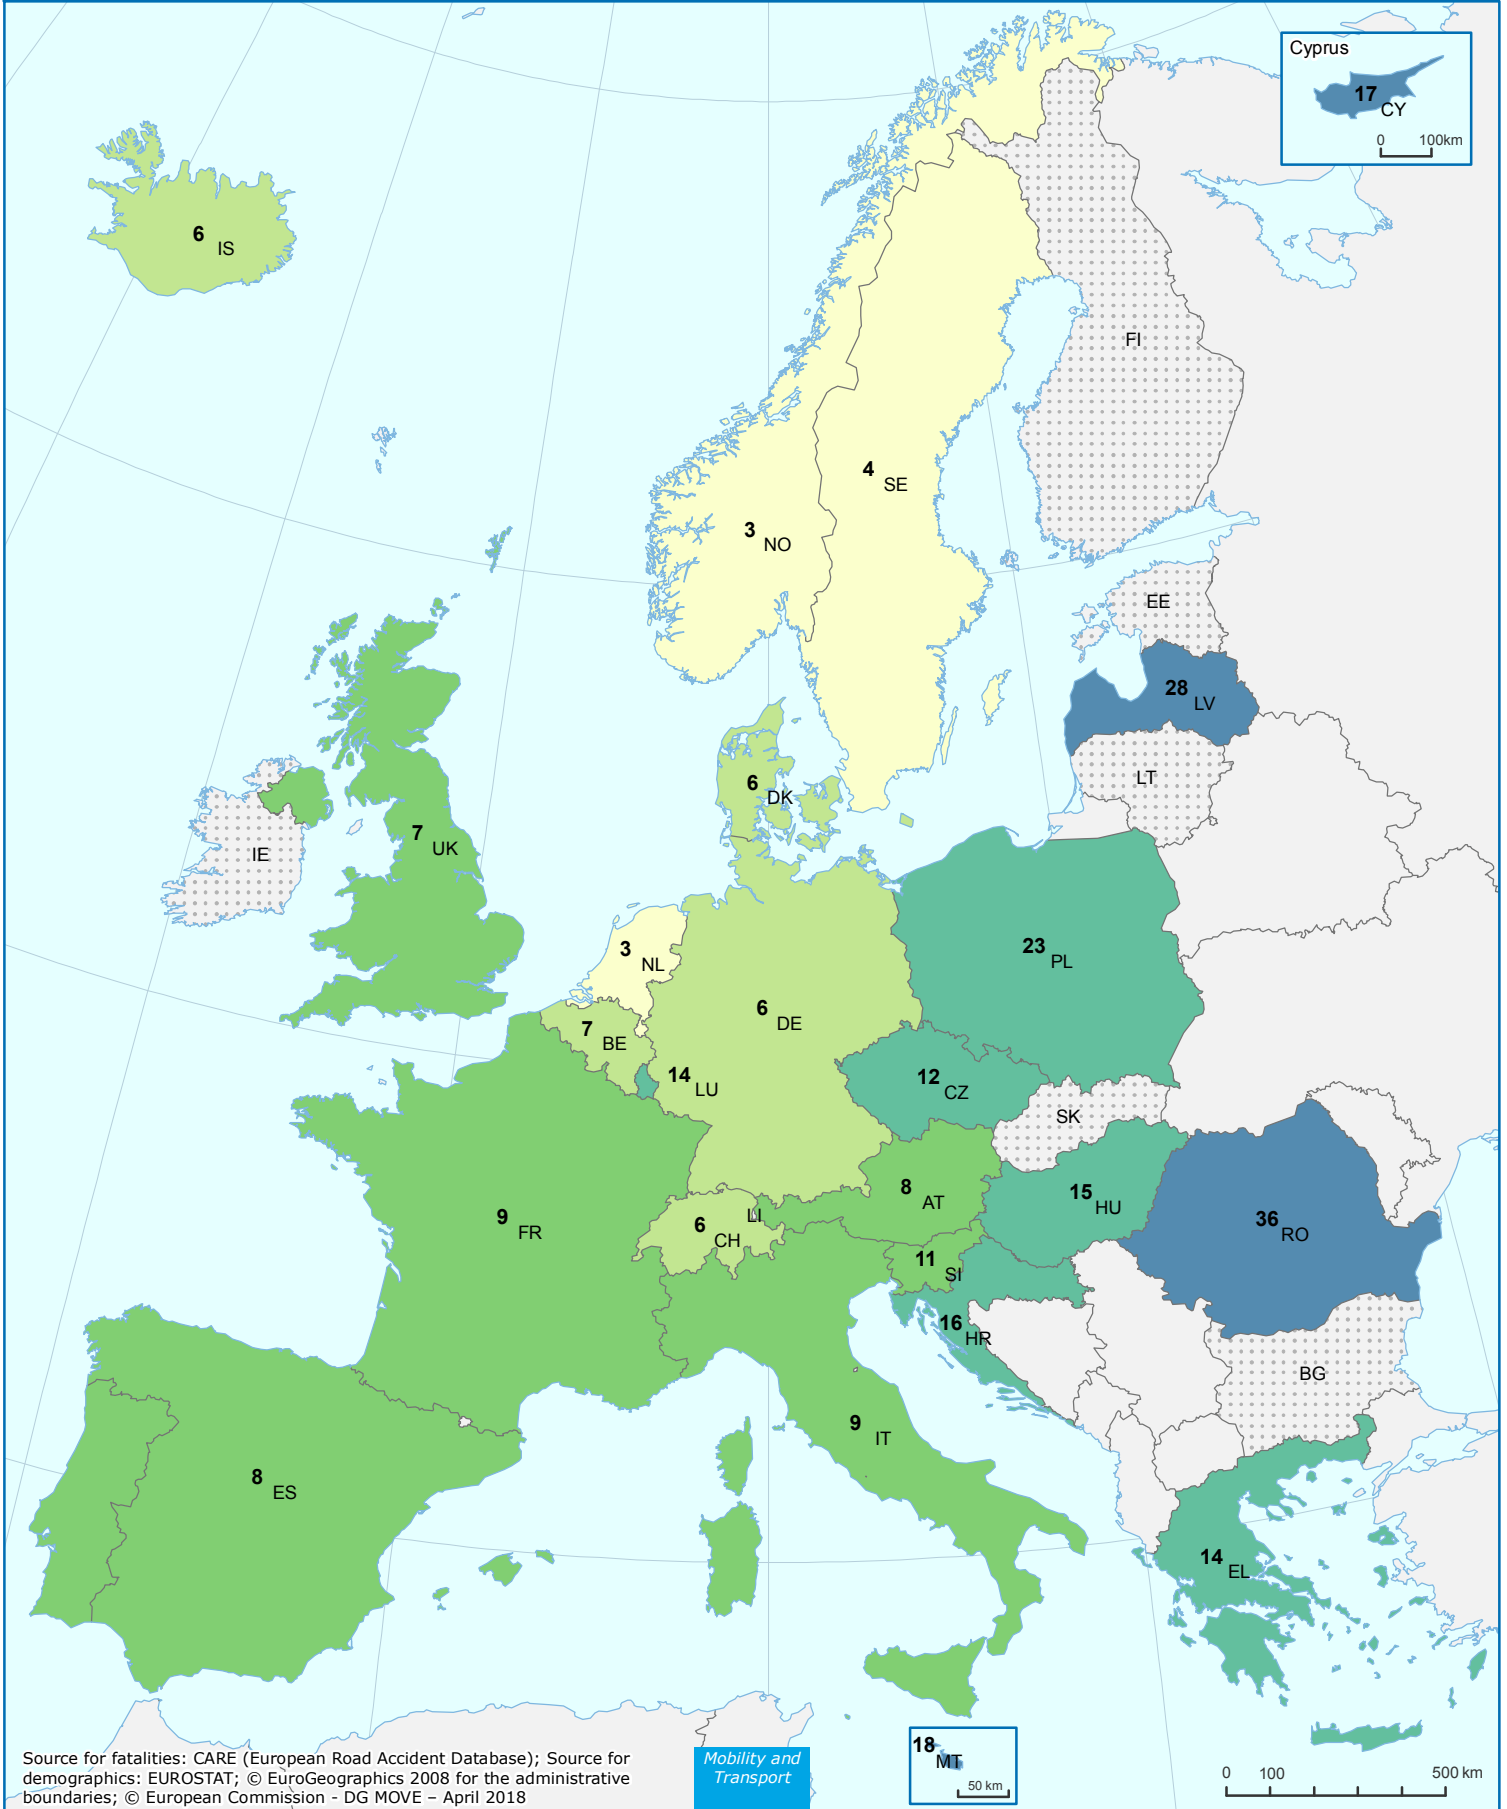

Road Deaths per Million Inhabitants 2016

Pedestrians

data not available

Source for fatalities: CARE (European Road Accident Database); Source for demographics: EUROSTAT; © EuroGeographics 2008 for the administrative boundaries; © European Commission - DG MOVE - April 2018