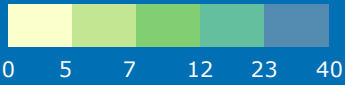

Road Deaths per Million Inhabitants 2016

Pedestrians

data not available

Source for fatalities: CARE (European Road Accident Database); Source for demographics: EUROSTAT; © EuroGeographics 2008 for the administrative boundaries; © European Commission - DG MOVE - April 2018