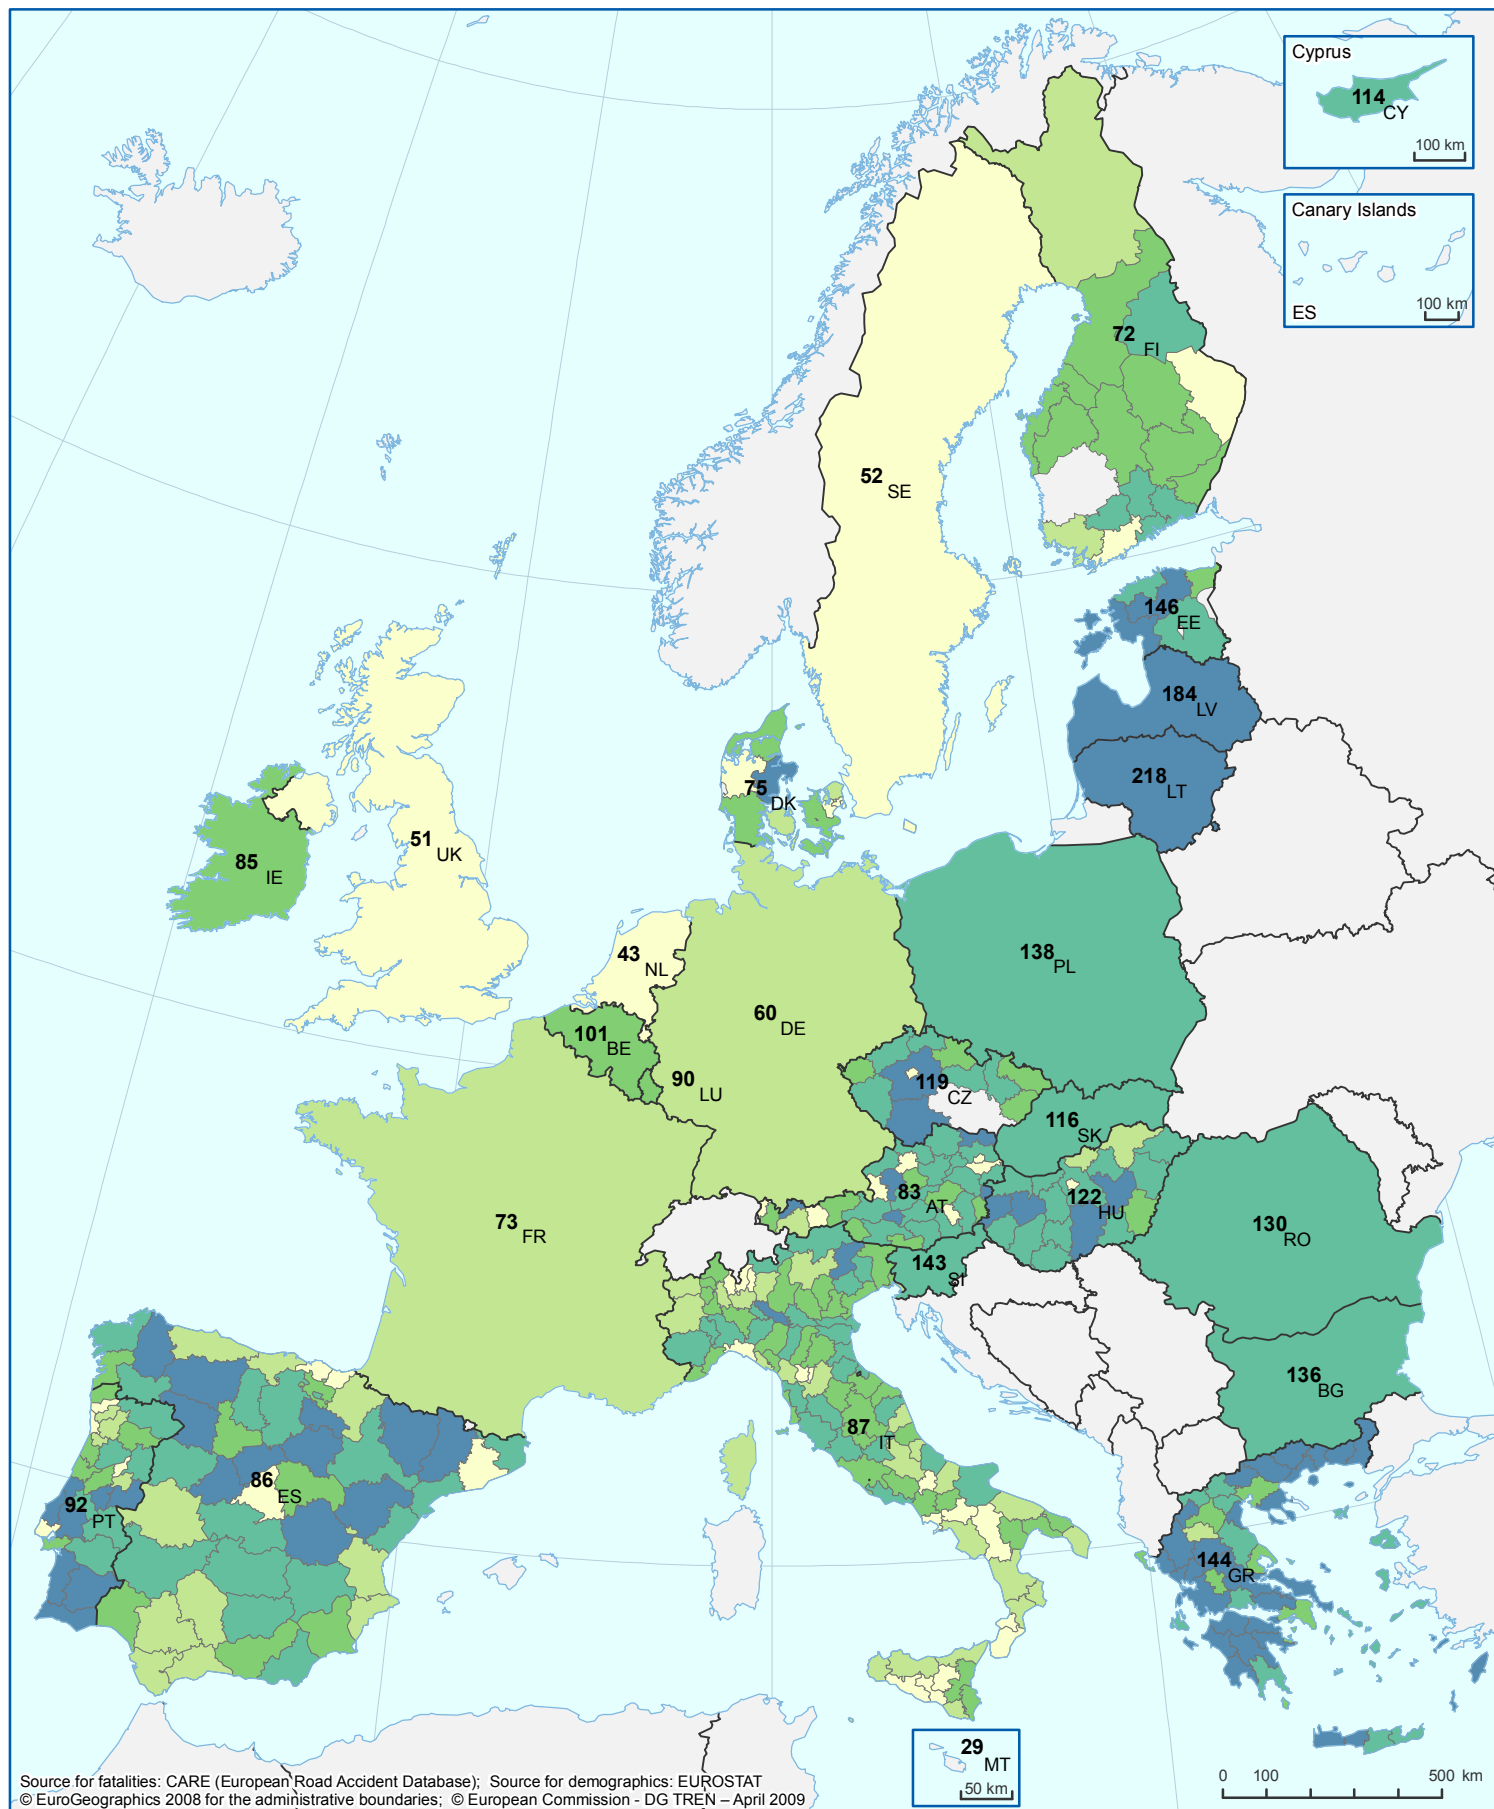

# Road Deaths per Million Inhabitants 2007

NUTS-3 Regions

 / 1 000 000

EU = 86

Source for fatalities: CARE (European Road Accident Database); Source for demographics: EUROSTAT  
© EuroGeographics 2008 for the administrative boundaries; © European Commission - DG TREN - April 2009