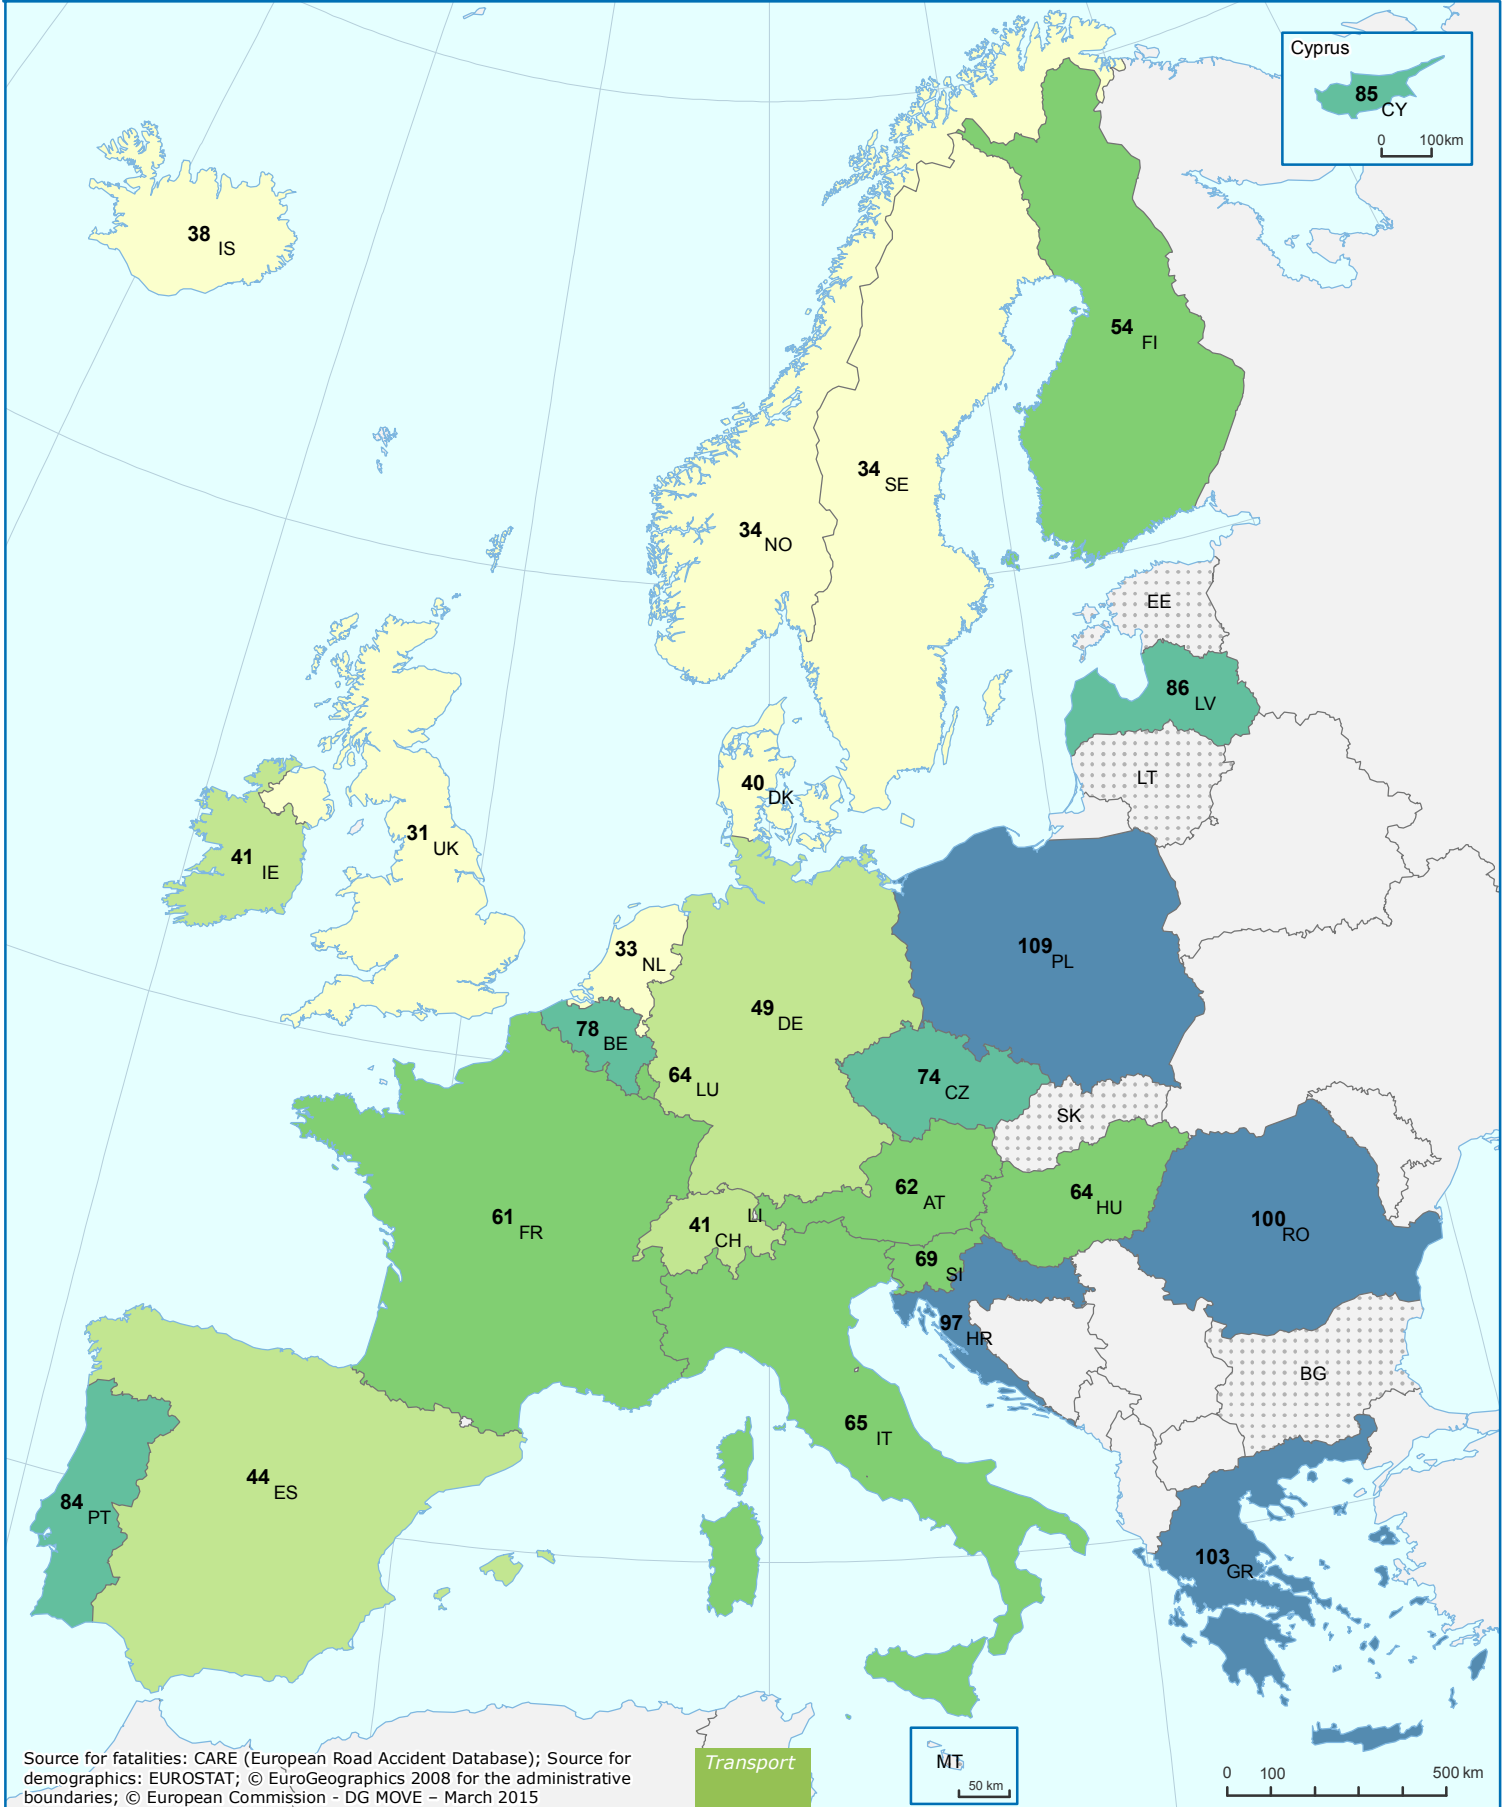

Road Deaths per Million Inhabitants 2011

data not available

Source for fatalities: CARE (European Road Accident Database); Source for demographics: EUROSTAT; © EuroGeographics 2008 for the administrative boundaries; © European Commission - DG MOVE - March 2015