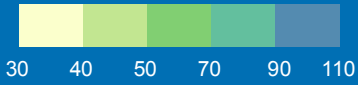

Road Deaths per Million Inhabitants 2011

data not available

Source for fatalities: CARE (European Road Accident Database); Source for demographics: EUROSTAT; © EuroGeographics 2008 for the administrative boundaries; © European Commission - DG MOVE - March 2015