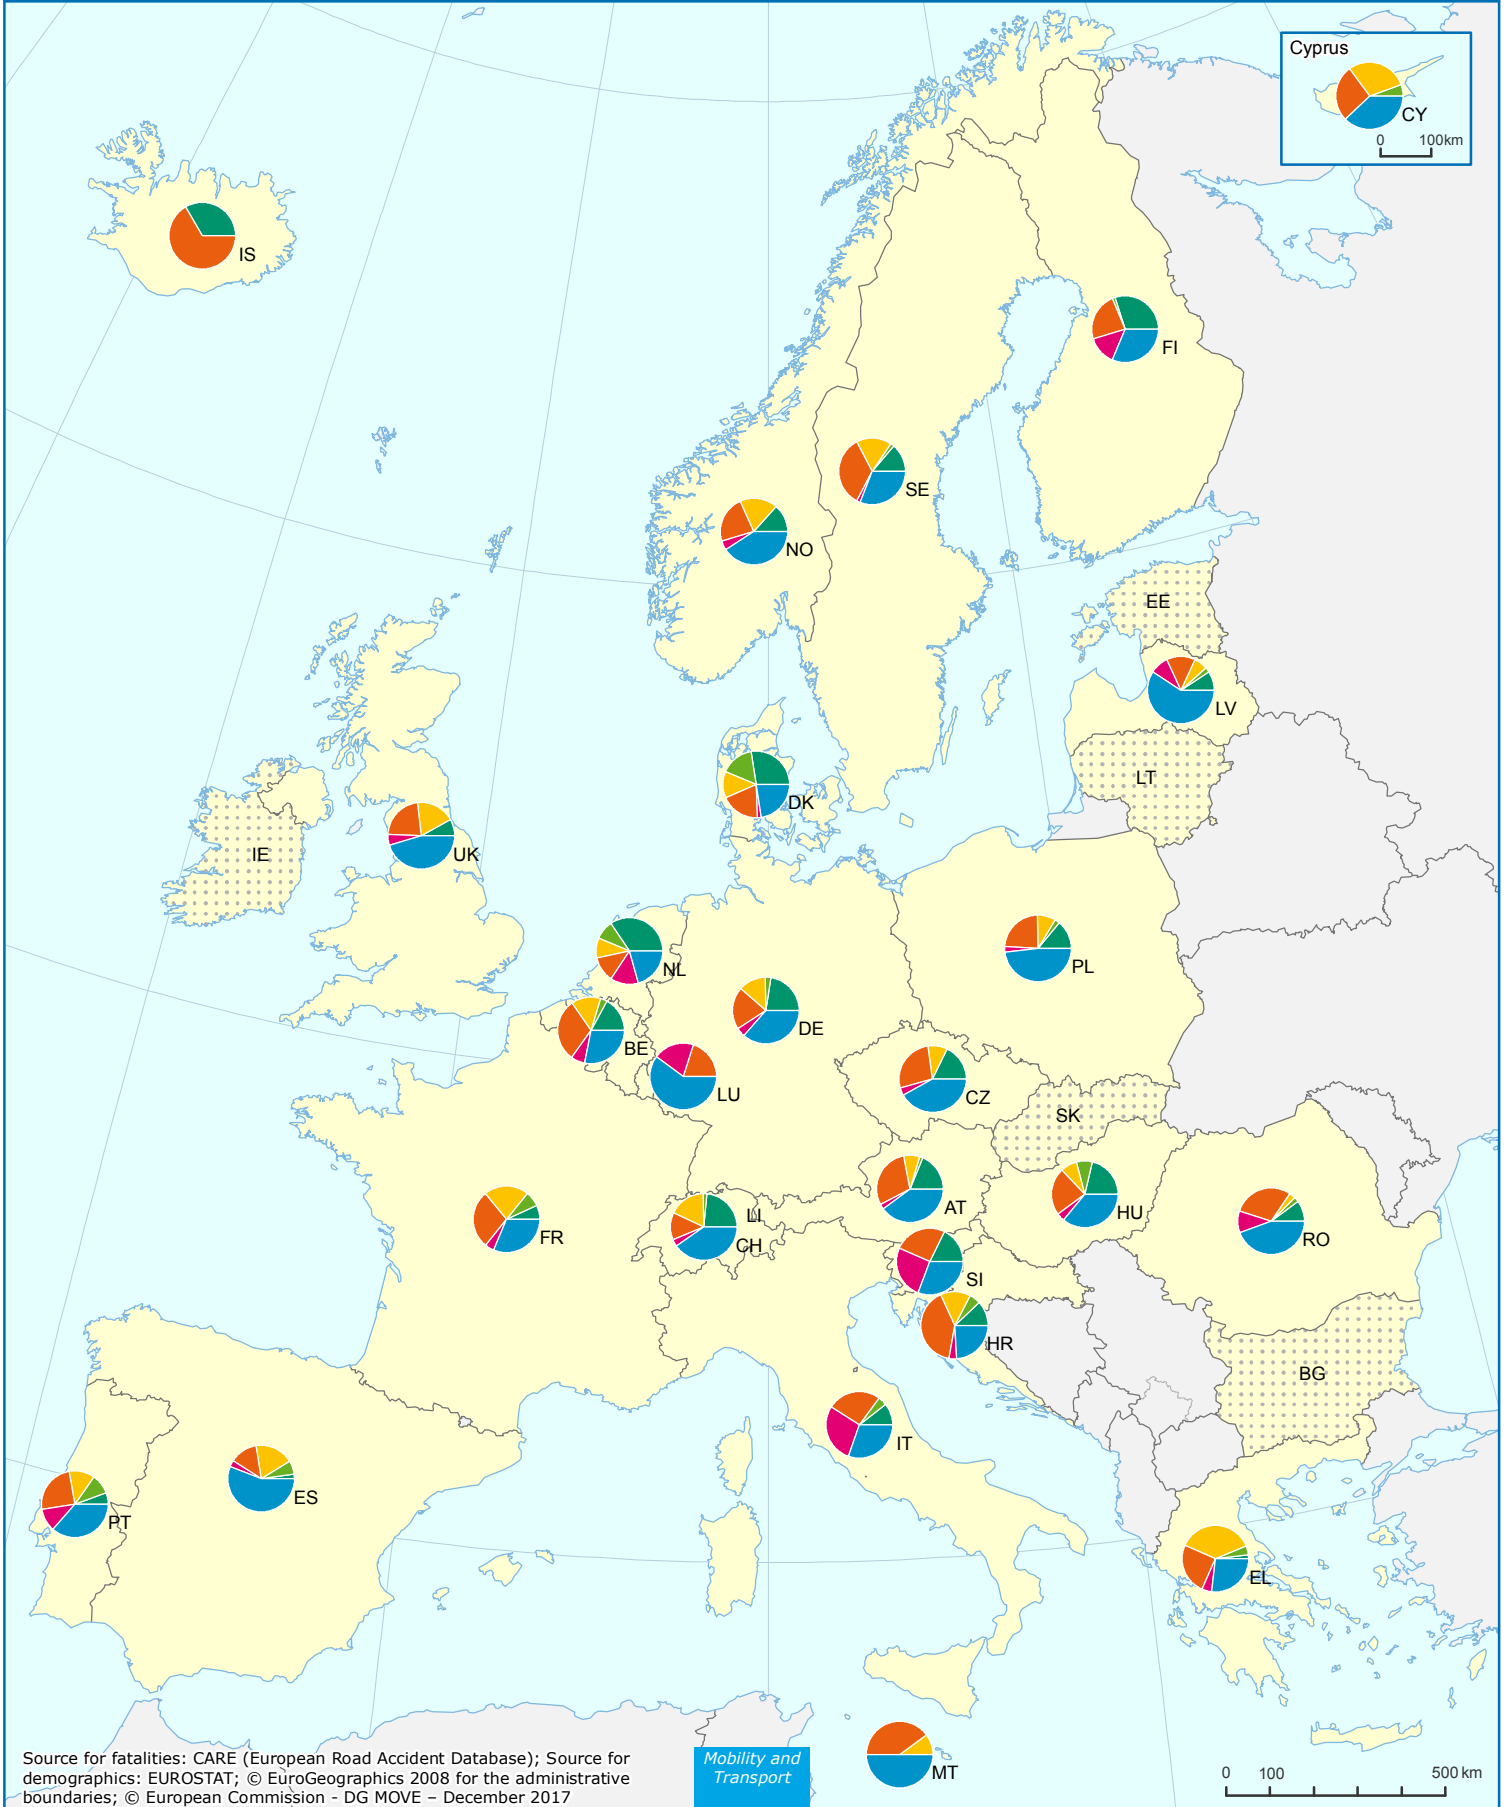

Road Deaths by Transport Mode 2015

Inside Built-Up Areas

data not available

Source for fatalities: CARE (European Road Accident Database); Source for demographics: EUROSTAT; © EuroGeographics 2008 for the administrative boundaries; © European Commission - DG MOVE - December 2017