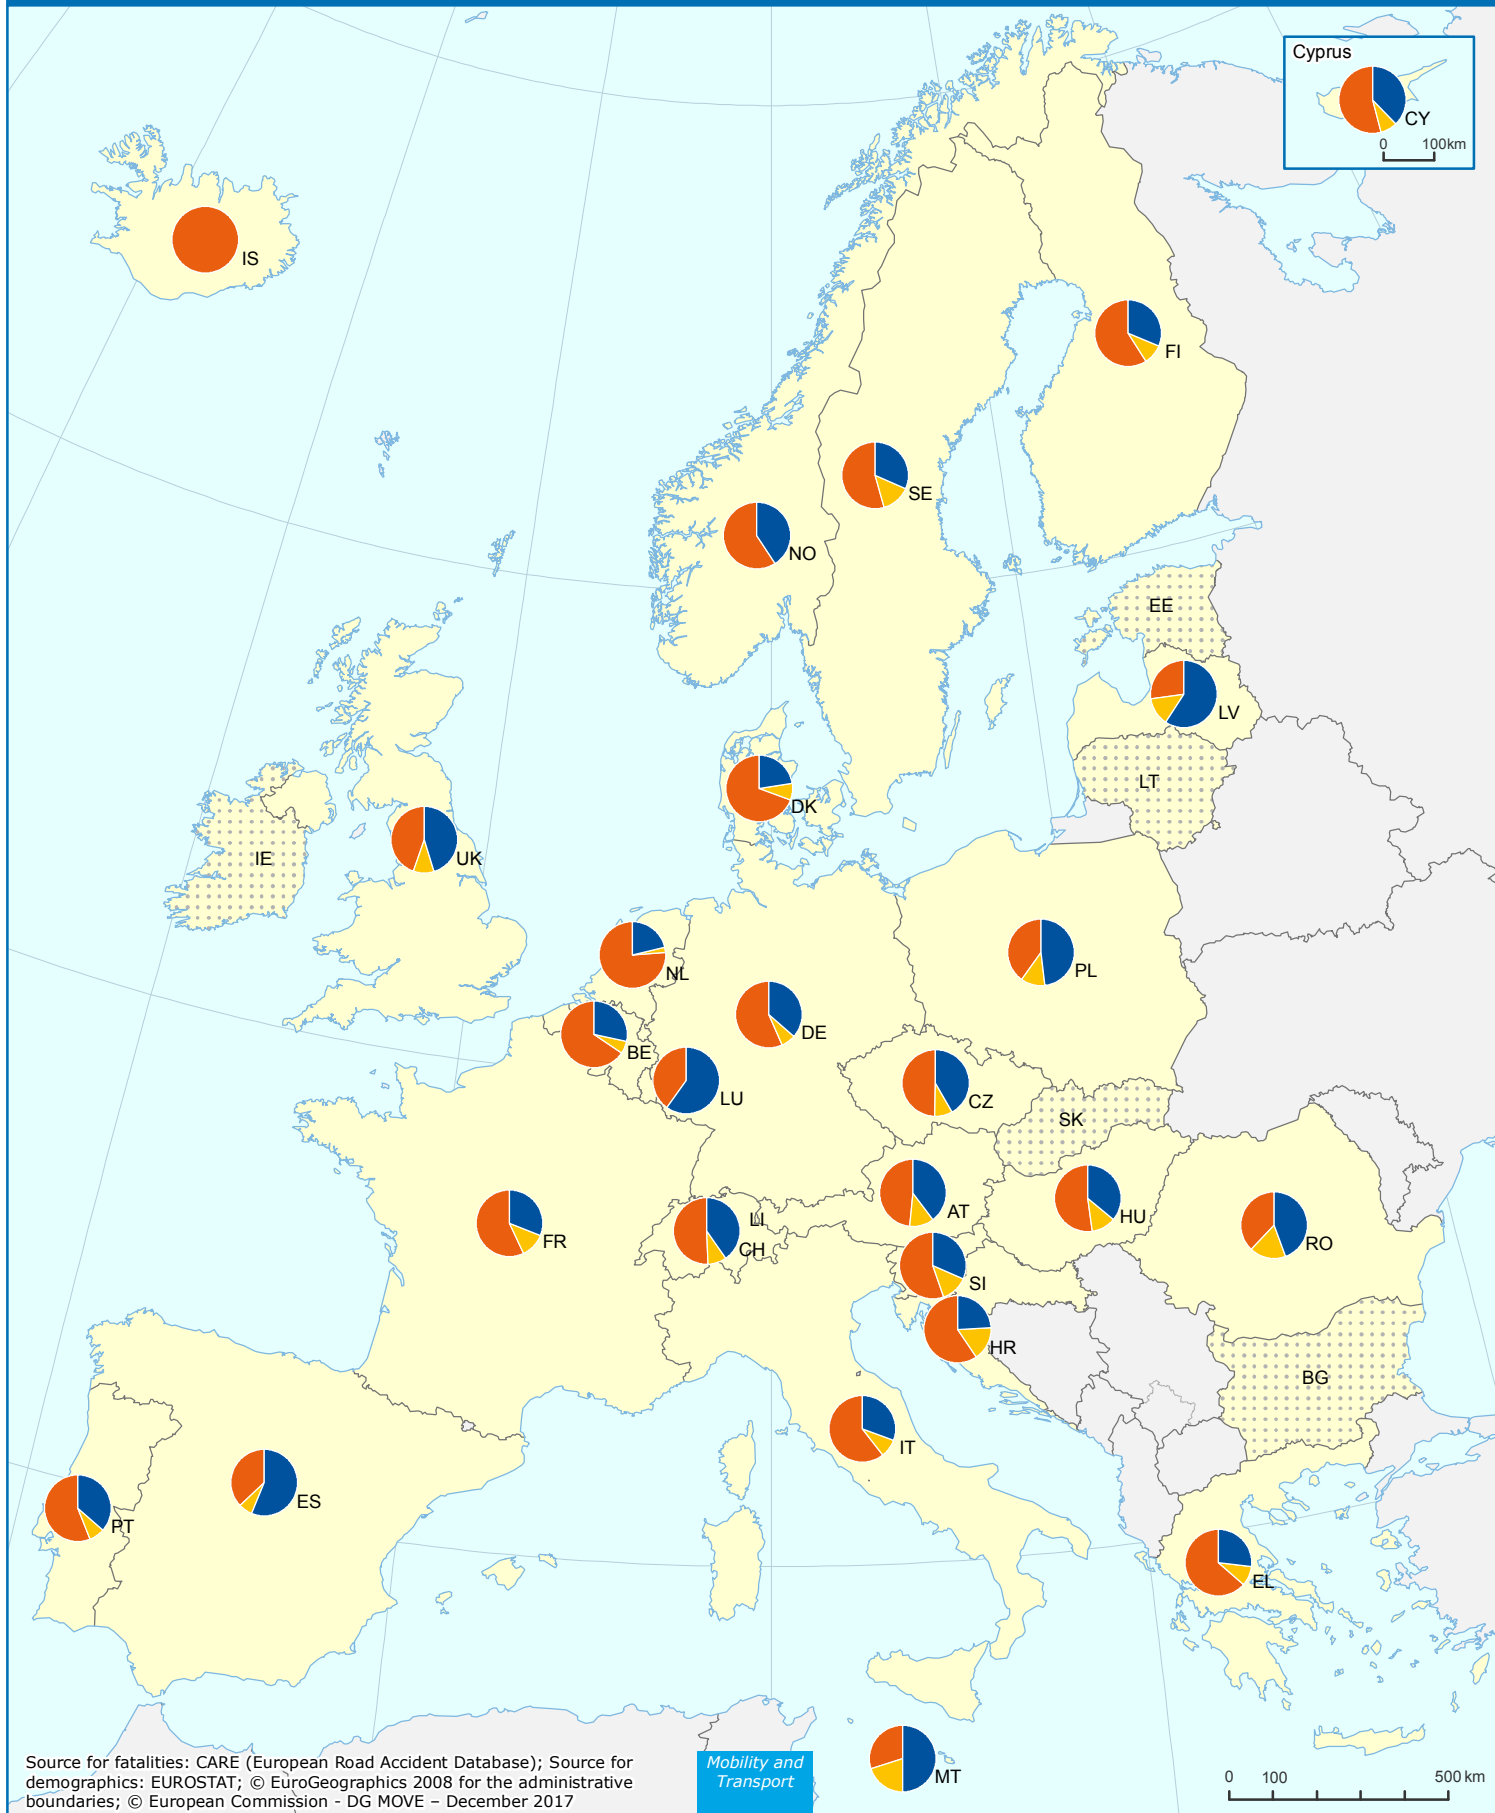

Road Deaths by User Type 2015

Inside Built-Up Areas

..... data not available

Source for fatalities: CARE (European Road Accident Database); Source for demographics: EUROSTAT; © EuroGeographics 2008 for the administrative boundaries; © European Commission - DG MOVE - December 2017