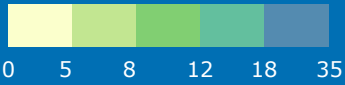

Road Deaths per Million Inhabitants 2015

Pedestrians

data not available

Source for fatalities: CARE (European Road Accident Database); Source for demographics: EUROSTAT; © EuroGeographics 2008 for the administrative boundaries; © European Commission - DG MOVE - December 2017