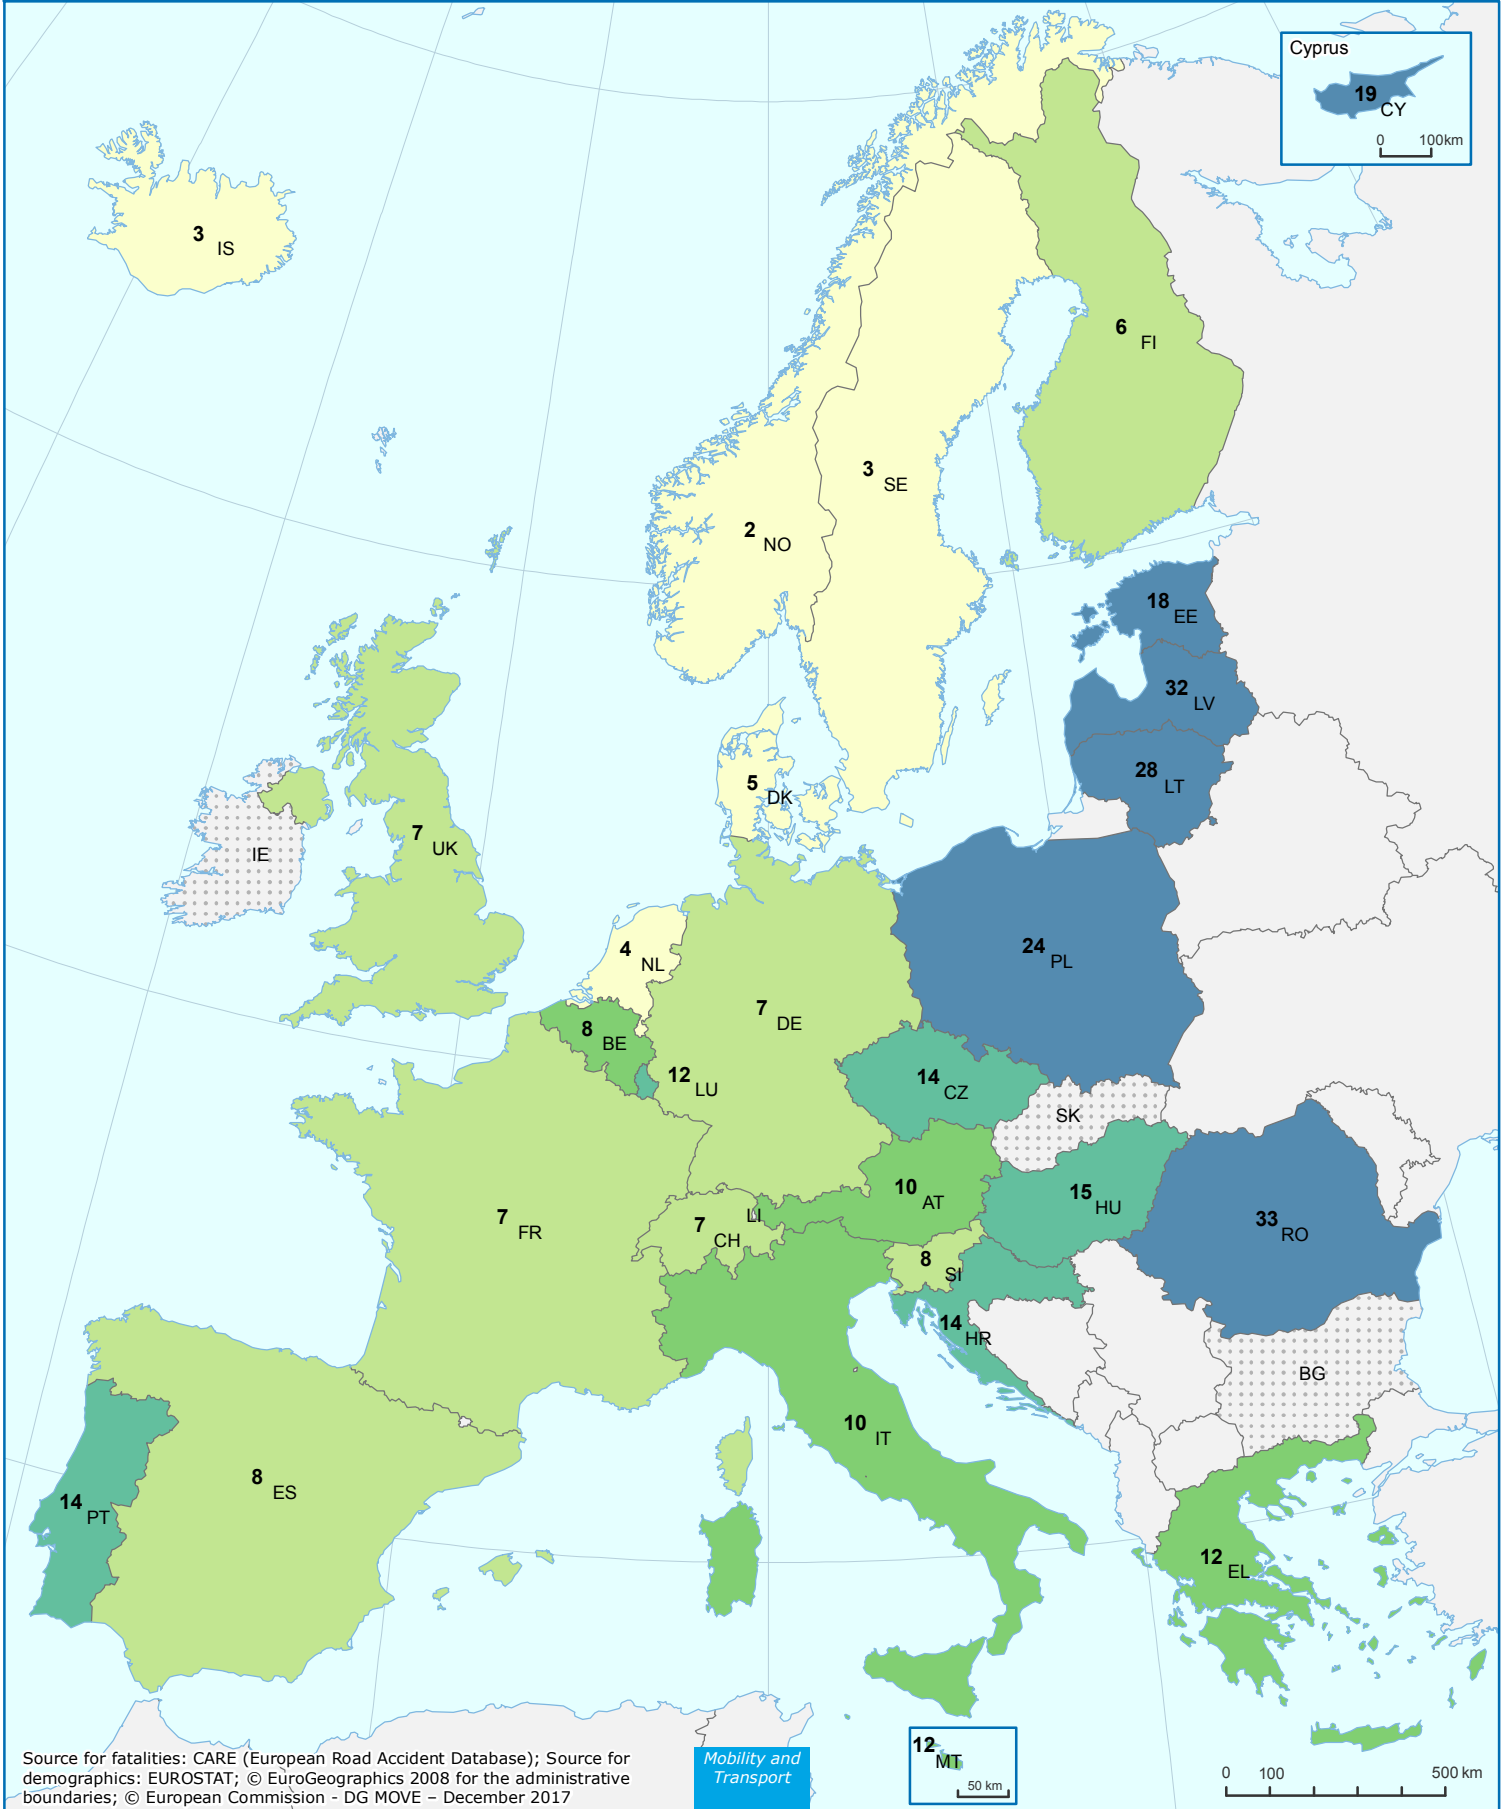

Road Deaths per Million Inhabitants 2015

Pedestrians

data not available

Source for fatalities: CARE (European Road Accident Database); Source for demographics: EUROSTAT; © EuroGeographics 2008 for the administrative boundaries; © European Commission - DG MOVE - December 2017