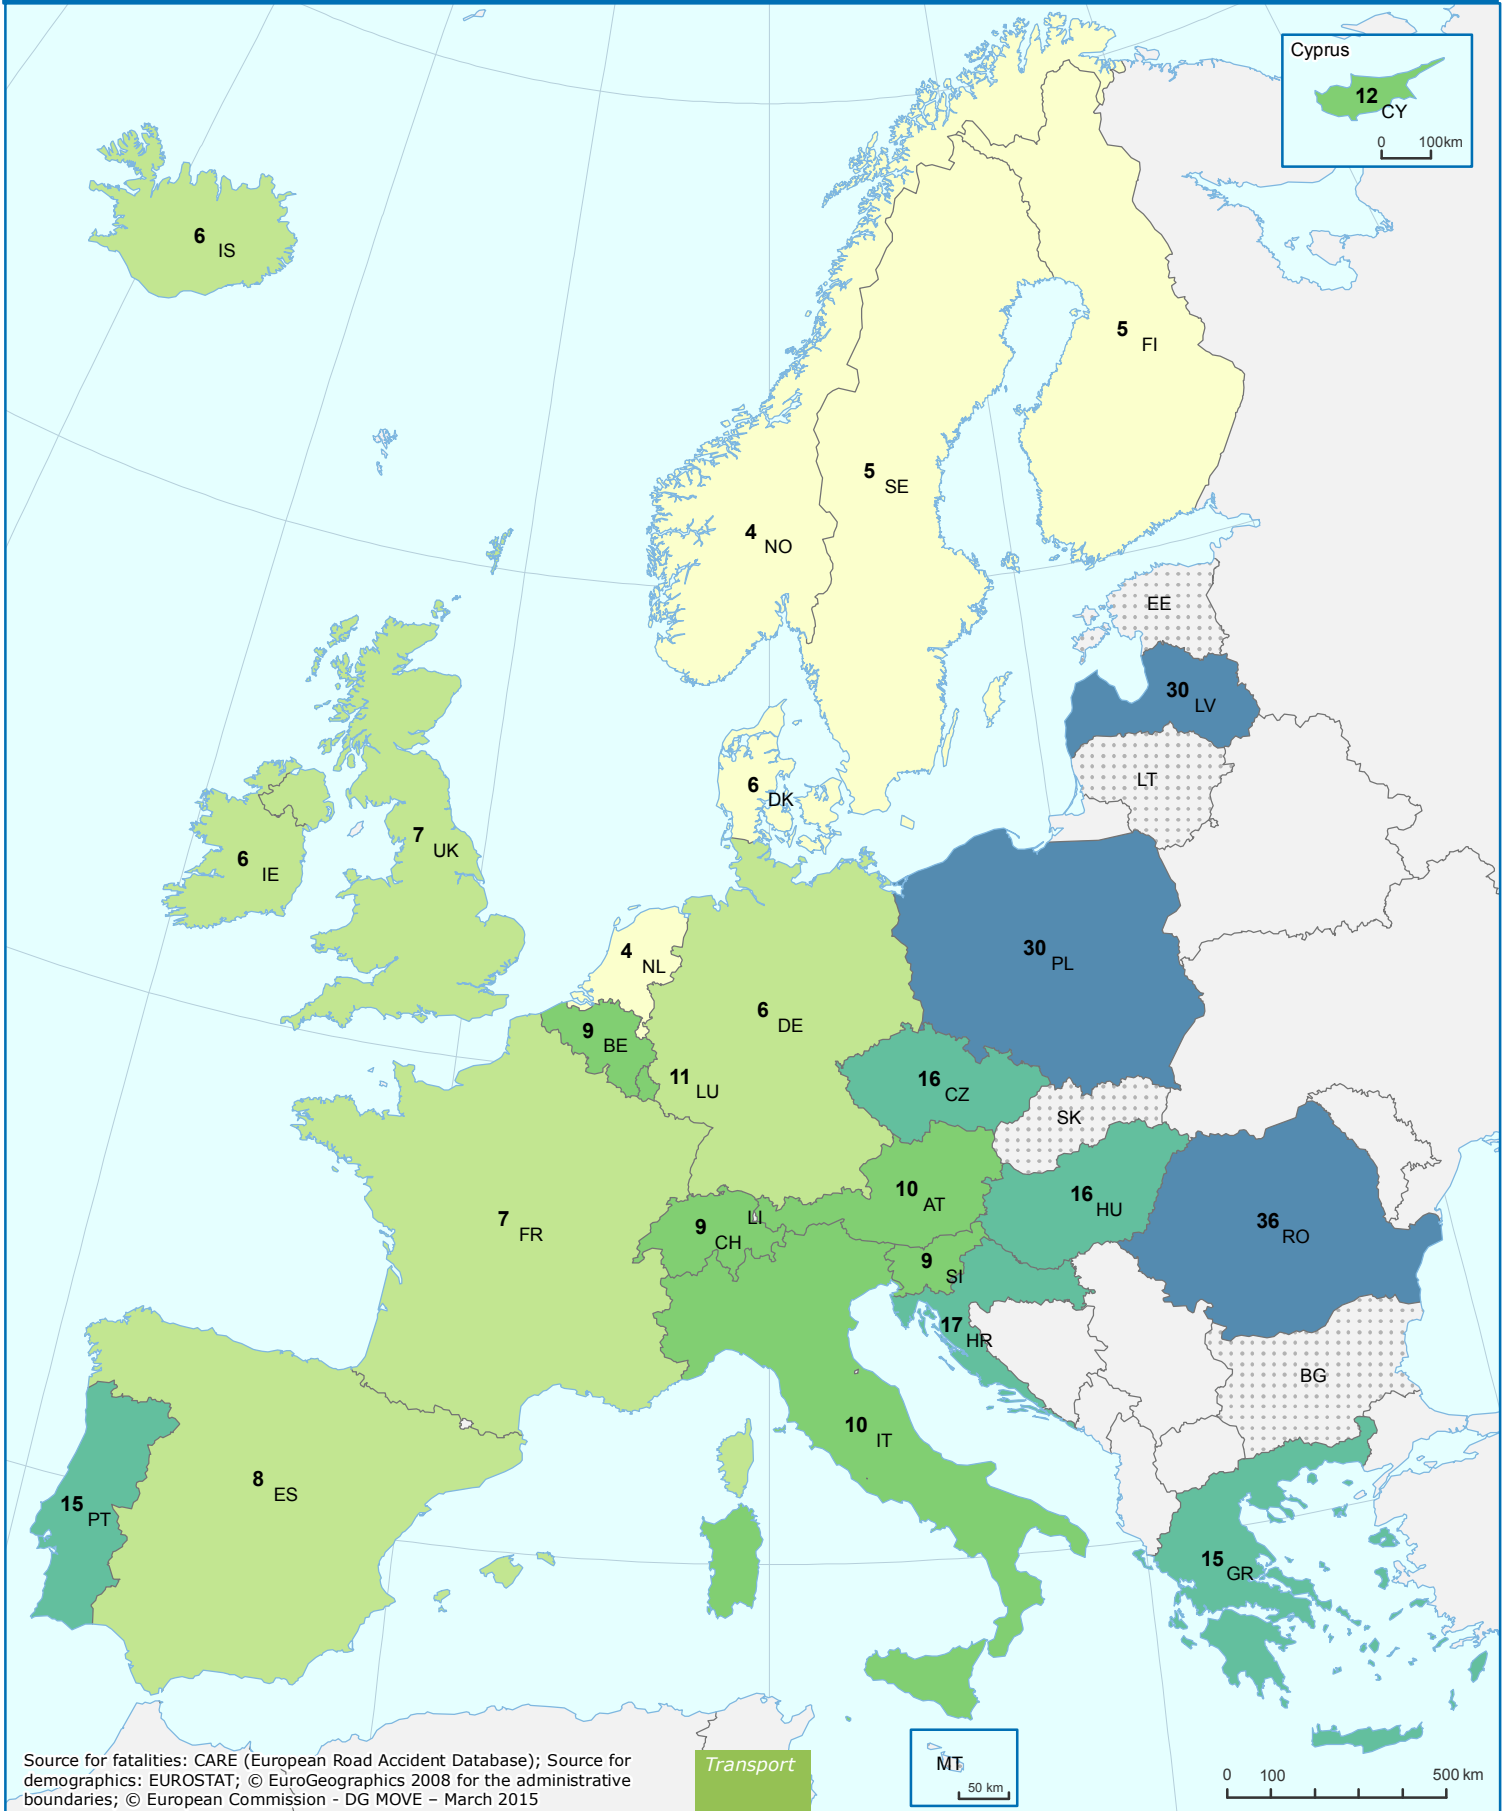

Road Deaths per Million Inhabitants 2012

Pedestrians

Source for fatalities: CARE (European Road Accident Database); Source for demographics: EUROSTAT; © EuroGeographics 2008 for the administrative boundaries; © European Commission - DG MOVE - March 2015