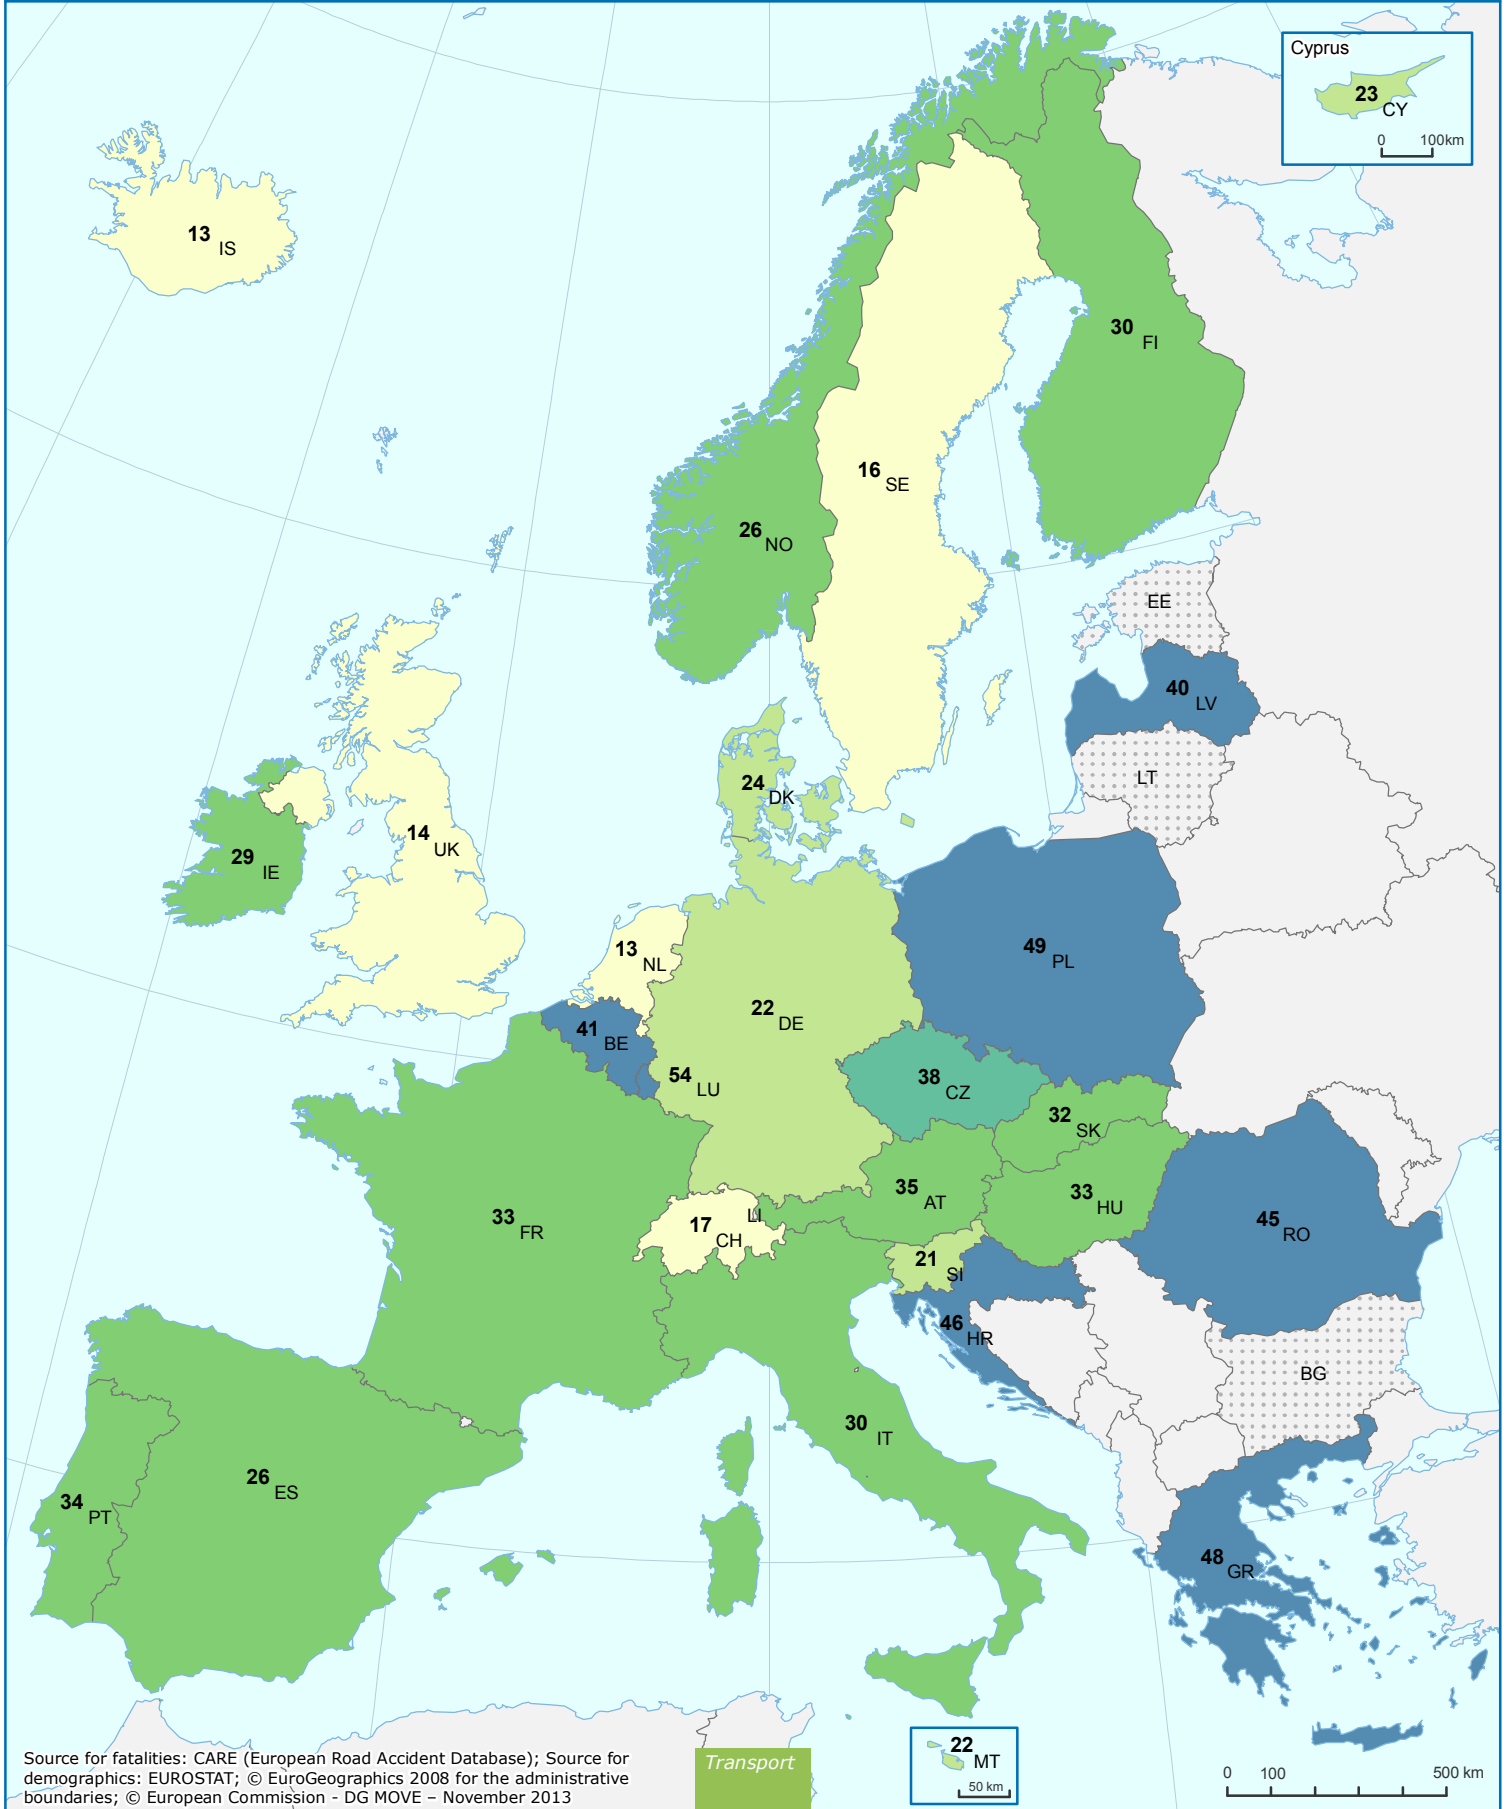

Road Deaths per Million Inhabitants 2010

Cars and Taxis

Source for fatalities: CARE (European Road Accident Database); Source for demographics: EUROSTAT; © EuroGeographics 2008 for the administrative boundaries; © European Commission - DG MOVE - November 2013