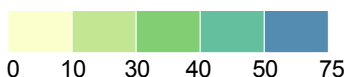

Road Deaths per Million Inhabitants 2008

Cars and Taxis

 / 1 000 000

EU = 36