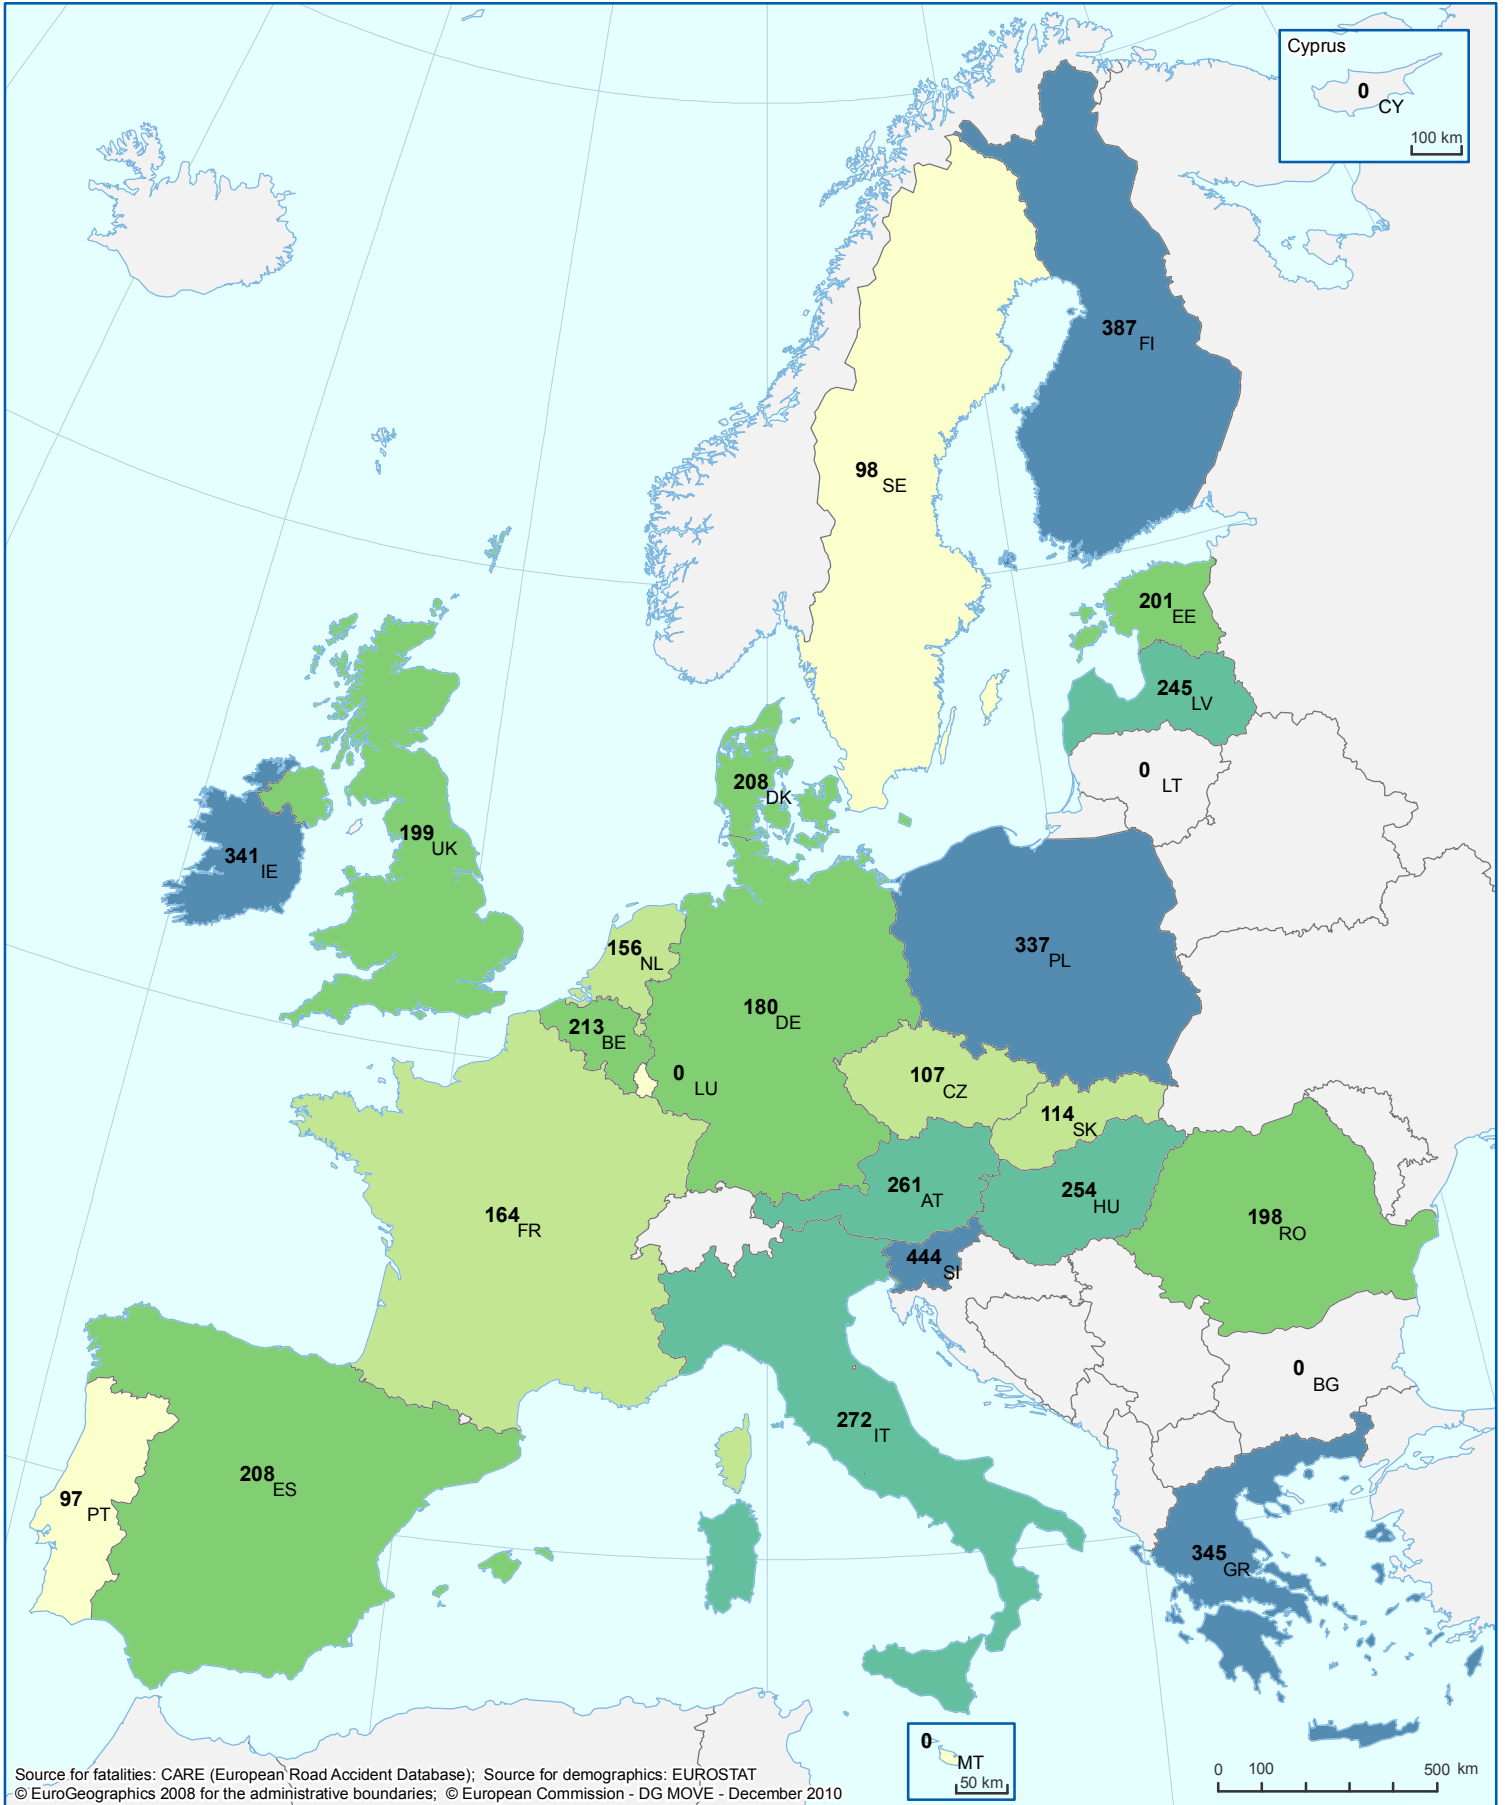

# Road Deaths per Million Inhabitants 2008

Youngsters: Age 15–17

 / 1 000 000

EU = 208

Directorate-General  
for Mobility  
and Transport

Source for fatalities: CARE (European Road Accident Database); Source for demographics: EUROSTAT  
© EuroGeographics 2008 for the administrative boundaries; © European Commission - DG MOVE - December 2010