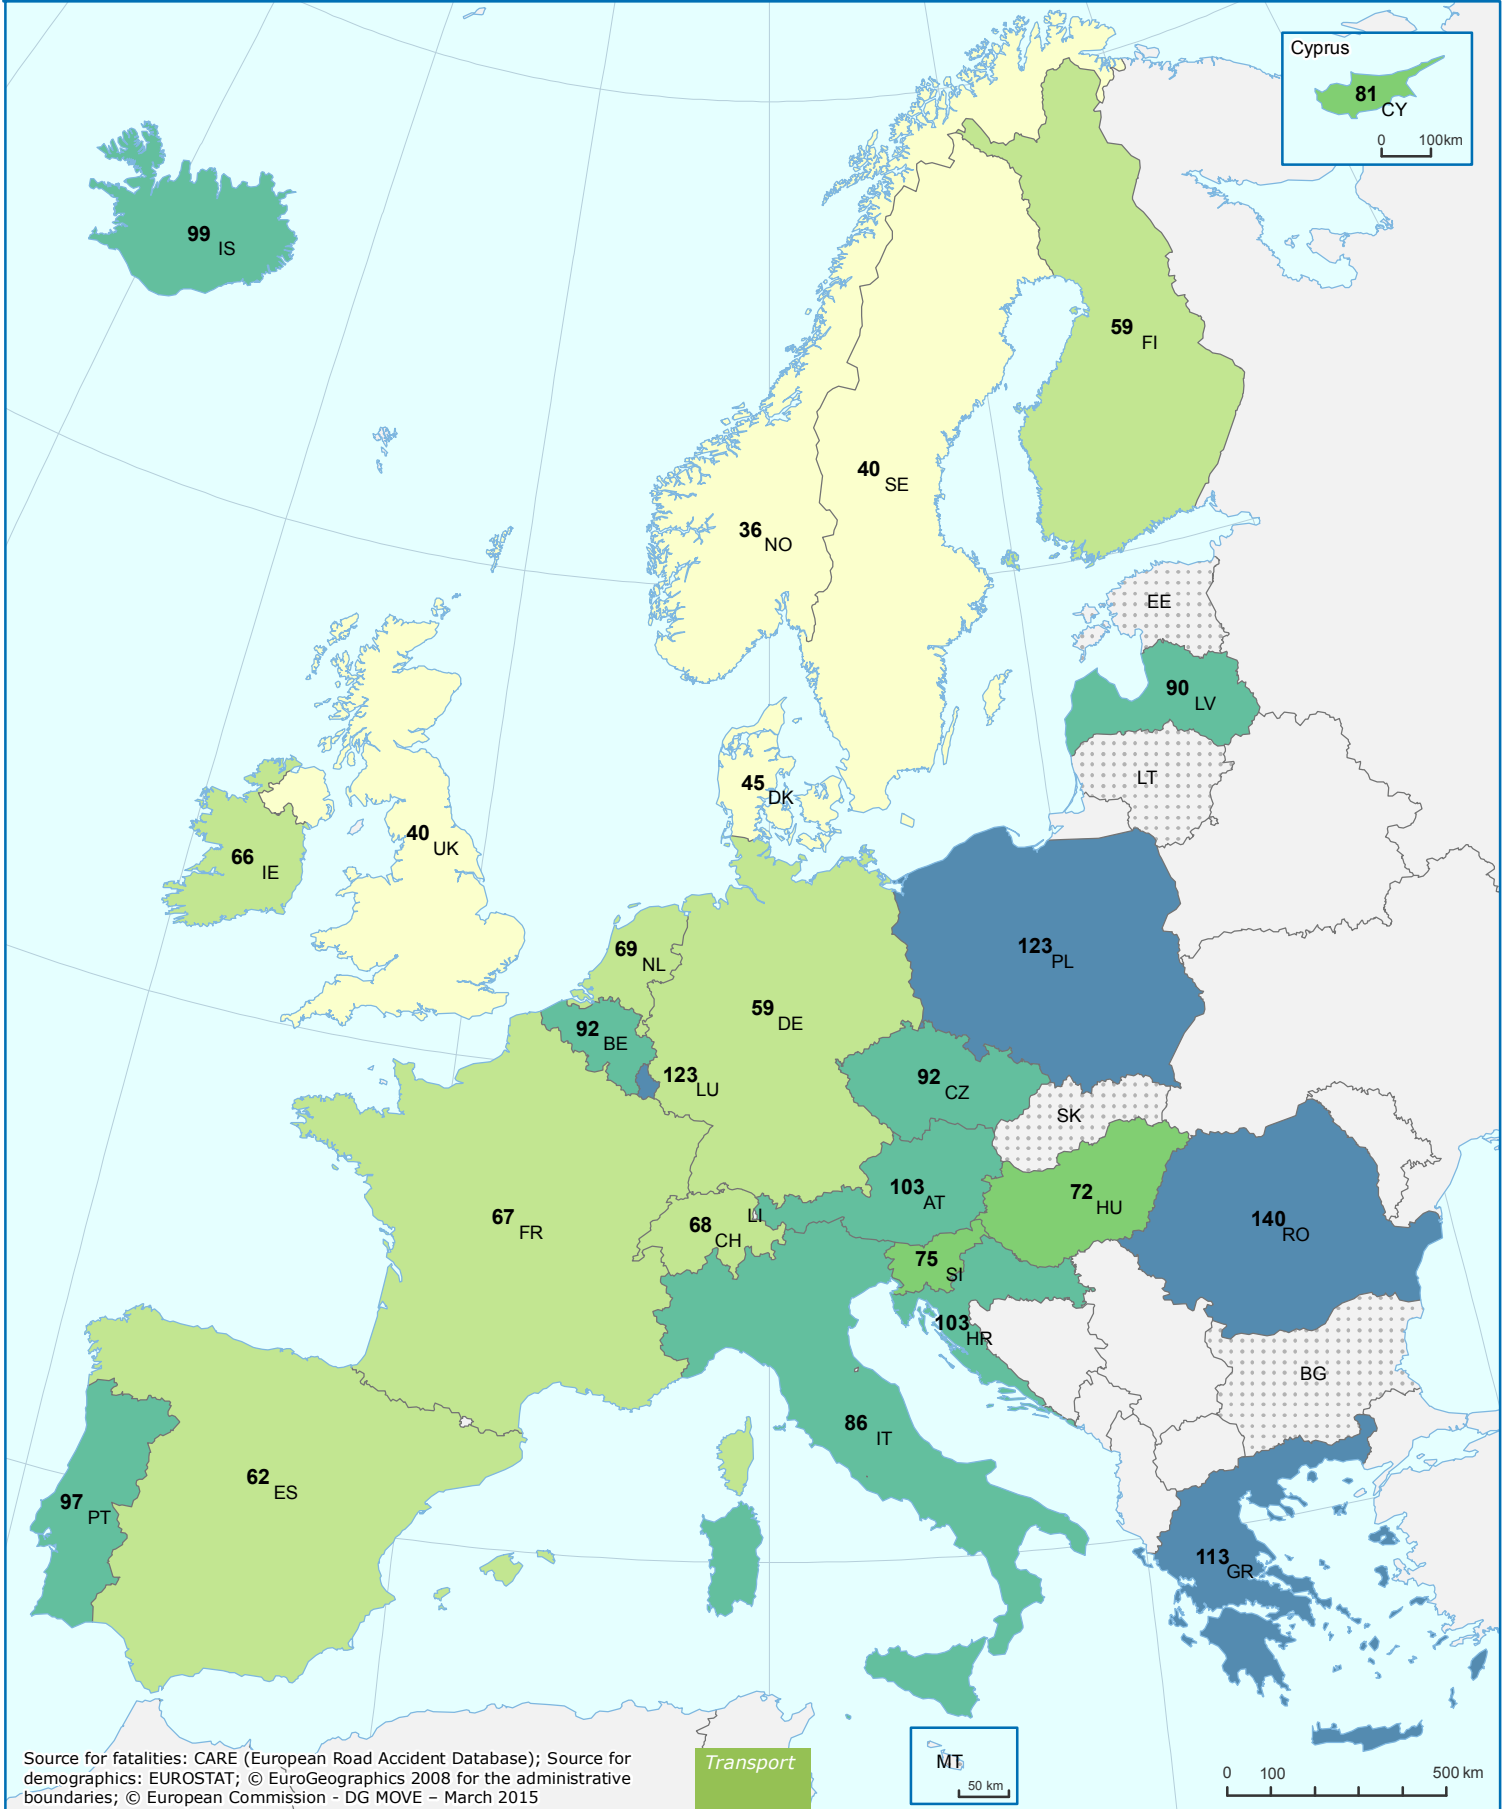

# Road Deaths per Million Inhabitants 2012

*The Elderly: Age >64*

data not available

Source for fatalities: CARE (European Road Accident Database); Source for demographics: EUROSTAT; © EuroGeographics 2008 for the administrative boundaries; © European Commission - DG MOVE - March 2015