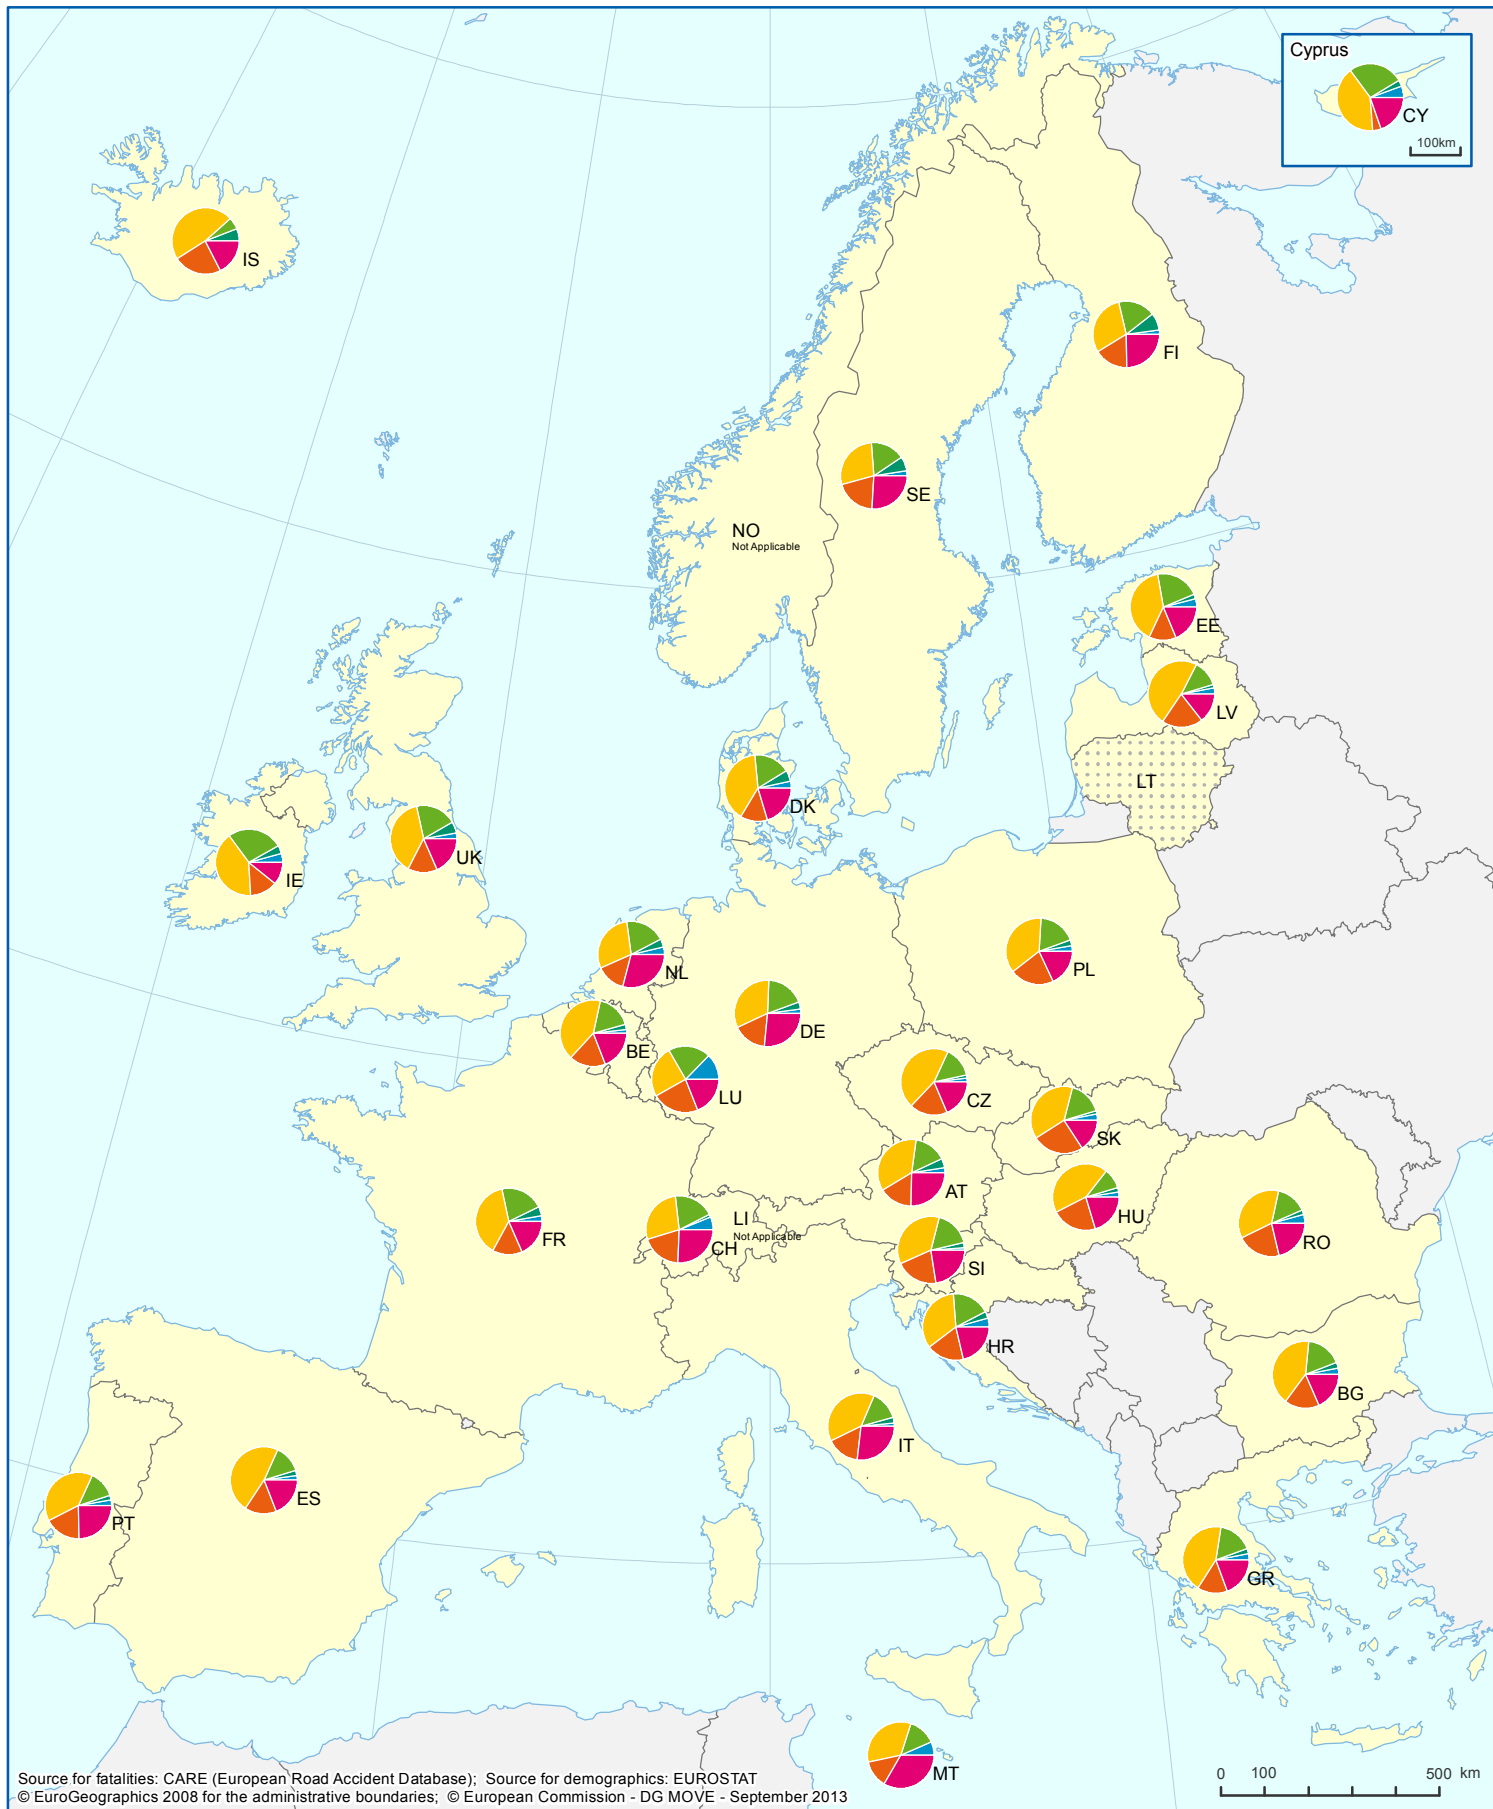

### Age

# Road Deaths by Age Group 2009

data not available

Source for fatalities: CARE (European Road Accident Database); Source for demographics: EUROSTAT  
 © EuroGeographics 2008 for the administrative boundaries; © European Commission - DG MOVE - September 2013

0 100 500 km