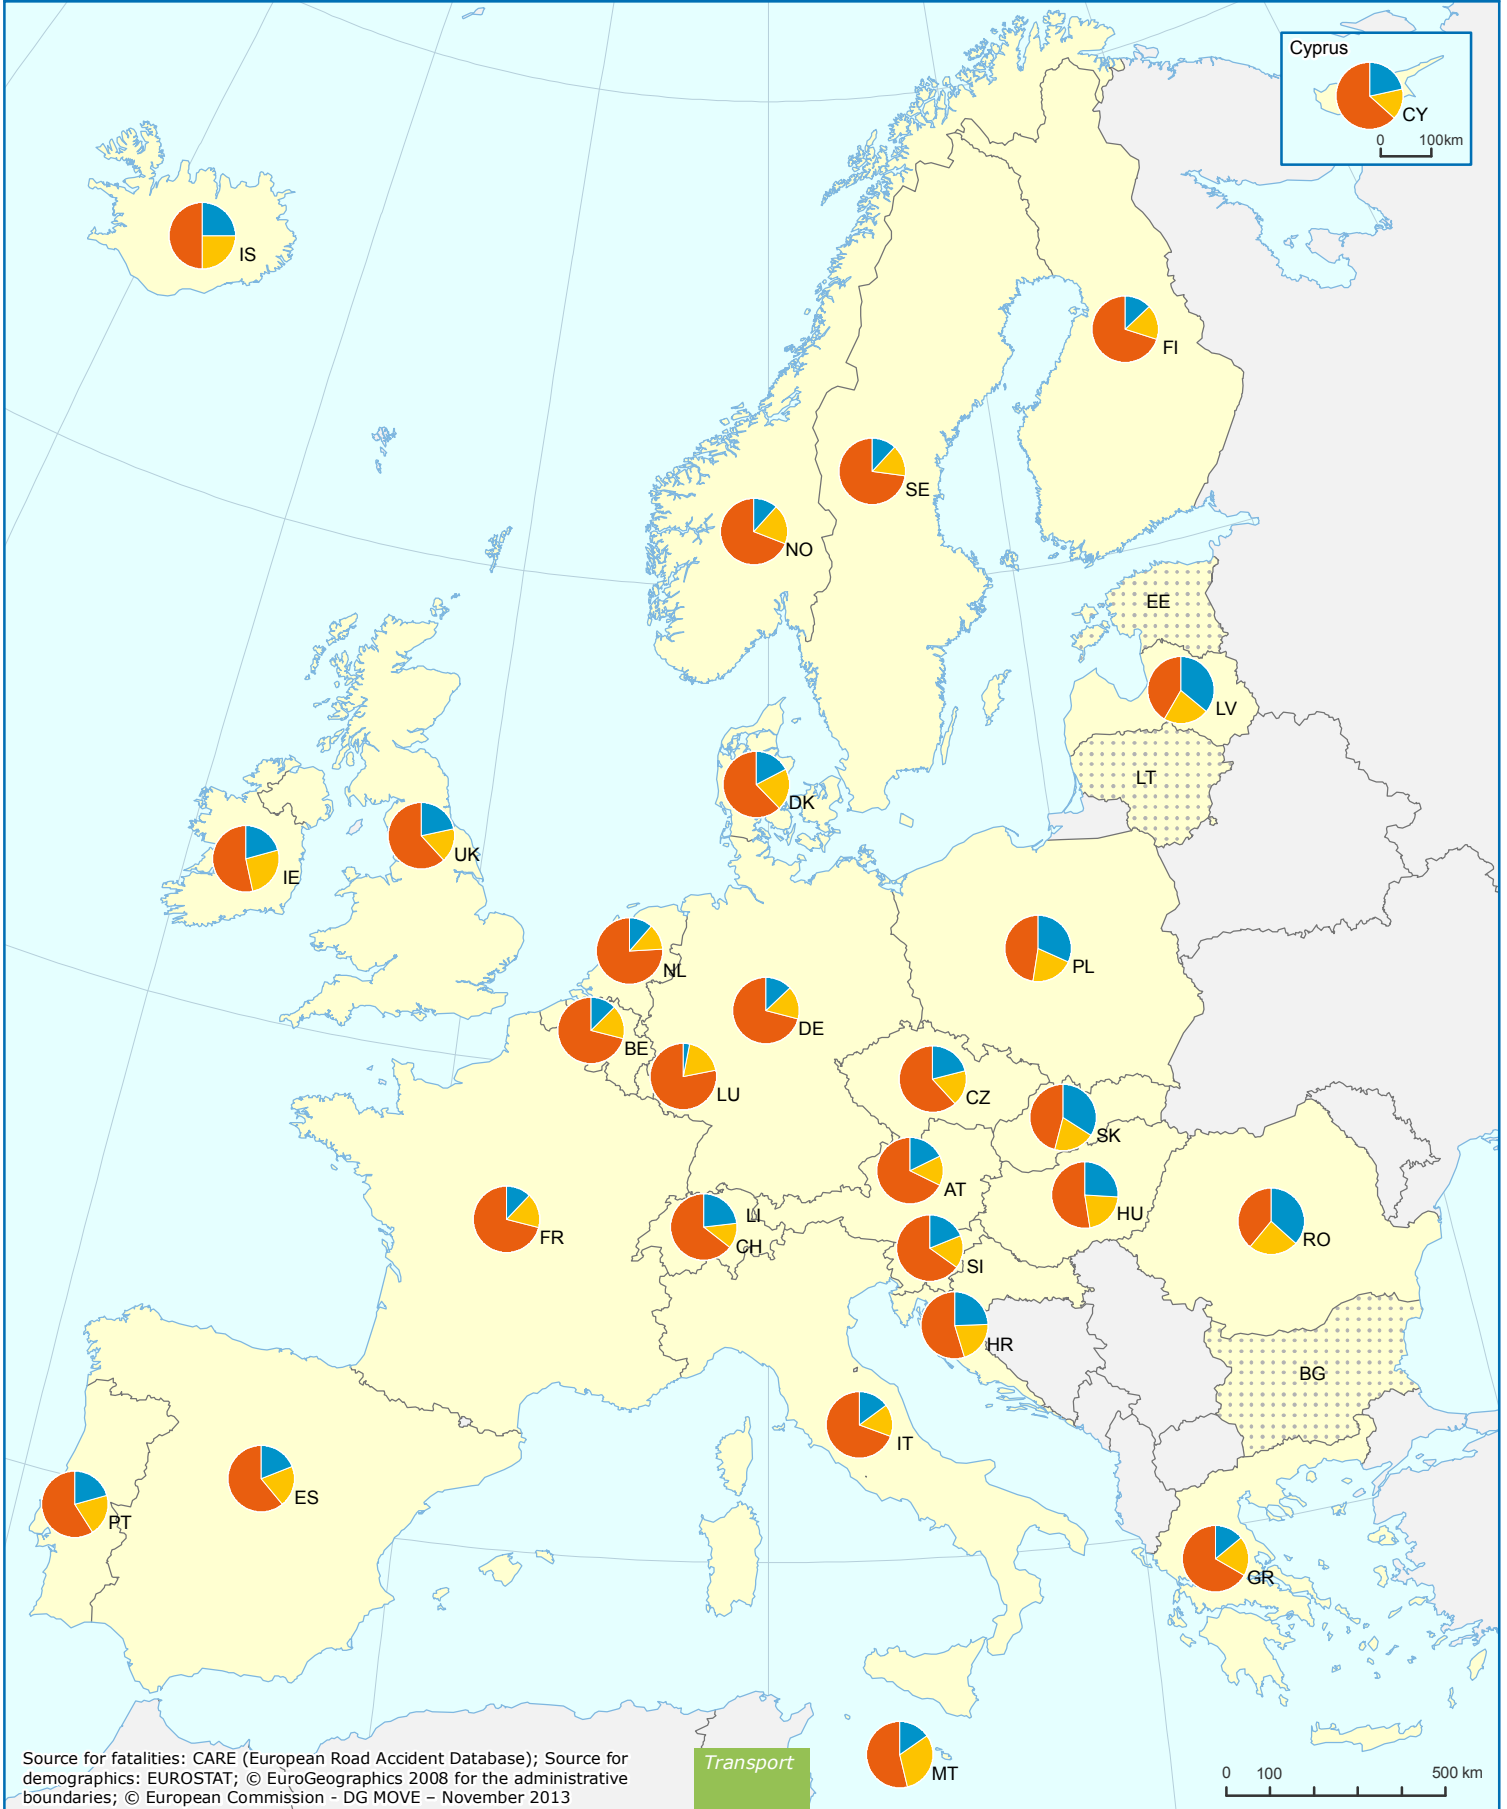

Road Deaths by User Type 2010

data not available

Source for fatalities: CARE (European Road Accident Database); Source for demographics: EUROSTAT; © EuroGeographics 2008 for the administrative boundaries; © European Commission - DG MOVE - November 2013