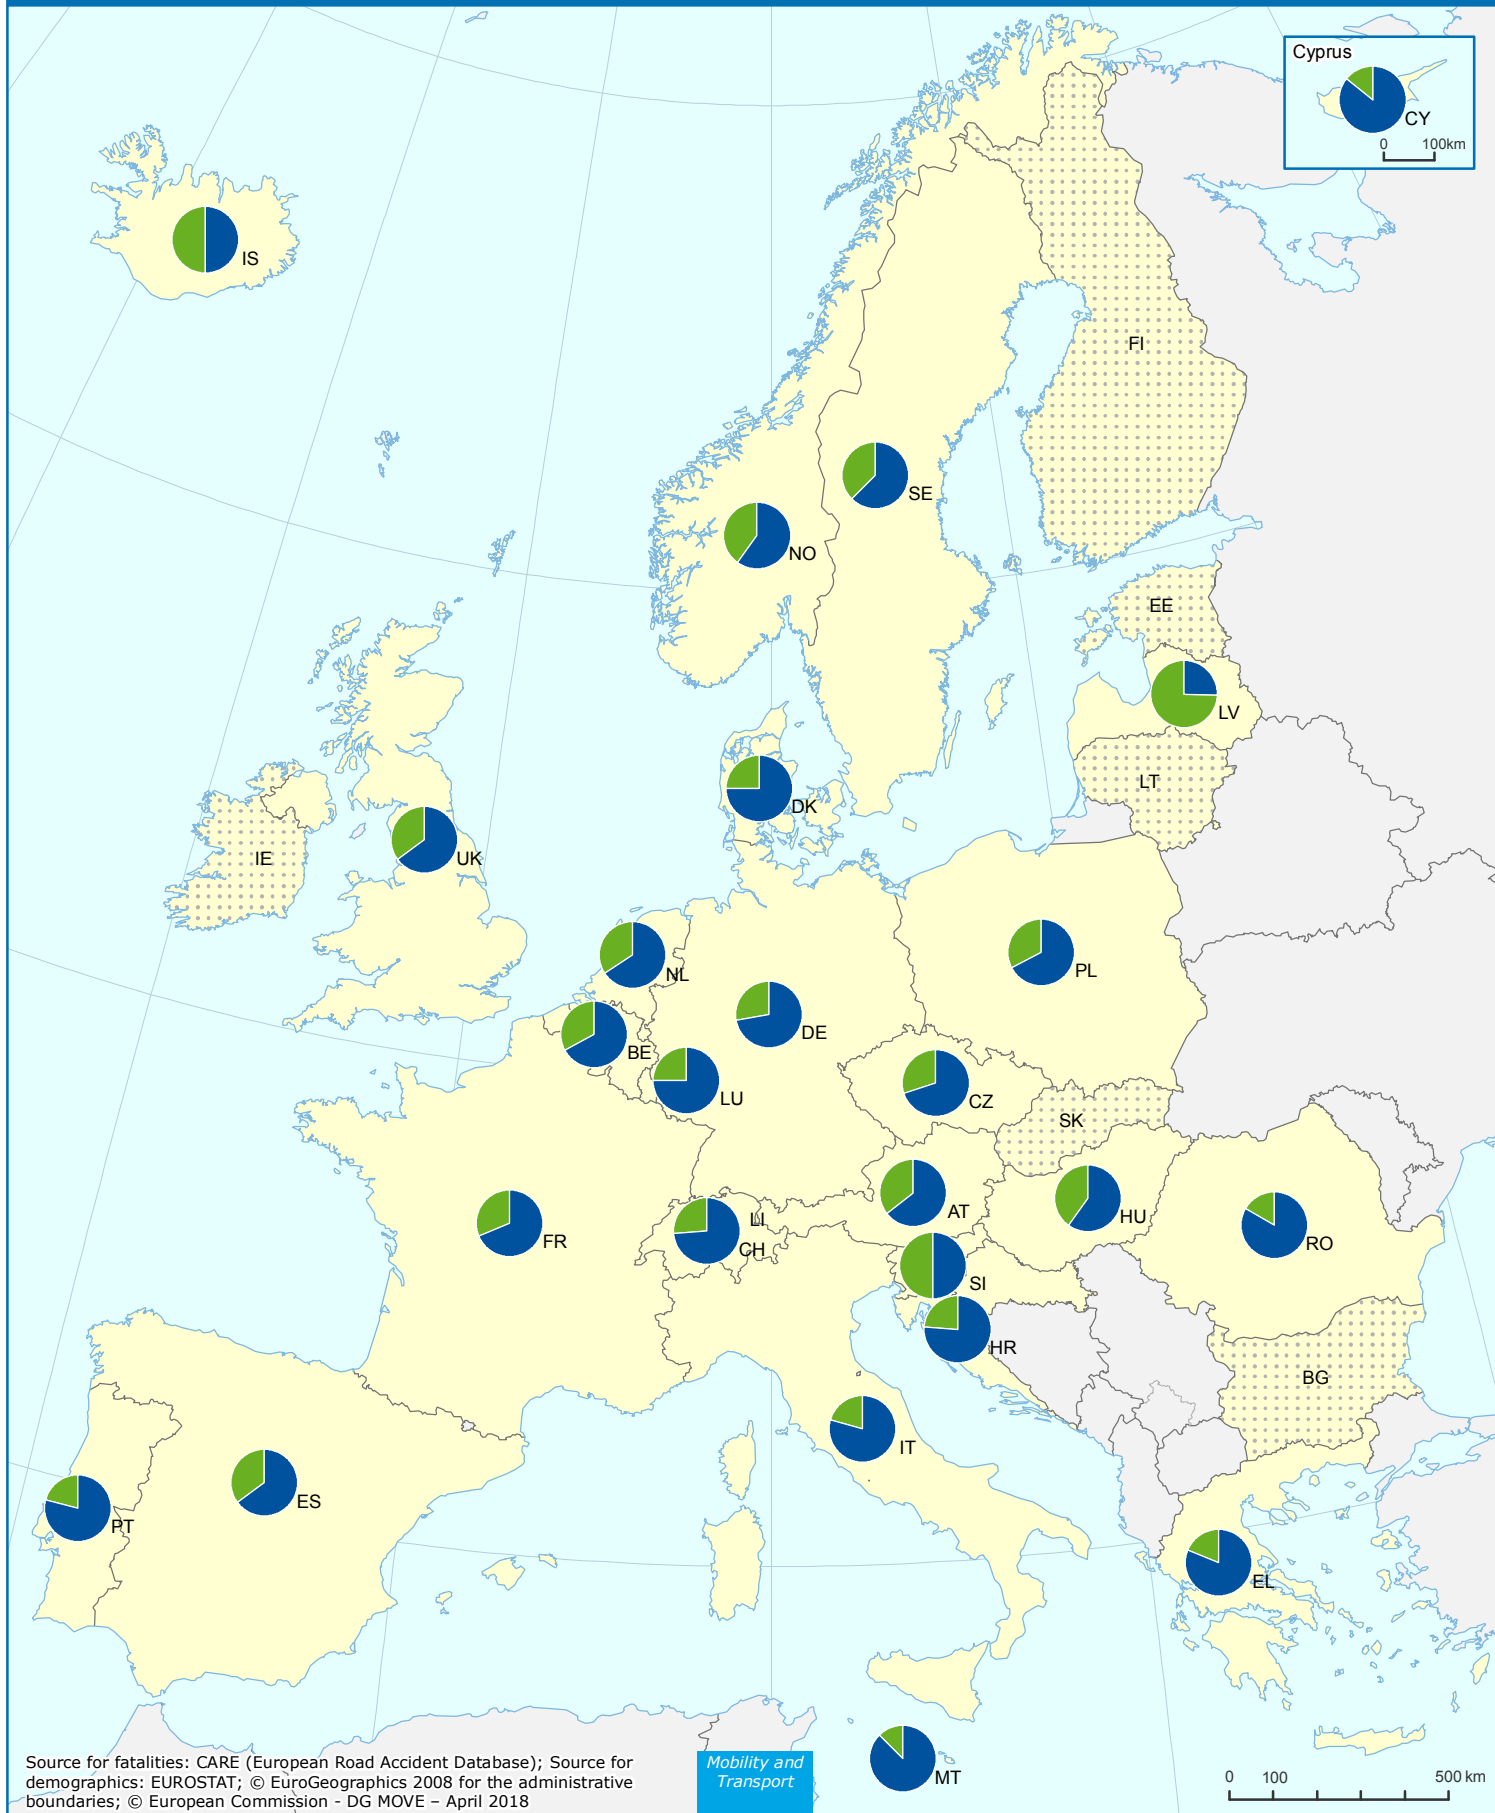

# Road Deaths by Area Type 2016

## Pedestrians

data not available

Source for fatalities: CARE (European Road Accident Database); Source for demographics: EUROSTAT; © EuroGeographics 2008 for the administrative boundaries; © European Commission - DG MOVE - April 2018