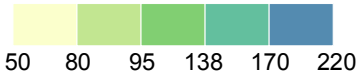

# Road Deaths per Million Inhabitants 2007

## The Elderly: Age >64

 /  1 000 000 Age >64

EU = 96