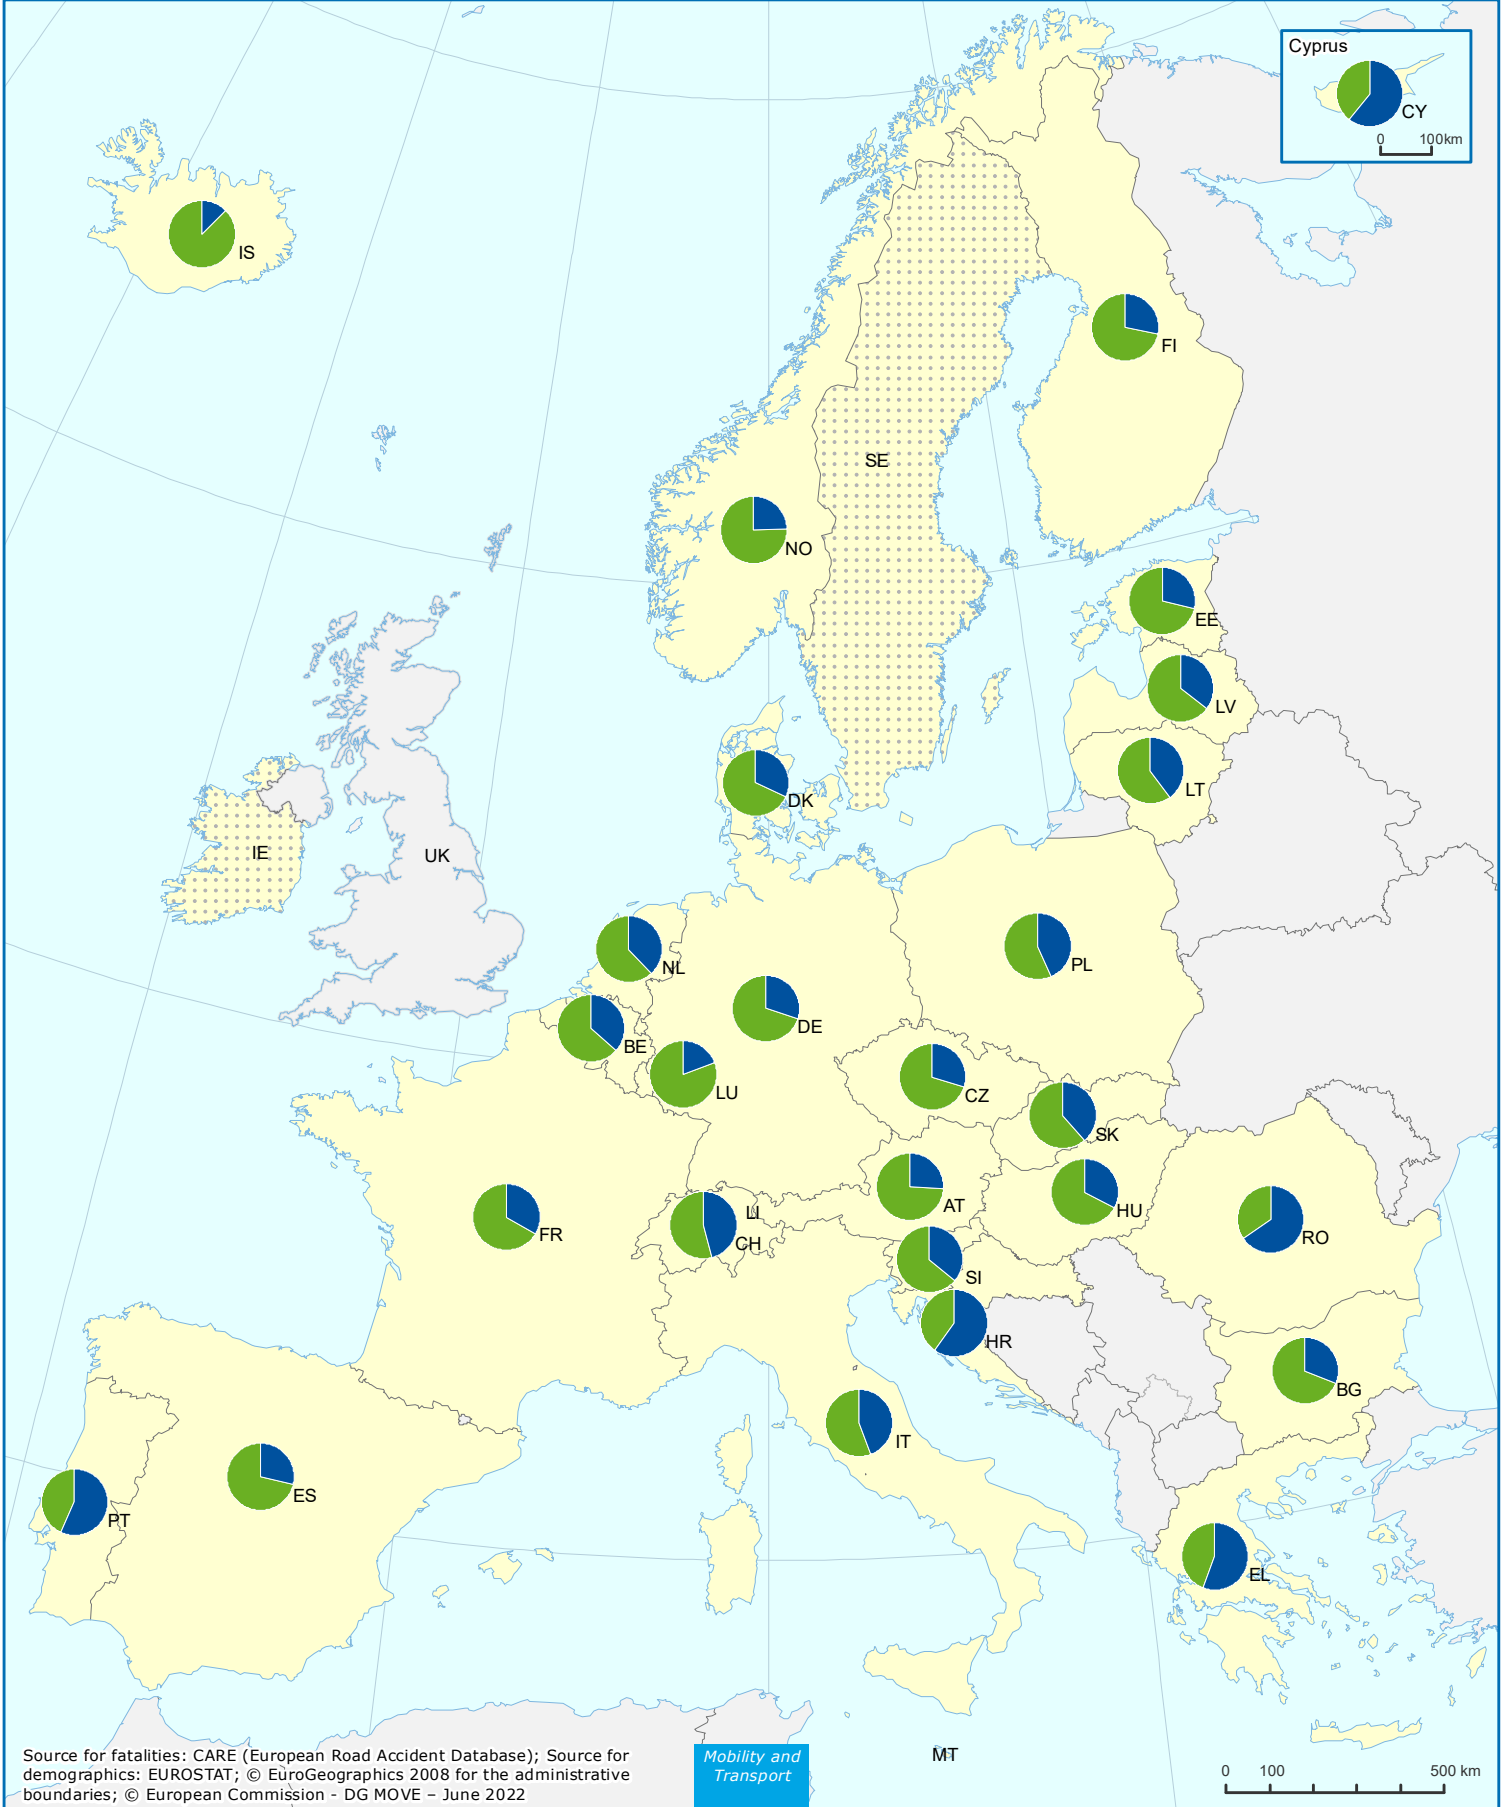

# Road Deaths by Area Type 2020

data not available

Source for fatalities: CARE (European Road Accident Database); Source for demographics: EUROSTAT; © EuroGeographics 2008 for the administrative boundaries; © European Commission - DG MOVE - June 2022