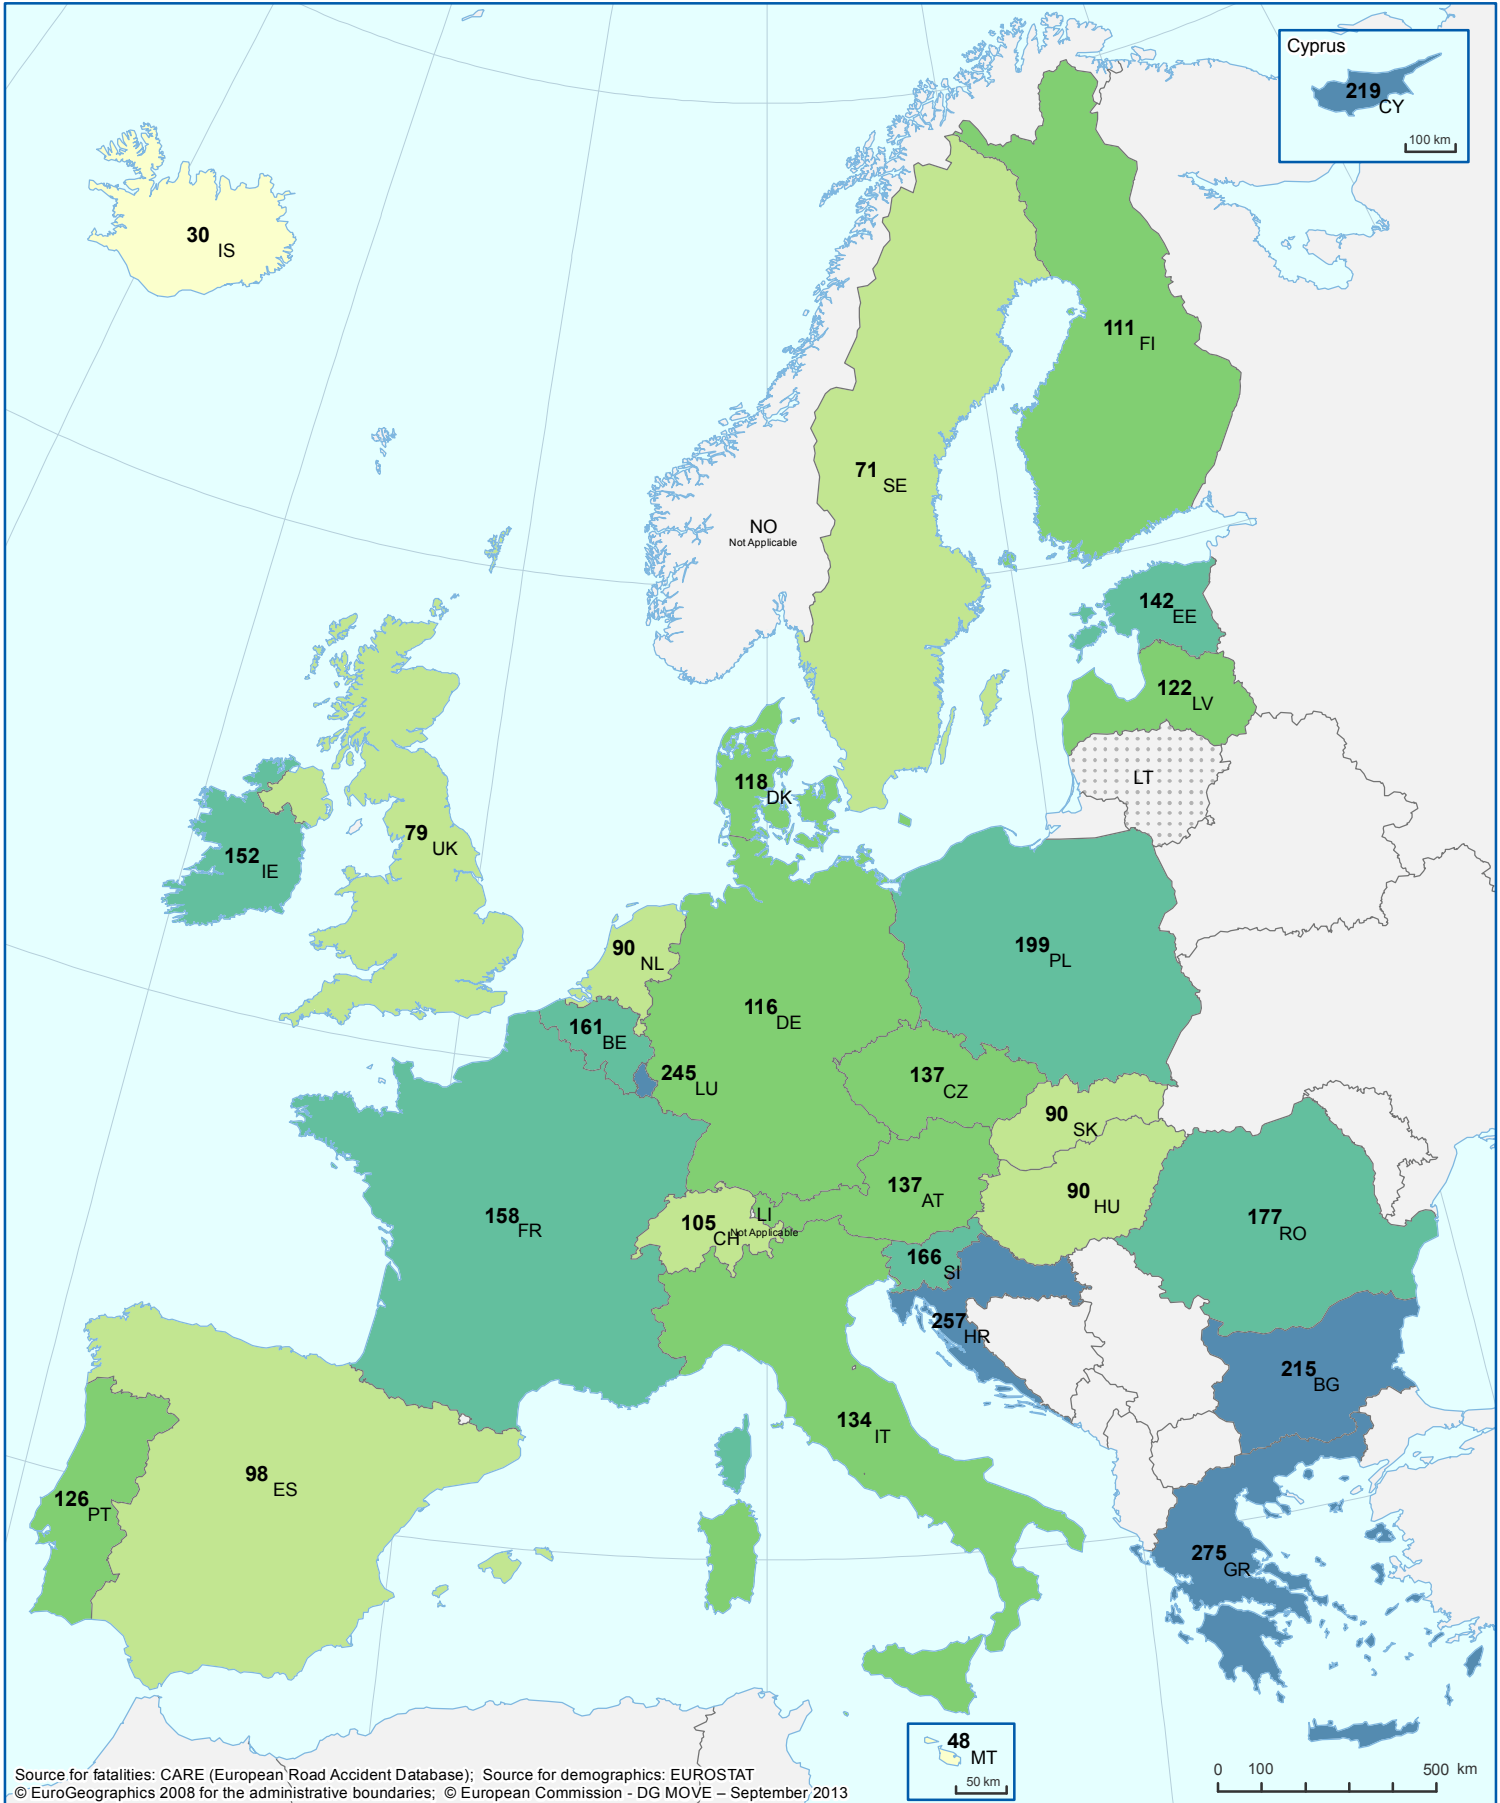

Road Deaths per Million Inhabitants 2009

Youngsters: Age 18–24

 / 1 000 000 Age 18–24

 data not available

European Commission

Source for fatalities: CARE (European Road Accident Database); Source for demographics: EUROSTAT
© EuroGeographics 2008 for the administrative boundaries; © European Commission - DG MOVE - September 2013