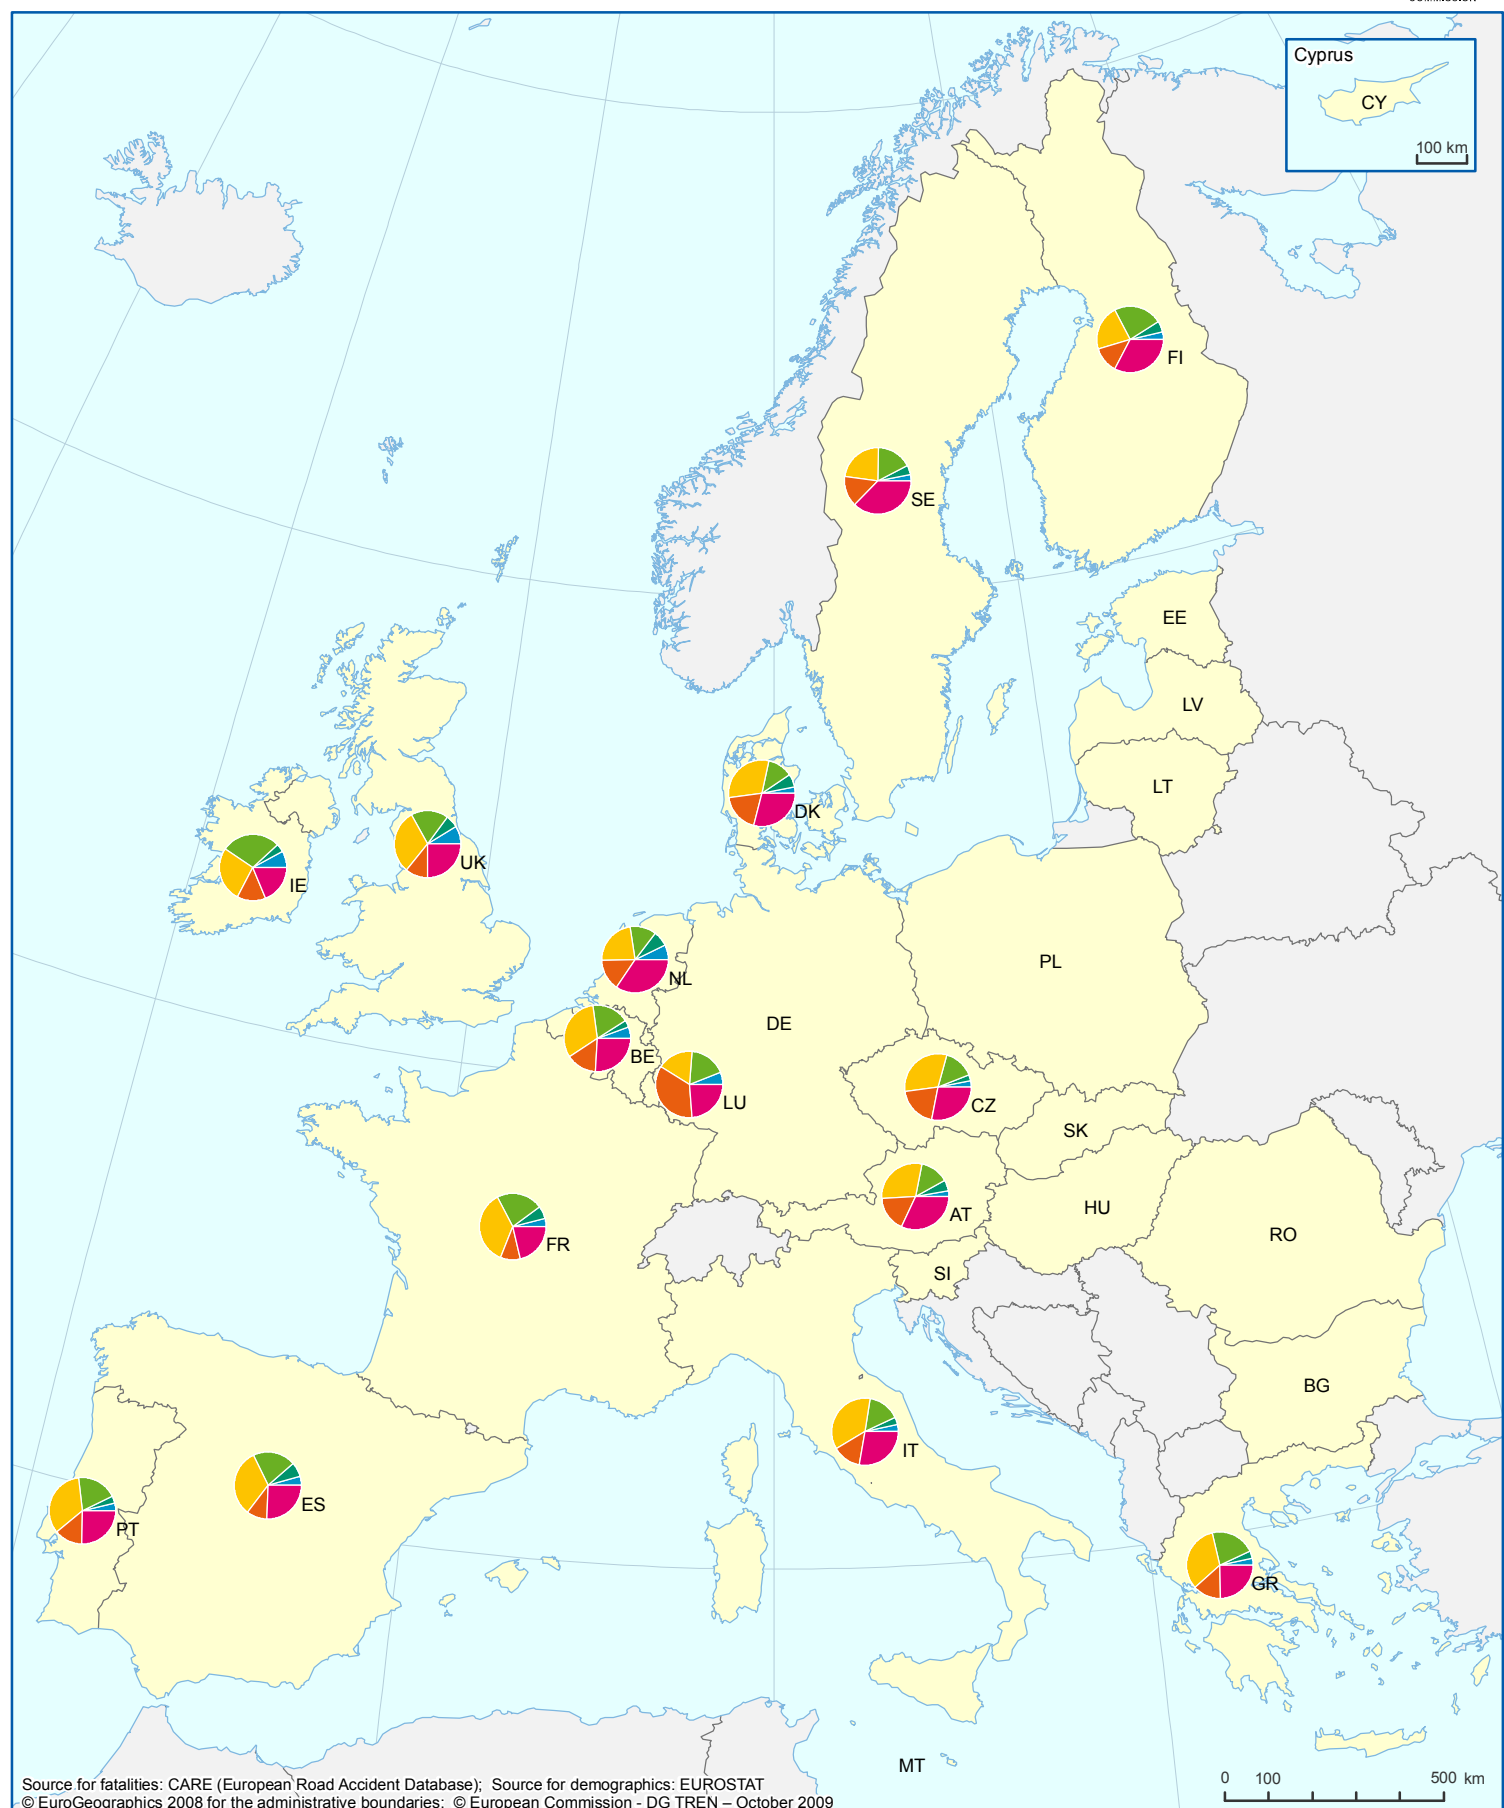

# Road Deaths by Age Group 2001

## Inside Built-Up Areas

Source for fatalities: CARE (European Road Accident Database); Source for demographics: EUROSTAT  
© EuroGeographics 2008 for the administrative boundaries; © European Commission - DG TREN - October 2009