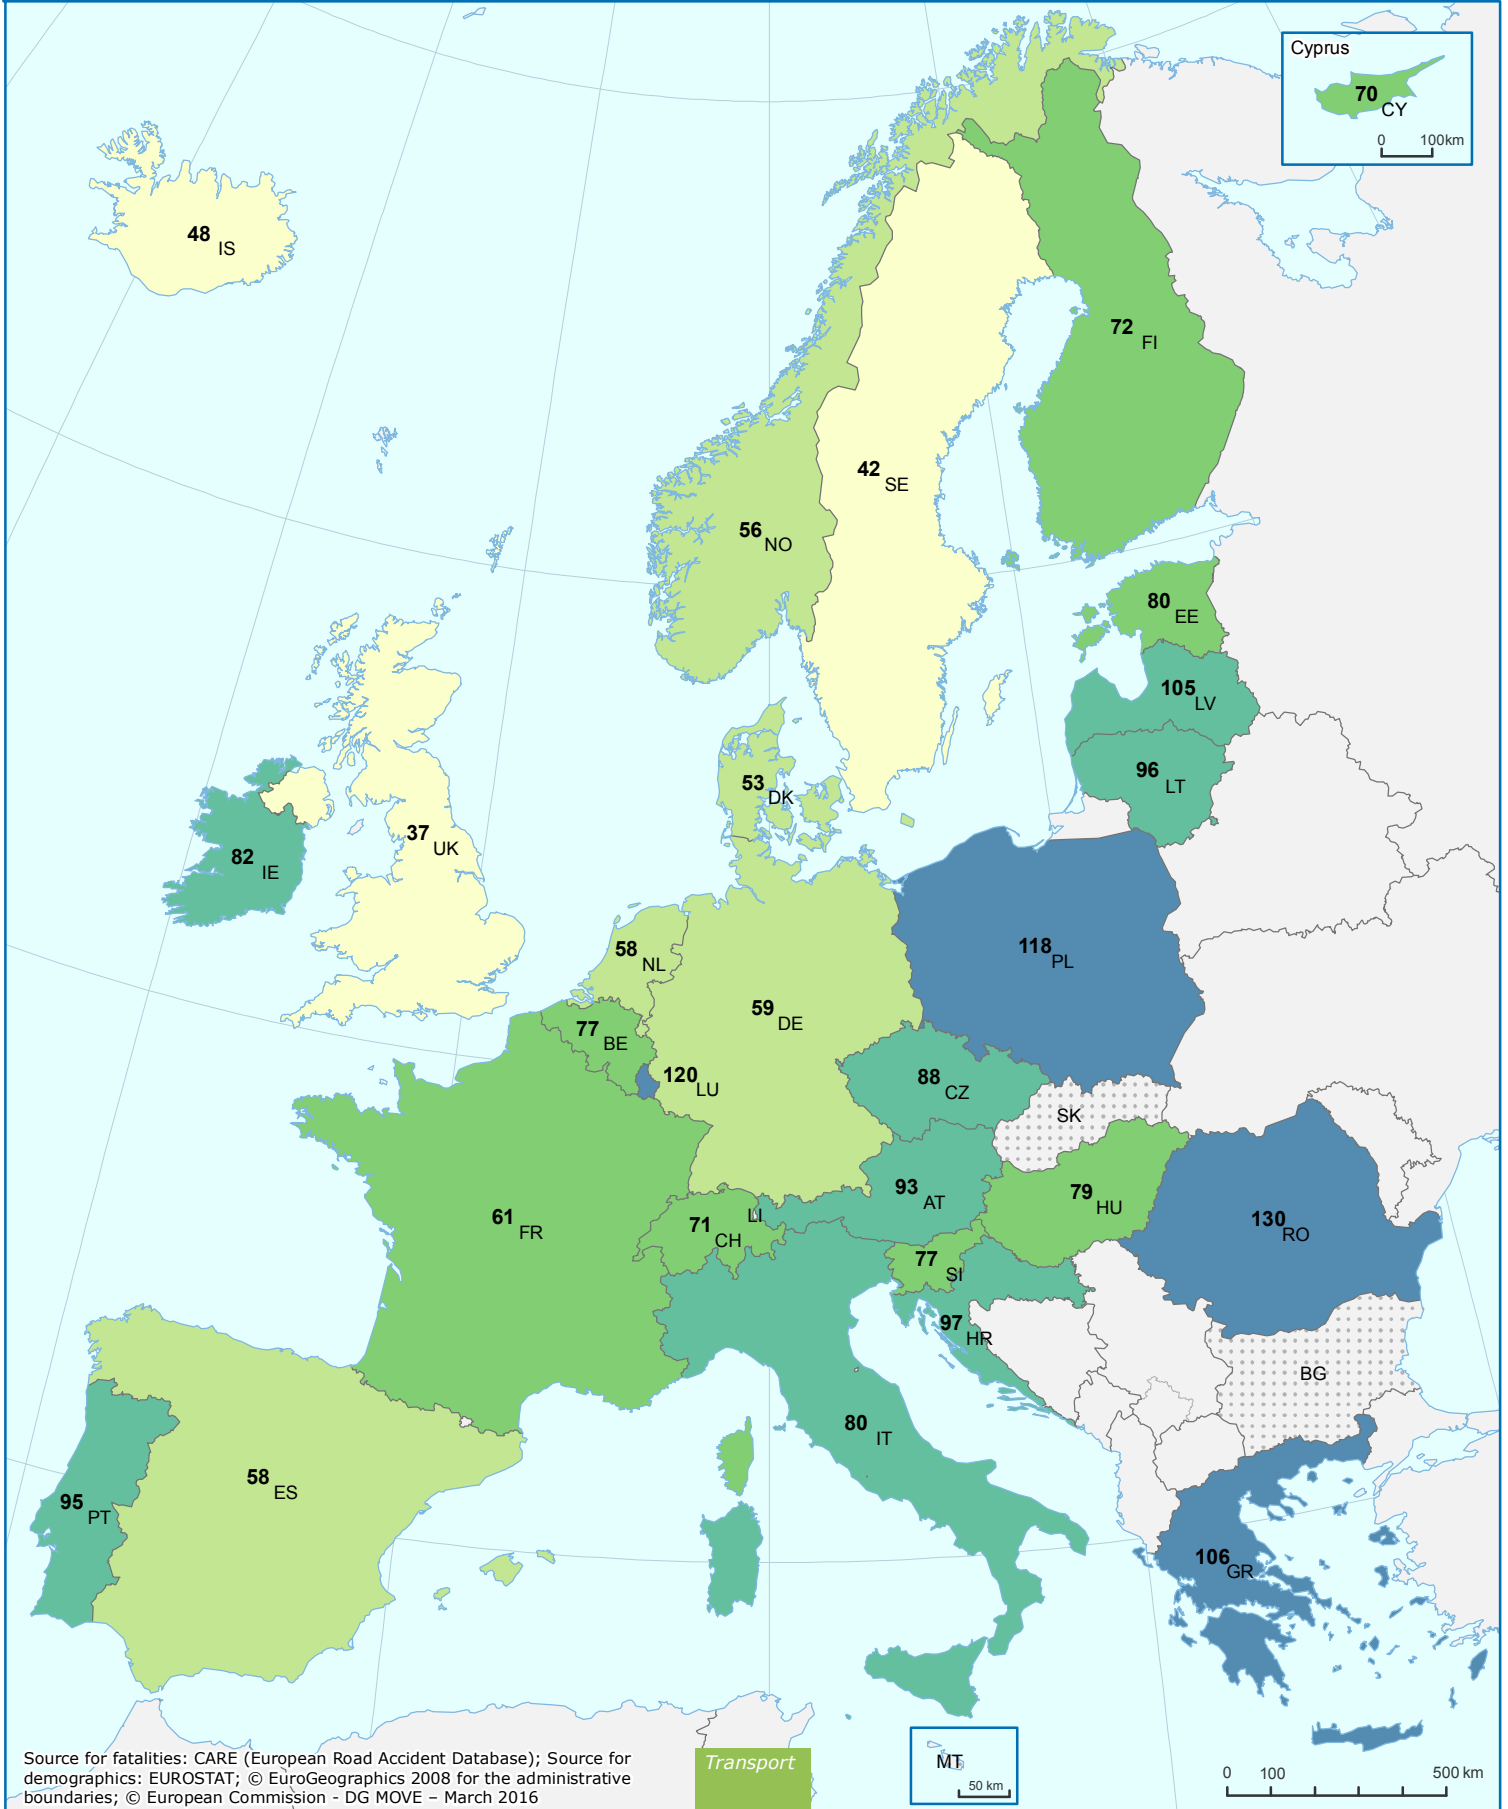

Road Deaths per Million Inhabitants 2013

The Elderly: Age >64

data not available

Source for fatalities: CARE (European Road Accident Database); Source for demographics: EUROSTAT; © EuroGeographics 2008 for the administrative boundaries; © European Commission - DG MOVE - March 2016