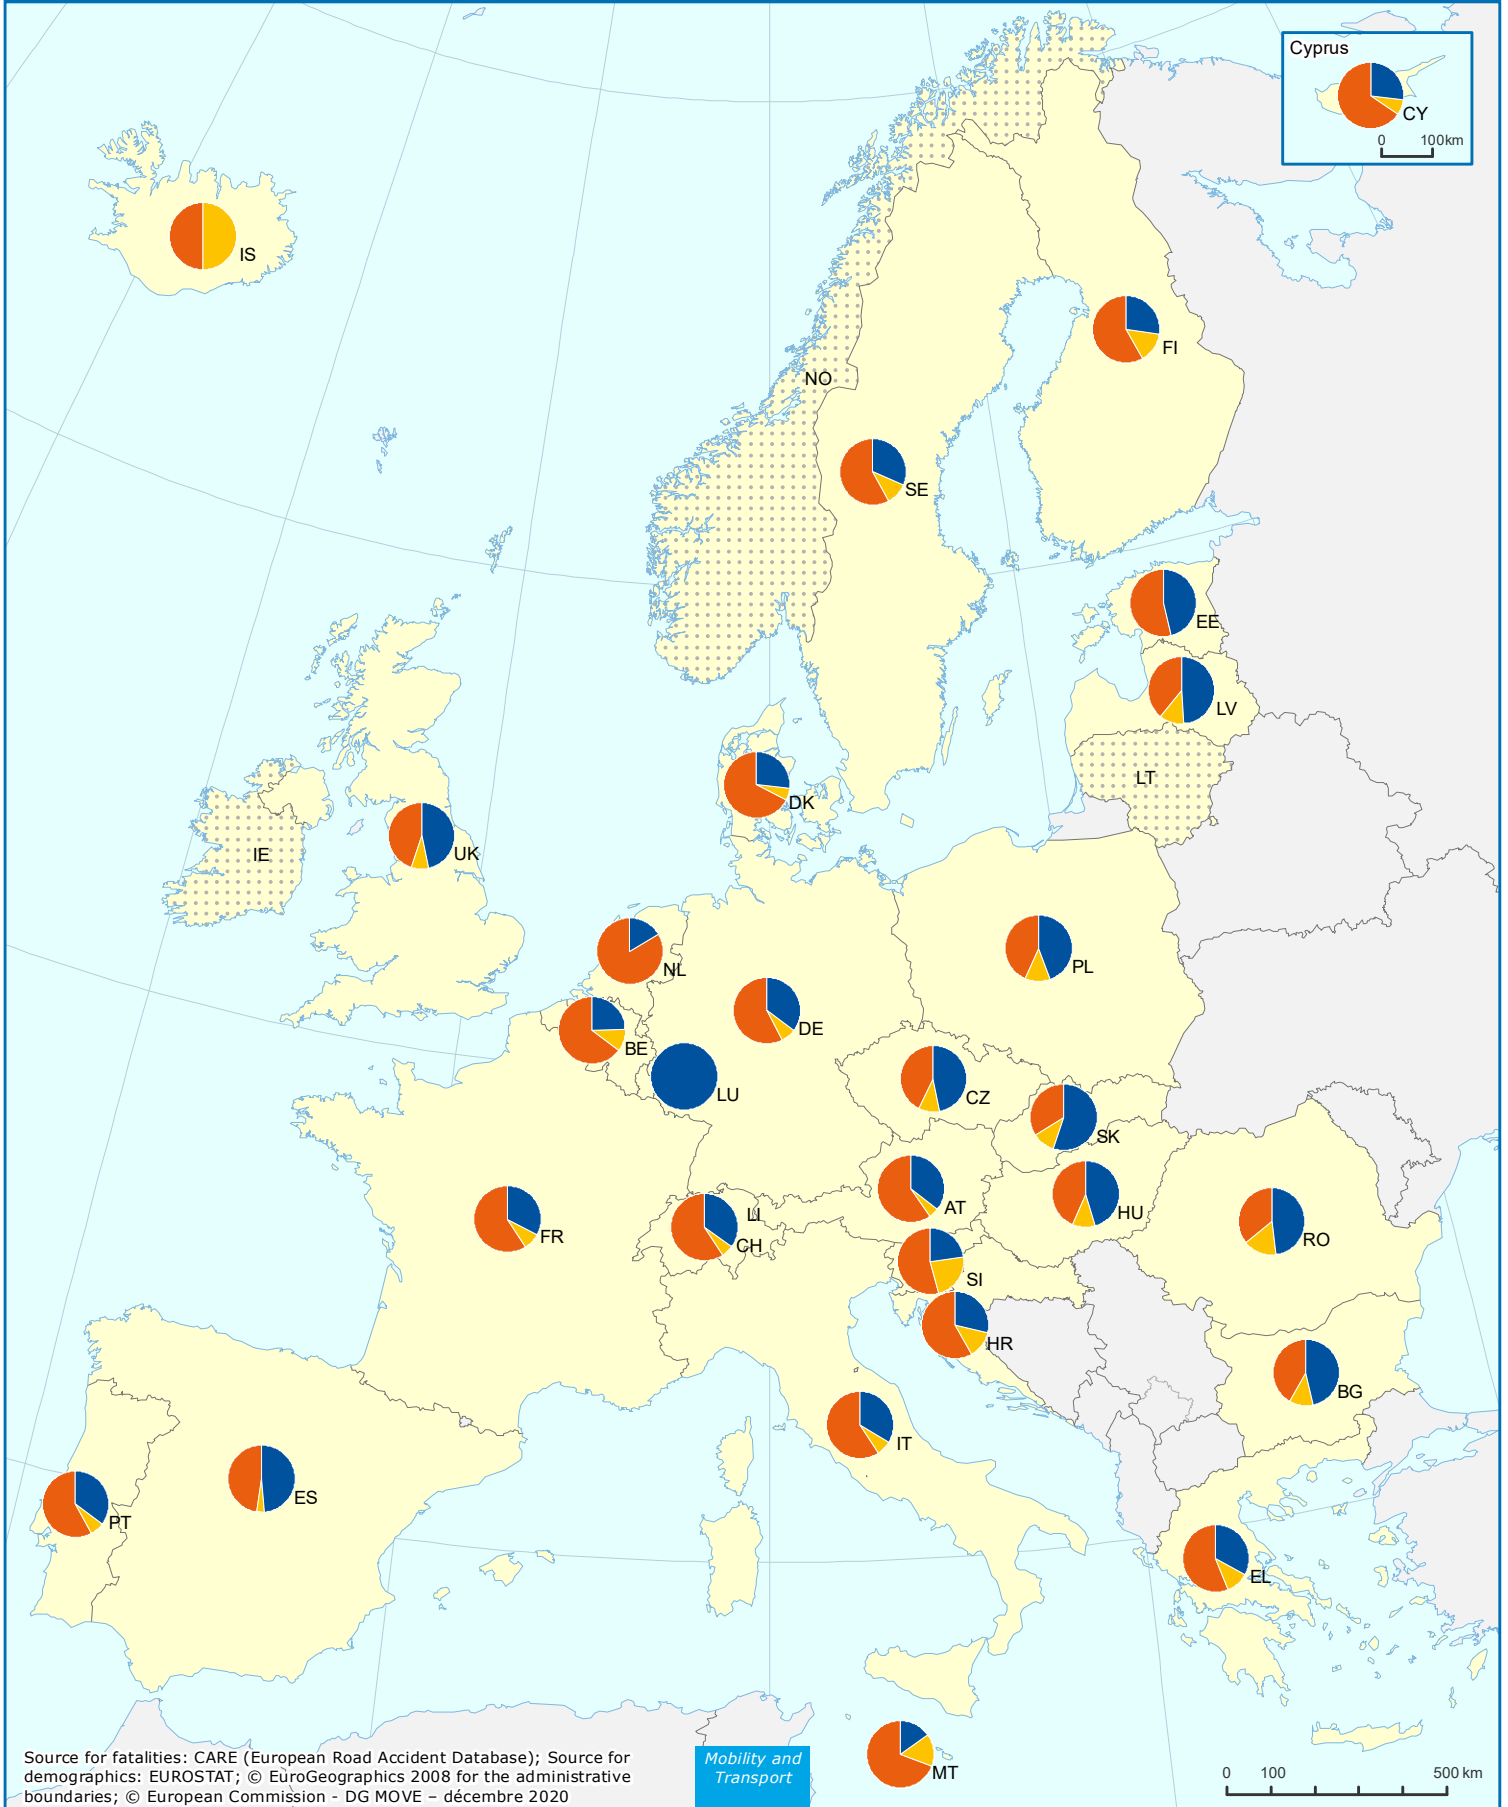

# Road Deaths by User Type 2018

*Inside Built-Up Areas*

data not available

Source for fatalities: CARE (European Road Accident Database); Source for demographics: EUROSTAT; © EuroGeographics 2008 for the administrative boundaries; © European Commission - DG MOVE - décembre 2020