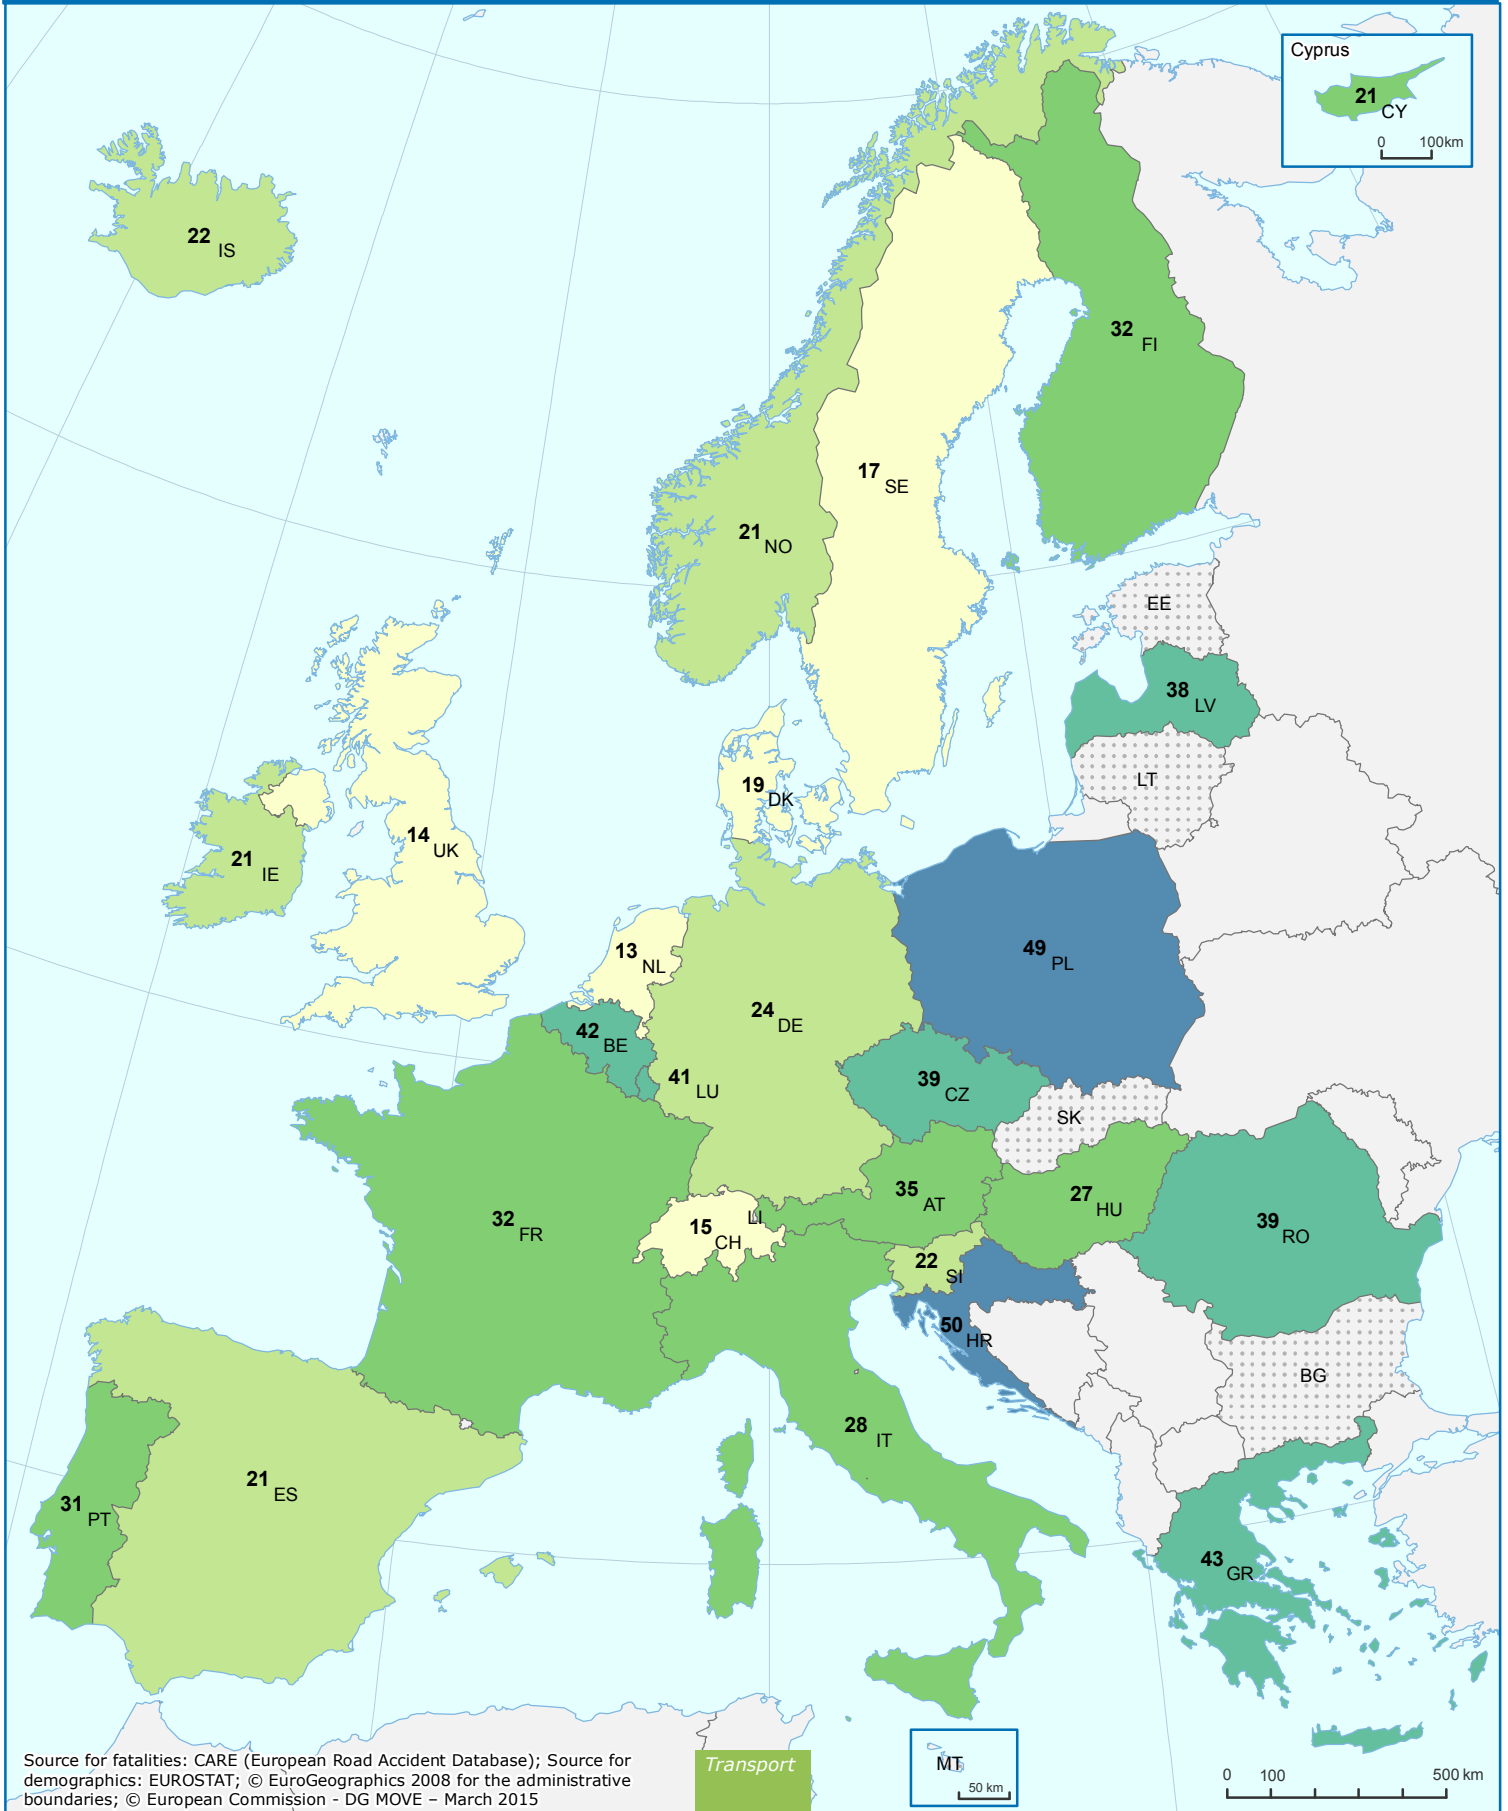

# Road Deaths per Million Inhabitants 2011

data not available

Cars and Taxis

Source for fatalities: CARE (European Road Accident Database); Source for demographics: EUROSTAT; © EuroGeographics 2008 for the administrative boundaries; © European Commission - DG MOVE - March 2015