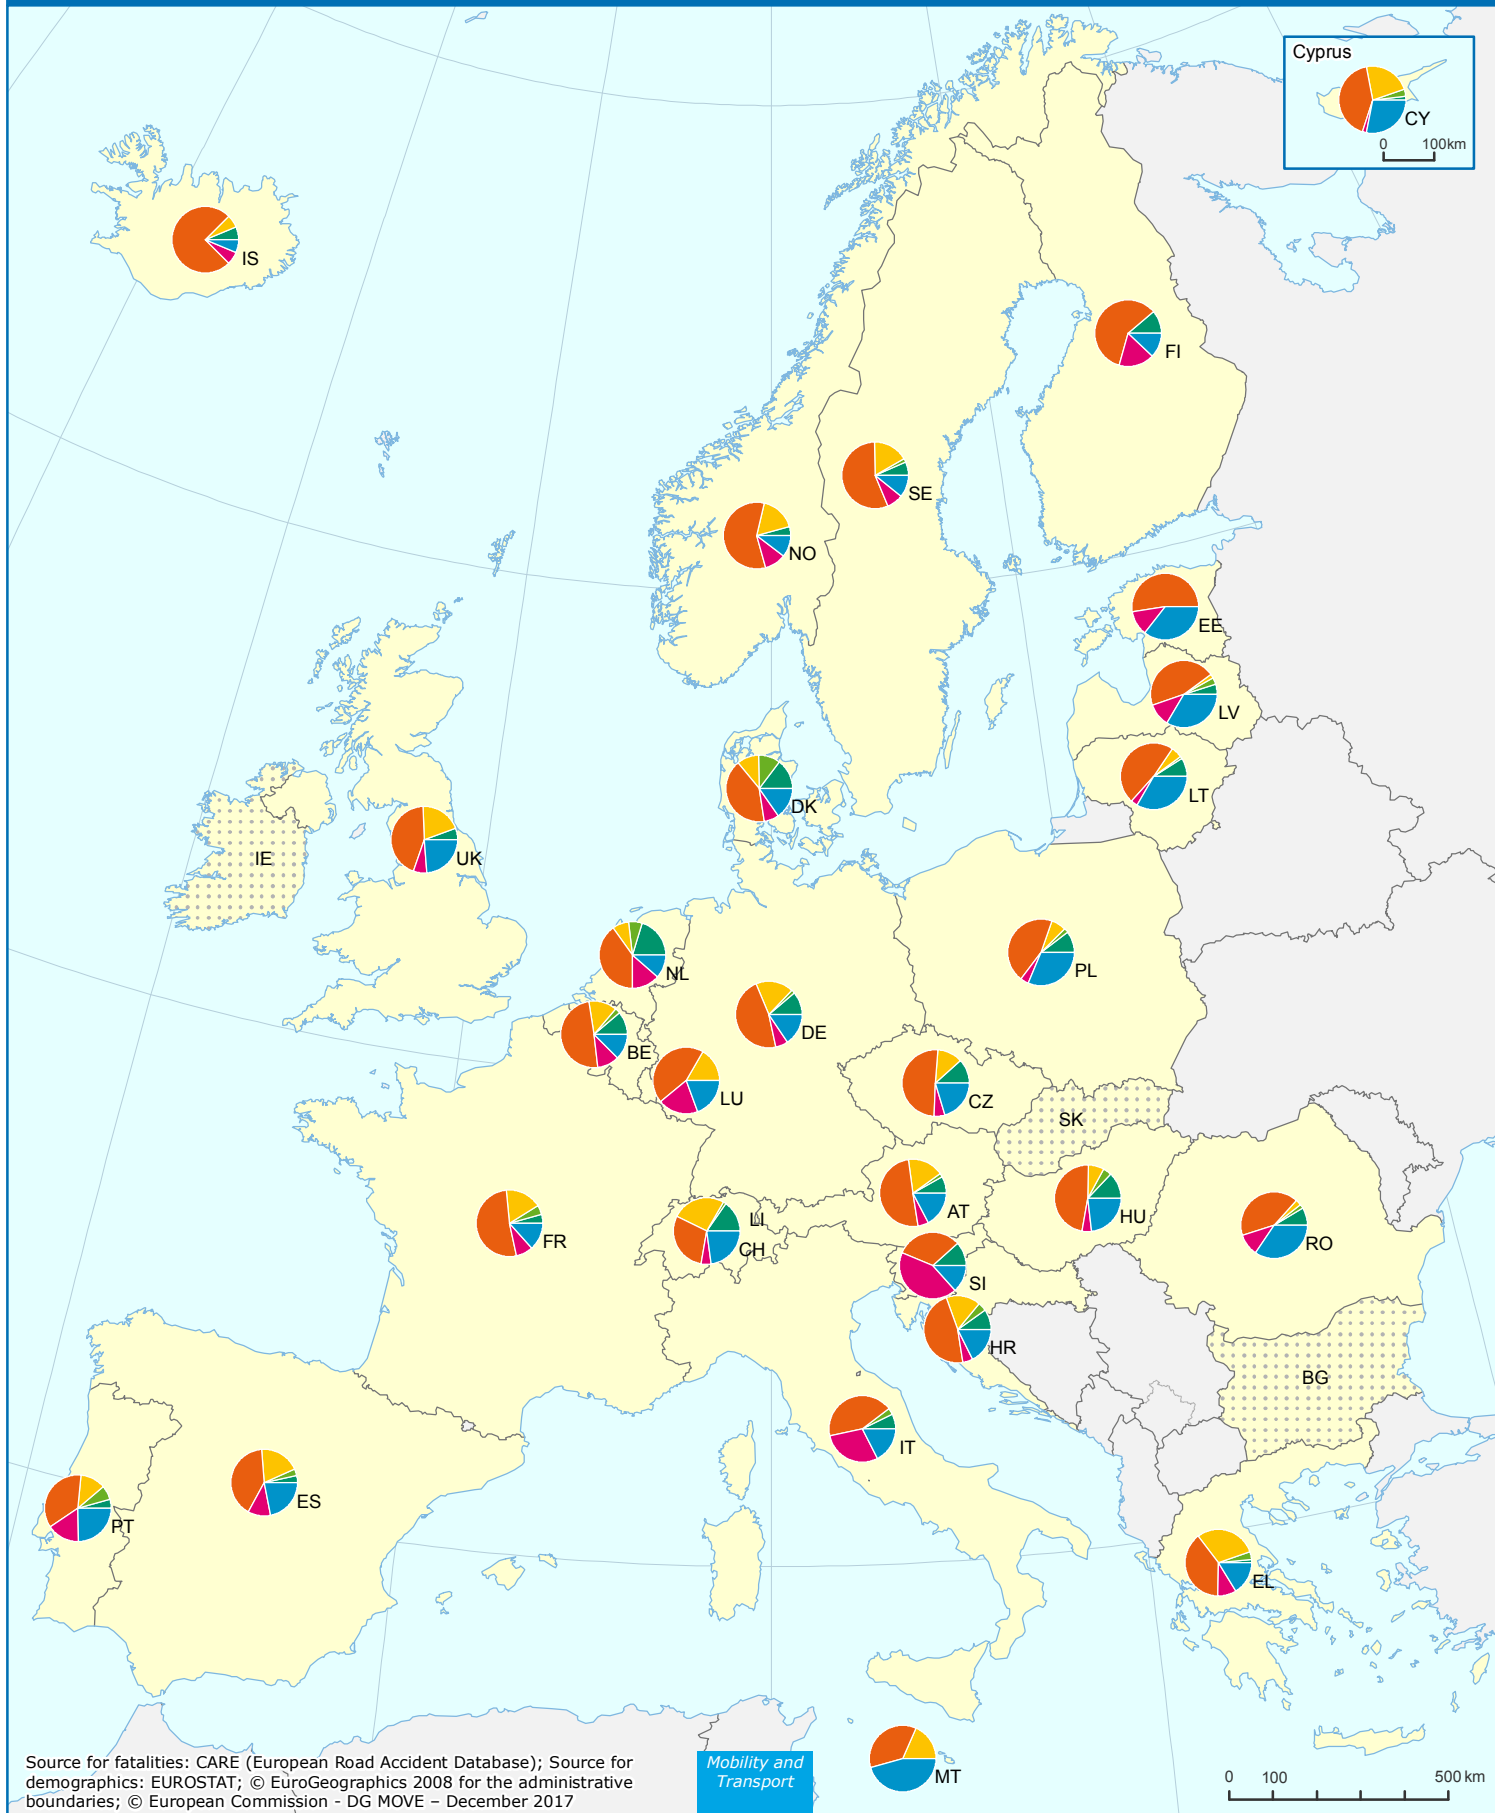

Road Deaths by Transport Mode 2015

data not available

Source for fatalities: CARE (European Road Accident Database); Source for demographics: EUROSTAT; © EuroGeographics 2008 for the administrative boundaries; © European Commission - DG MOVE - December 2017

Mobility and Transport

0 100 500 km