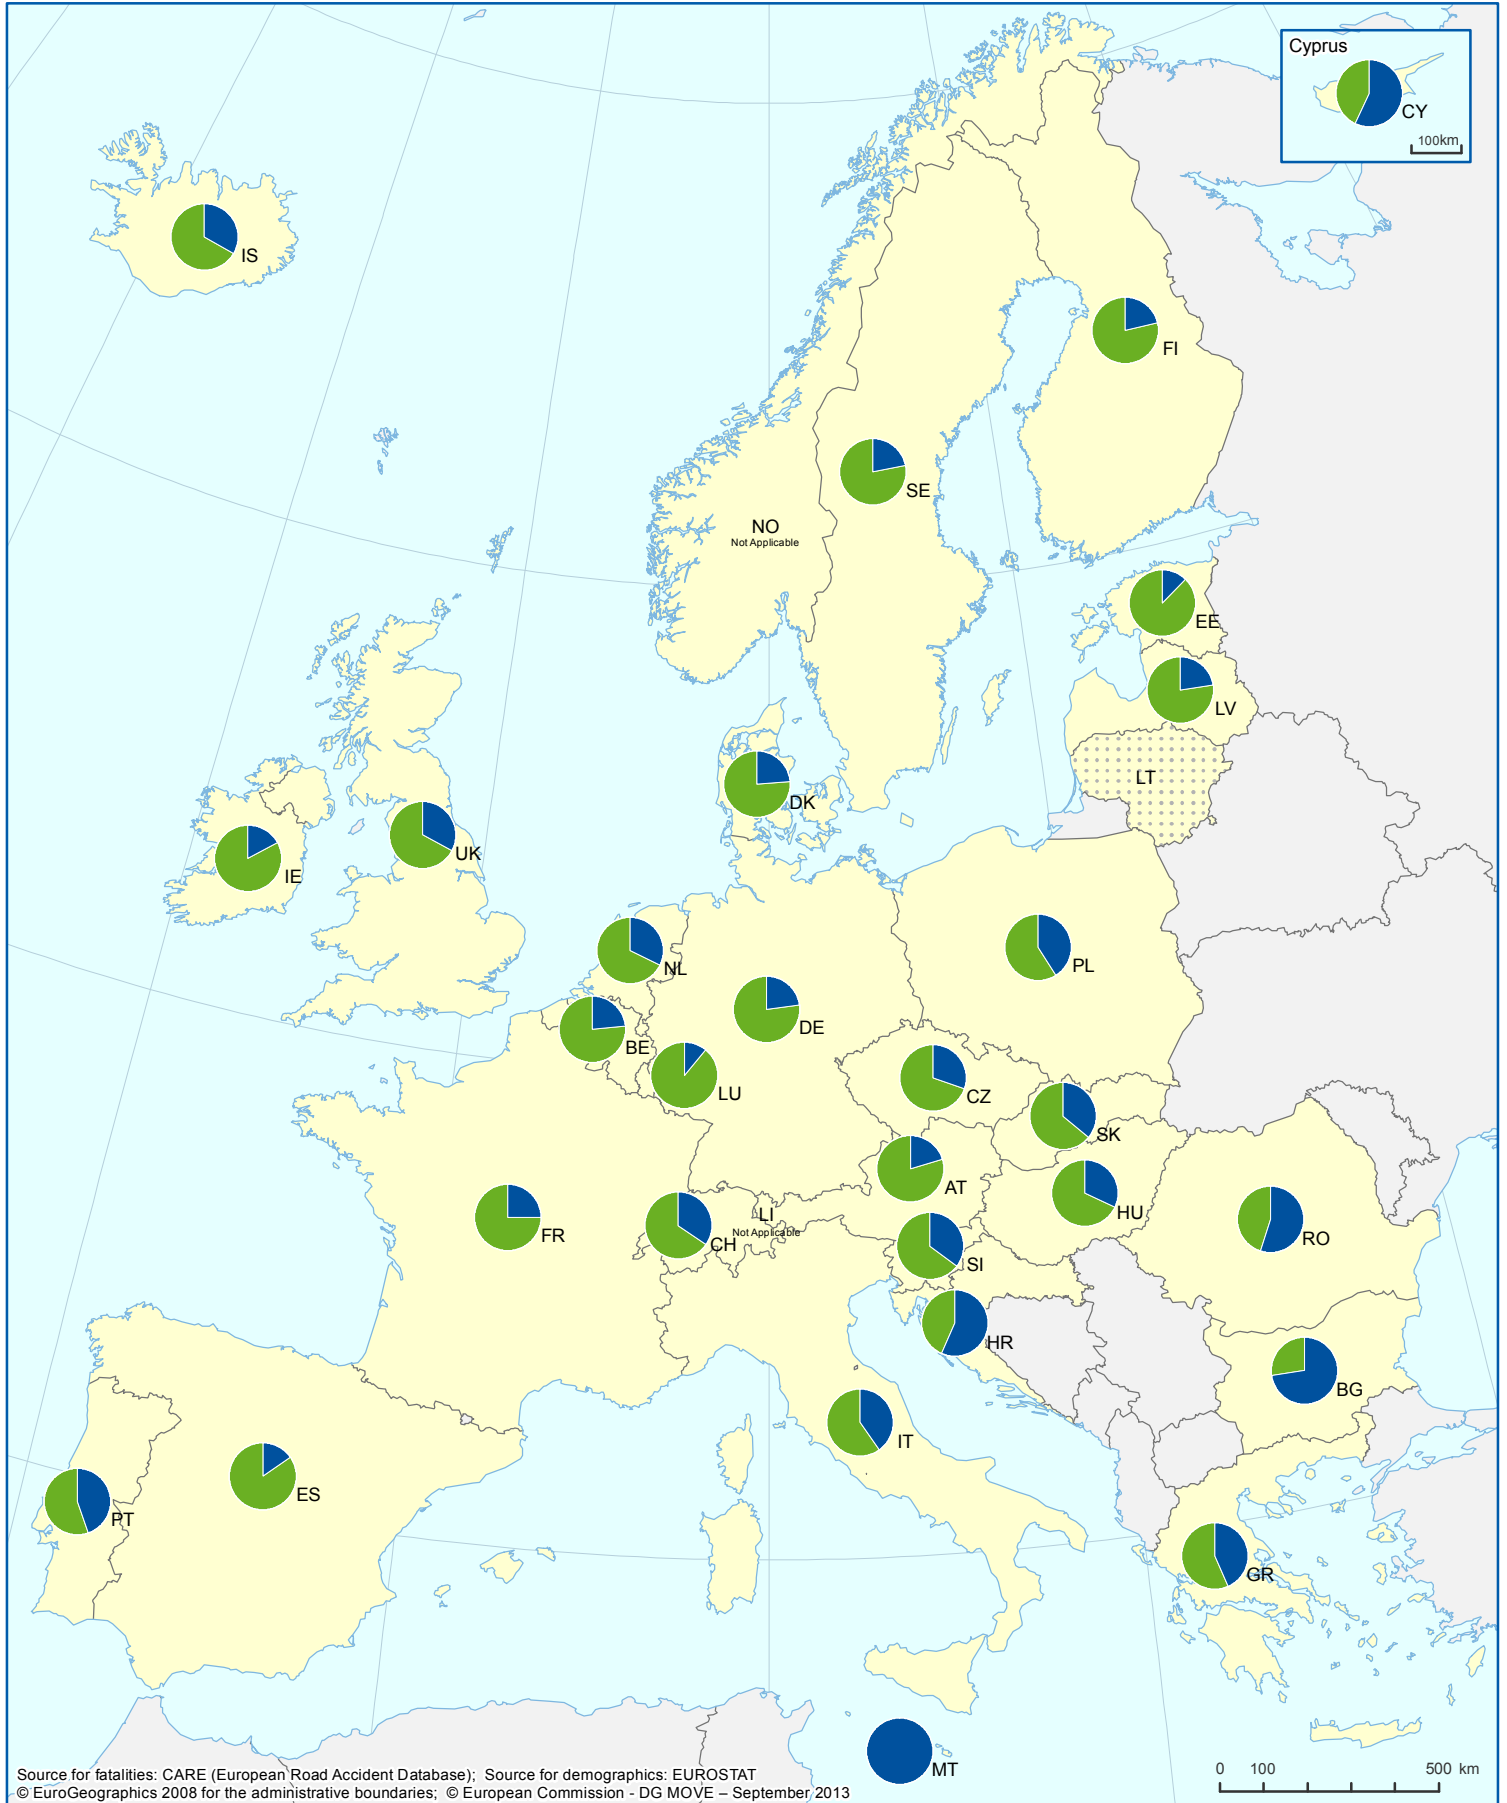

Road Deaths by Area Type 2009

Drivers

European Commission

data not available

Source for fatalities: CARE (European Road Accident Database); Source for demographics: EUROSTAT
 © EuroGeographics 2008 for the administrative boundaries; © European Commission - DG MOVE - September 2013

0 100 500 km