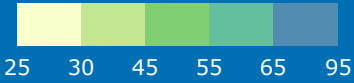

# Road Deaths per Million Inhabitants 2013

data not available

Source for fatalities: CARE (European Road Accident Database); Source for demographics: EUROSTAT; © EuroGeographics 2008 for the administrative boundaries; © European Commission - DG MOVE - March 2016