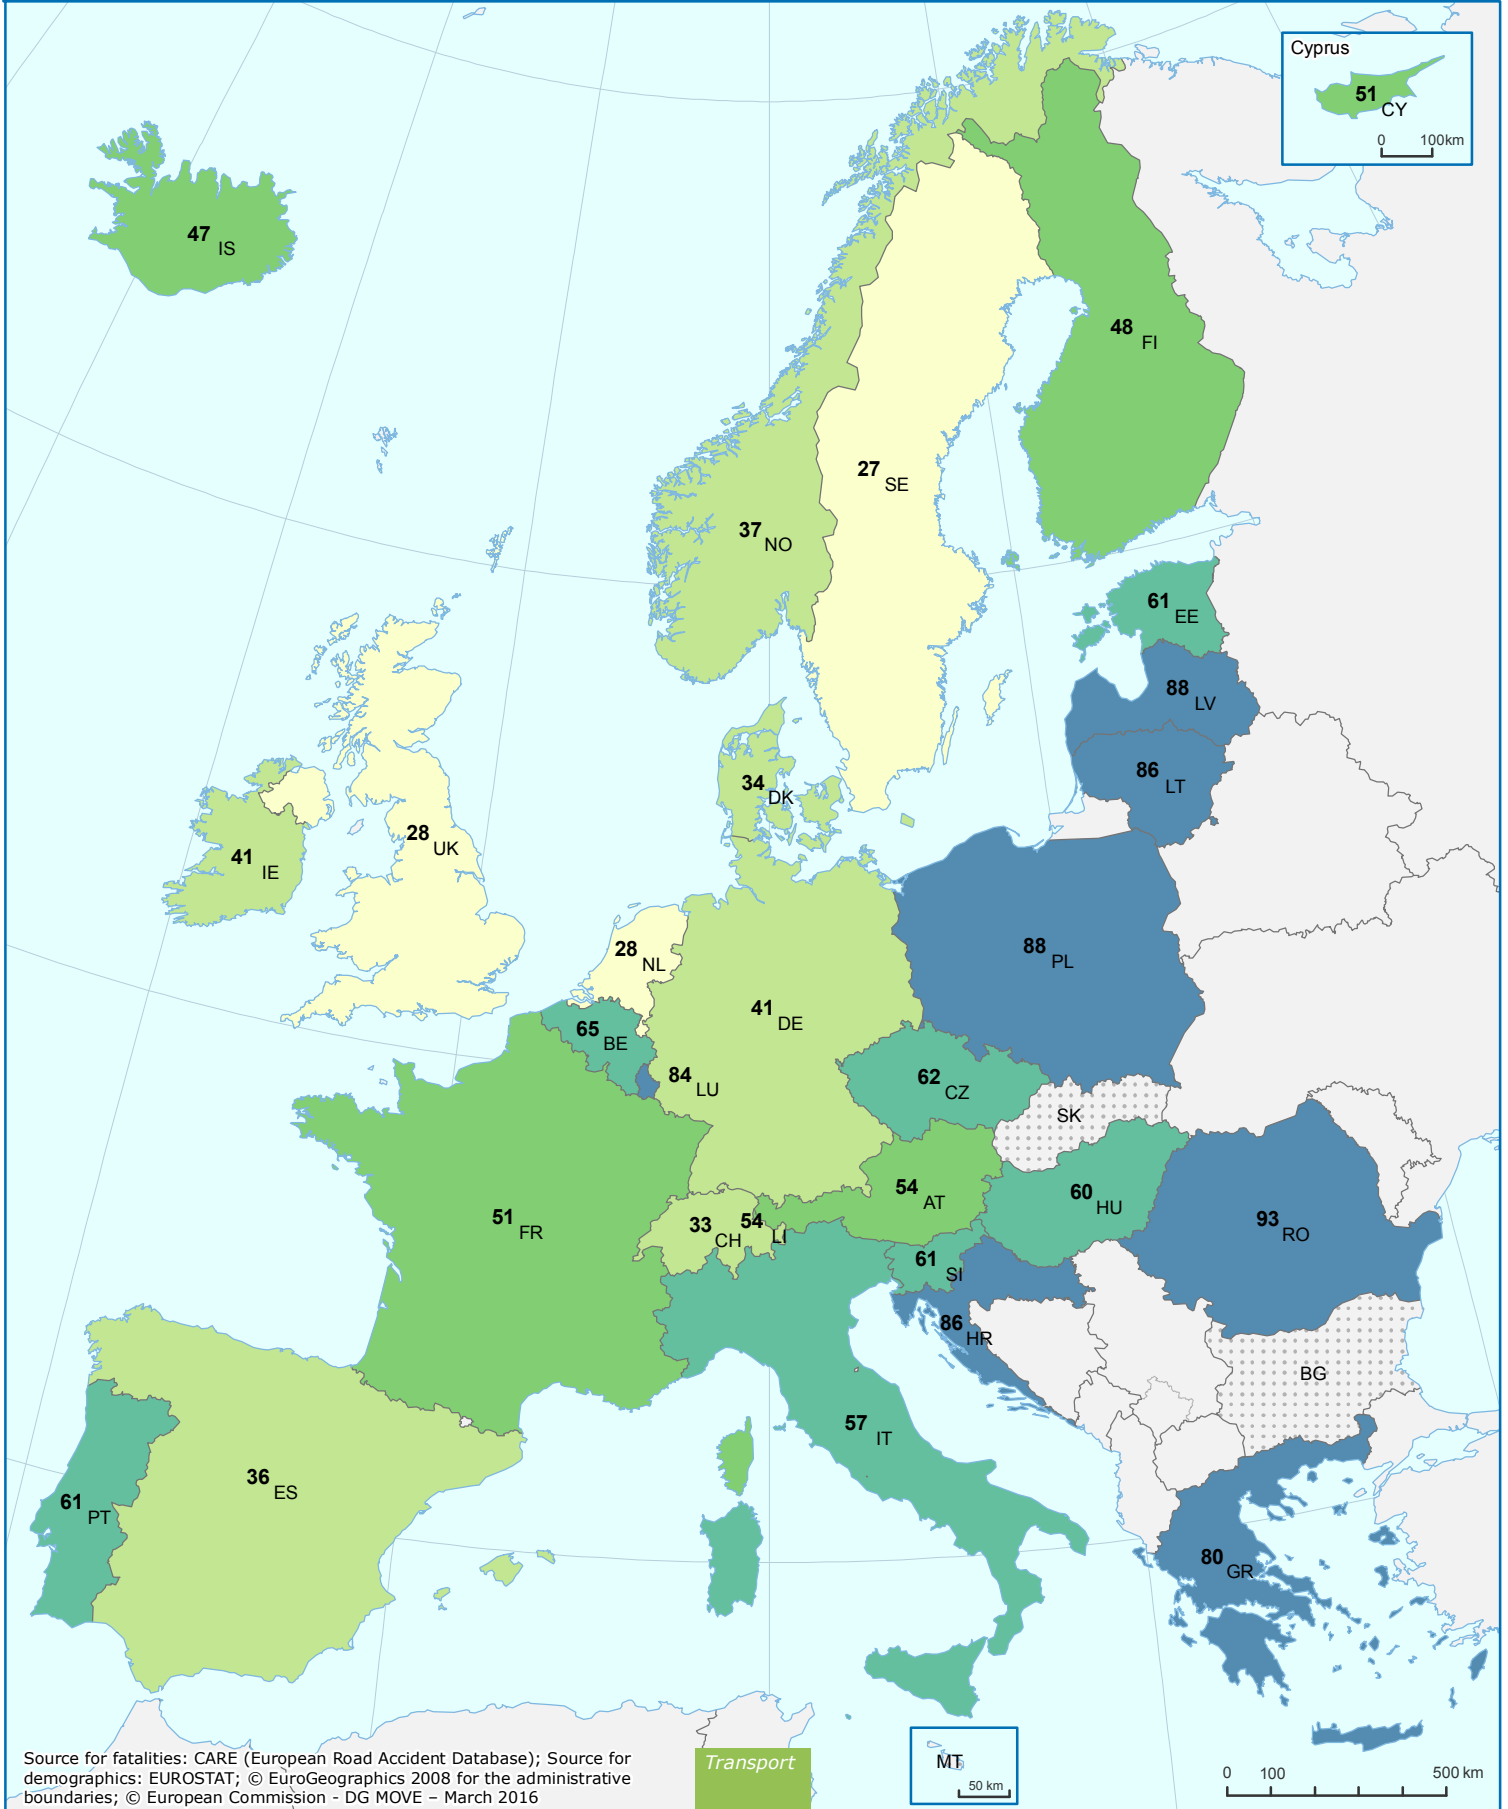

# Road Deaths per Million Inhabitants 2013

data not available

Source for fatalities: CARE (European Road Accident Database); Source for demographics: EUROSTAT; © EuroGeographics 2008 for the administrative boundaries; © European Commission - DG MOVE - March 2016